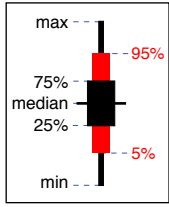

Pinus elliottii Engelm.

Accepted name: *Pinus elliottii* Engelm.

Common name: slash pine

Number of grid points: 379

Primary source(s):

Little (1971)

Distribution data for Canada and United States only