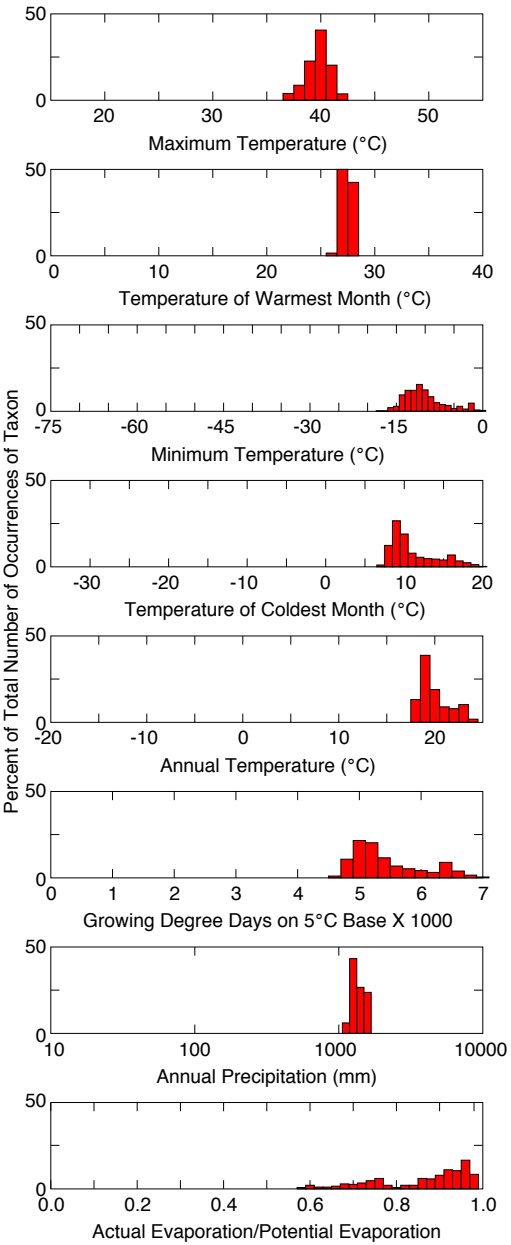

Pinus elliottii Engelm.

Accepted name: *Pinus elliottii* Engelm.

Common name: slash pine

Number of grid points: 379

Primary source(s):

Little (1971)

Distribution data for Canada and United States only