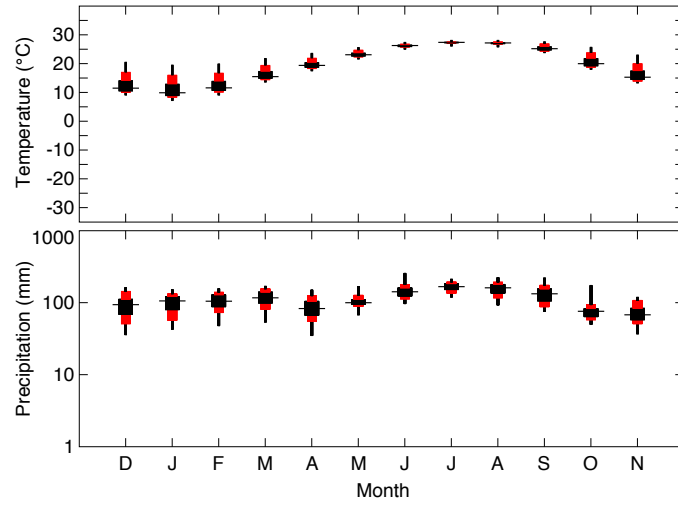

Pinus elliottii Engelm.

Accepted name: *Pinus elliottii* Engelm.

Common name: slash pine

Number of grid points: 379

Primary source(s):

Little (1971)

Distribution data for Canada and United States only