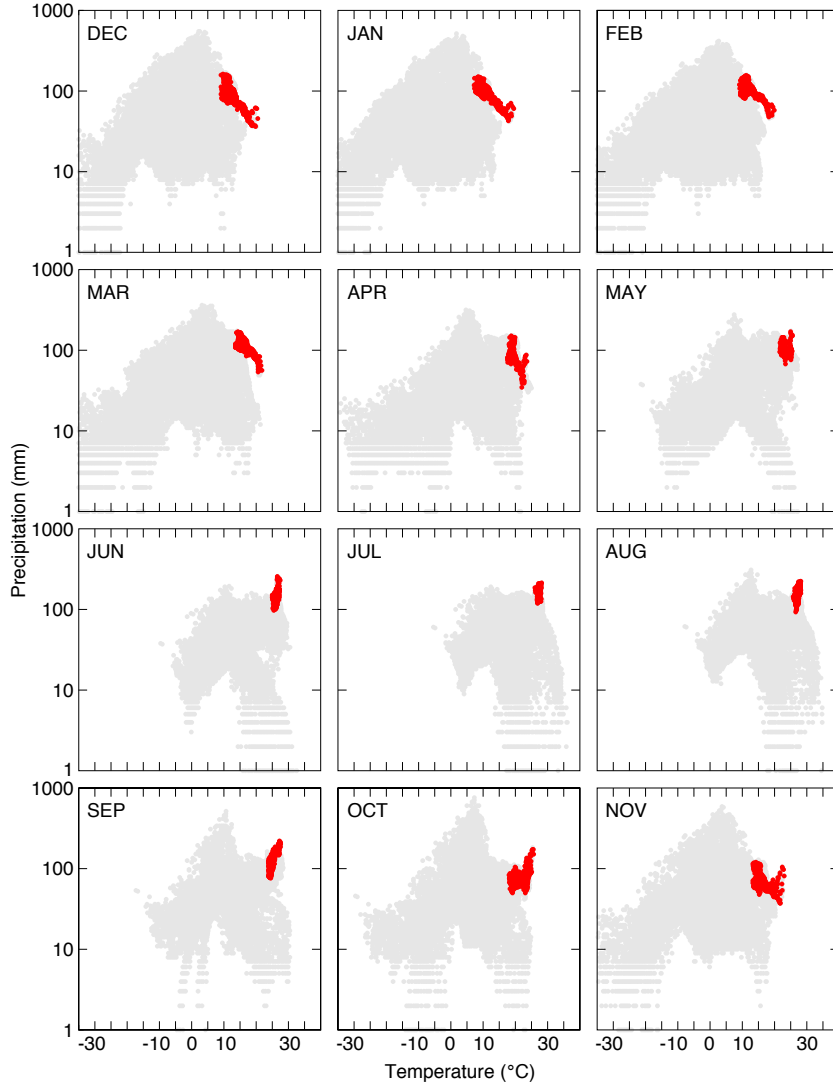

Pinus elliottii Engelm.

Accepted name: *Pinus elliottii* Engelm.

Common name: slash pine

Number of grid points: 379

Primary source(s):

Little (1971)

Distribution data for Canada and United States only