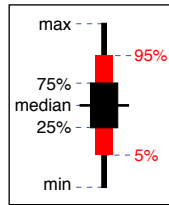

# *Pinus taeda* L.

Accepted name: *Pinus taeda* L.

Common name: loblolly pine

Number of grid points: 1287

Primary source(s):

Little (1971)

Distribution data for Canada and United States only