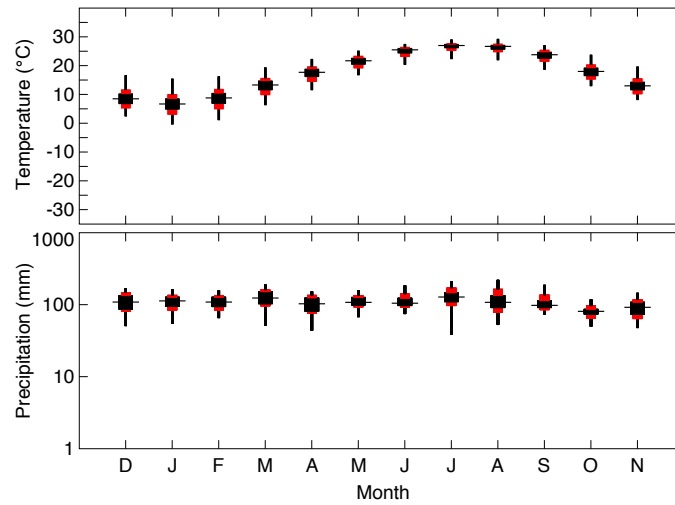

# *Pinus taeda* L.

Accepted name: *Pinus taeda* L.

Common name: loblolly pine

Number of grid points: 1287

Primary source(s):

Little (1971)

Distribution data for Canada and United States only