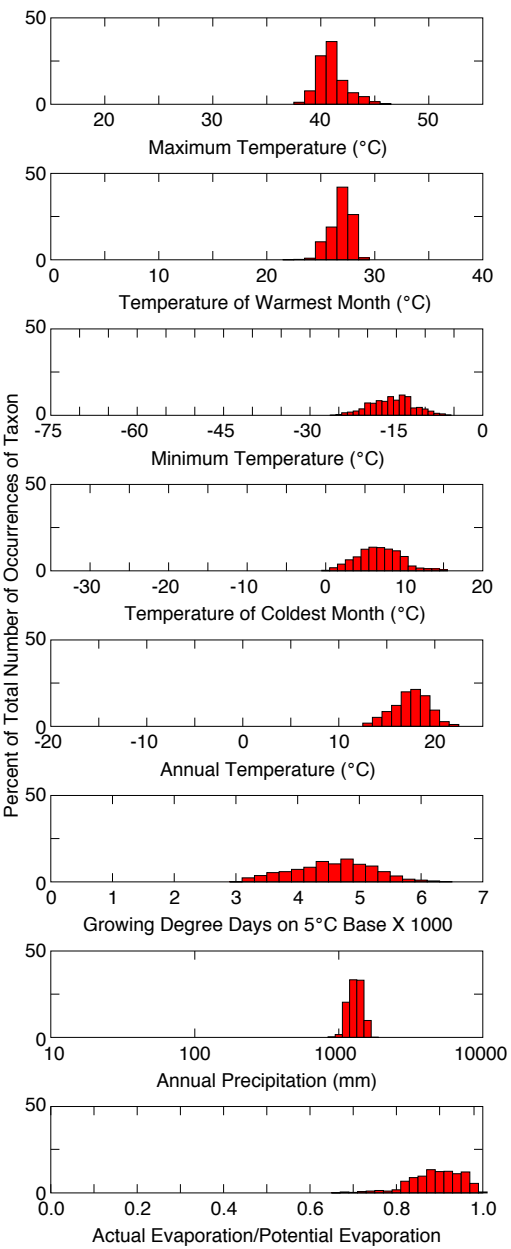

# *Pinus taeda* L.

Accepted name: *Pinus taeda* L.

Common name: loblolly pine

Number of grid points: 1287

Primary source(s):

Little (1971)

Distribution data for Canada and United States only