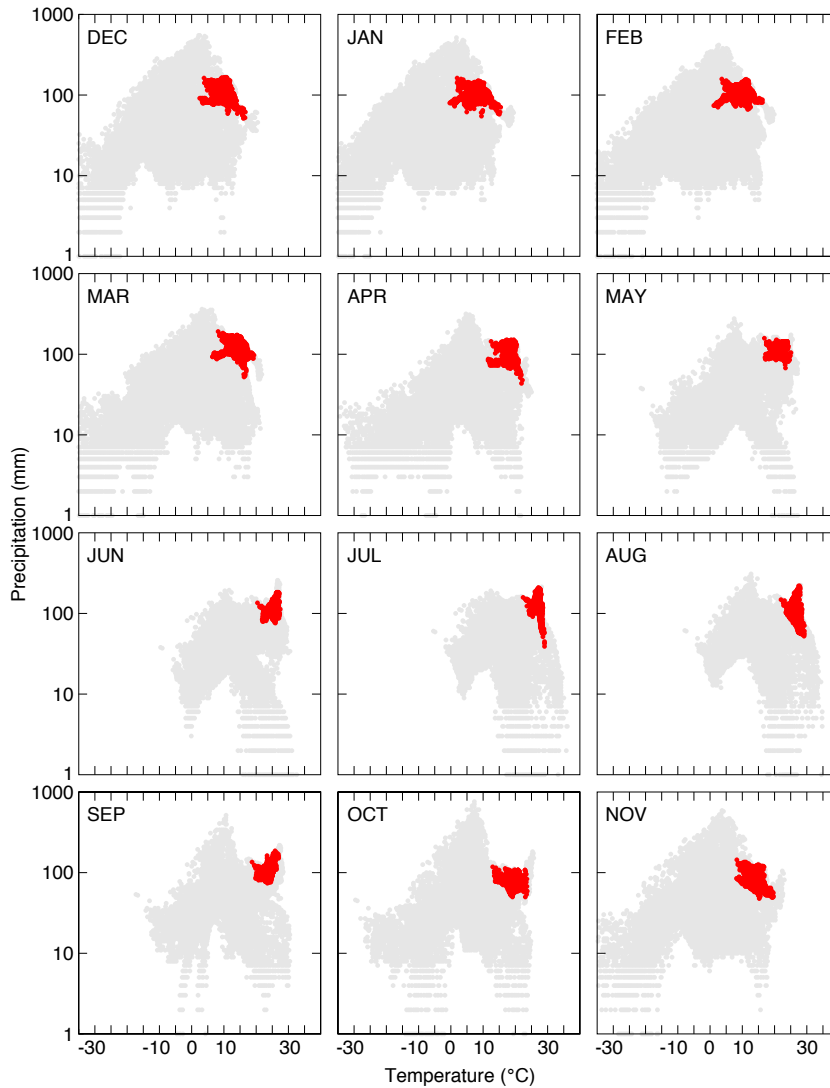

# *Pinus taeda* L.

Accepted name: *Pinus taeda* L.

Common name: loblolly pine

Number of grid points: 1287

Primary source(s):

Little (1971)

Distribution data for Canada and United States only