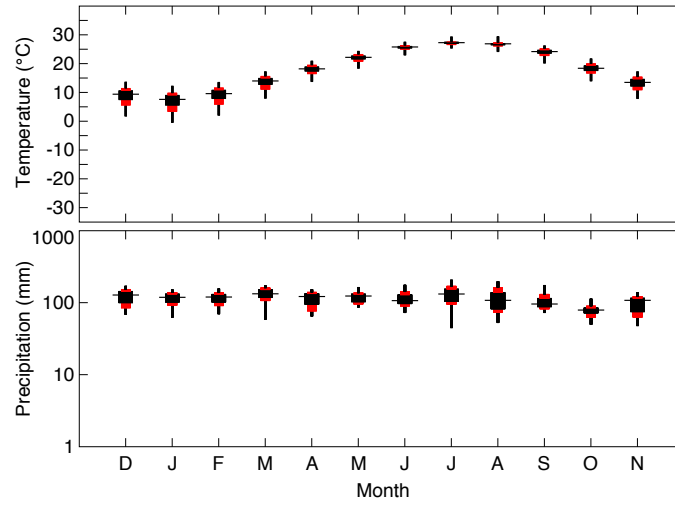

Planera aquatica J.F. Gmel.

Accepted name: *Planera aquatica* J.F. Gmel.

Common name: planertree

Number of grid points: 635

Primary source(s):

Little (1977)

Distribution data for Canada and United States only