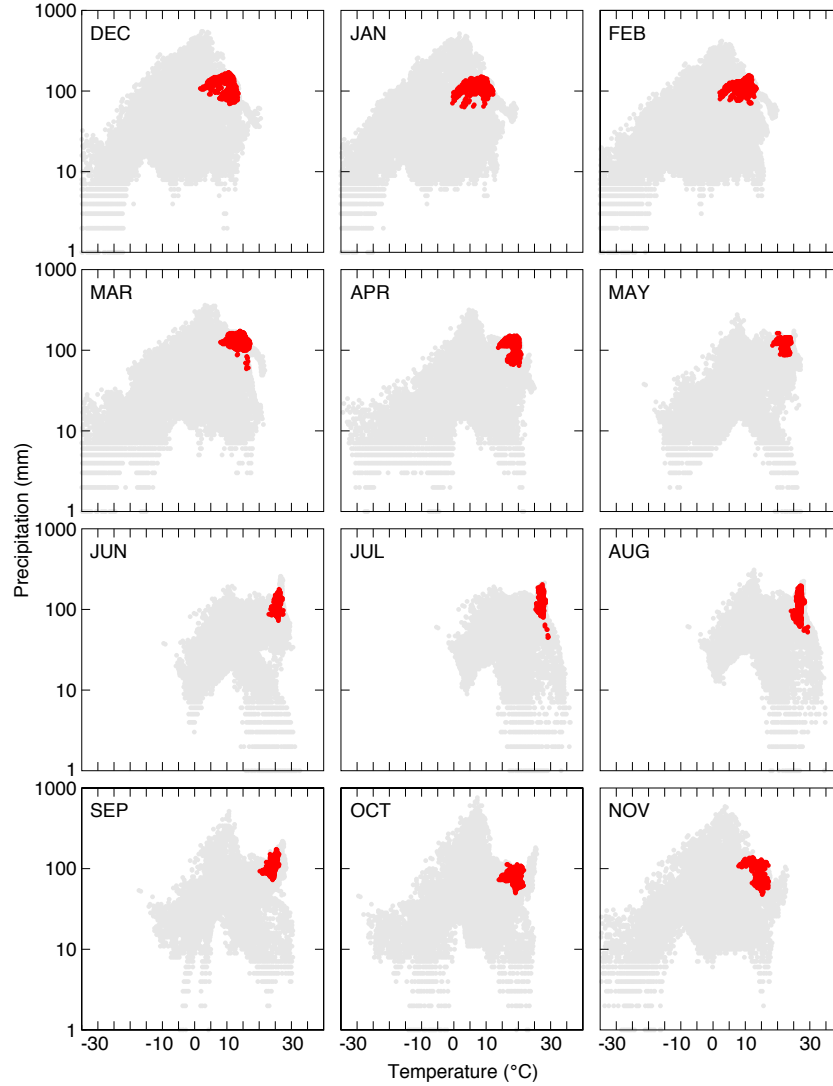

Planera aquatica J.F. Gmel.

Accepted name: *Planera aquatica* J.F. Gmel.

Common name: planertree

Number of grid points: 635

Primary source(s):

Little (1977)

Distribution data for Canada and United States only