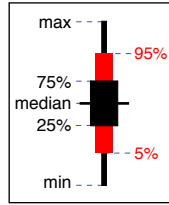

Planera aquatica J.F. Gmel.

Accepted name: *Planera aquatica* J.F. Gmel.

Common name: planertree

Number of grid points: 635

Primary source(s):

Little (1977)

Distribution data for Canada and United States only