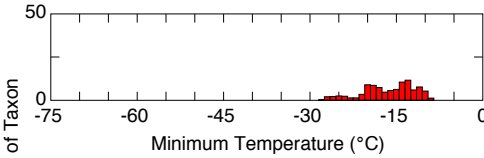

Planera aquatica J.F. Gmel.

Accepted name: *Planera aquatica* J.F. Gmel.

Common name: planertree

Number of grid points: 635

Primary source(s):

Little (1977)

Distribution data for Canada and United States only