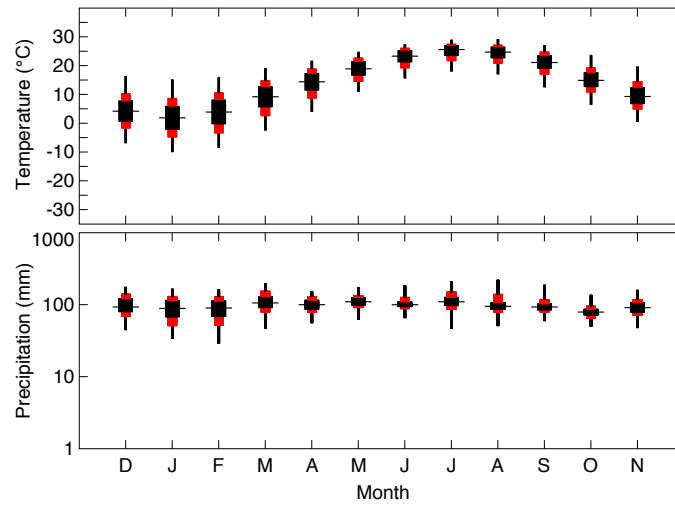

Sassafras albidum (Nutt.) Nees

Accepted name: *Sassafras albidum* (Nutt.) Nees

Common name: sassafras

Number of grid points: 3232

Primary source(s):

Little (1971)

Distribution data for Canada and United States only