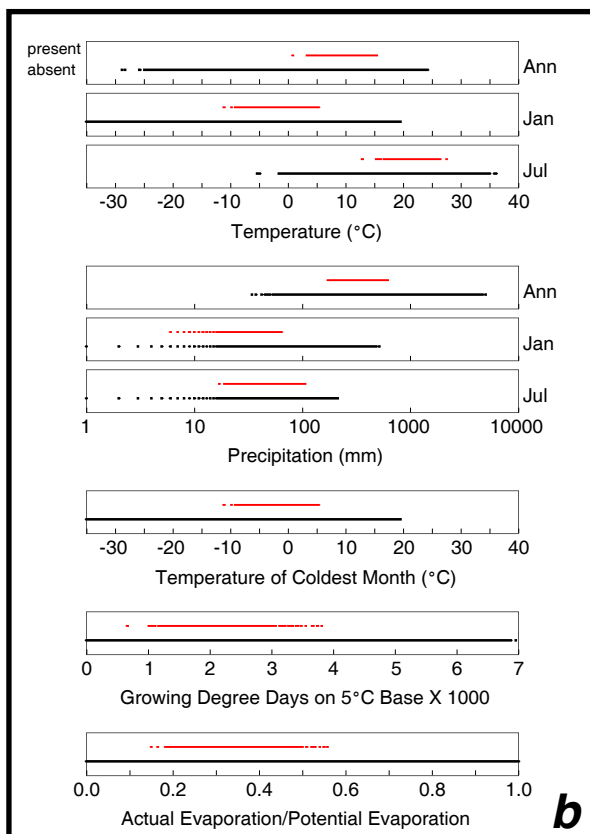

***Pinus albicaulis* n = 582**

***Pinus banksiana* n = 4670**

***Pinus edulis* n = 364**

***Pinus clausa* n = 87**

Figure 15. Comparison of the presence or absence of four species of *Pinus* relative to individual climatic variables (box *b* on fig. 12). °C, degrees Celsius; mm, millimeters; Ann, annual; Jan, January; Jul, July.