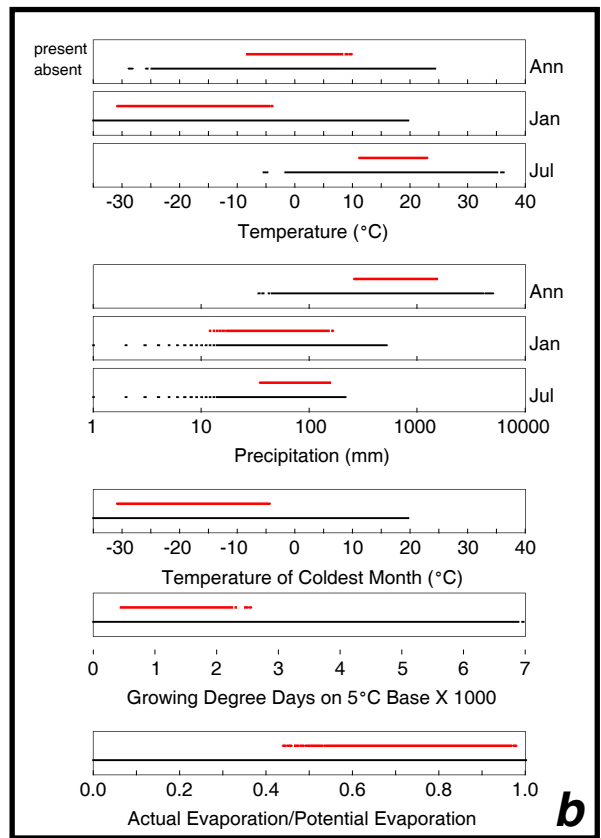

***Pinus albicaulis* n = 582**

***Pinus banksiana* n = 4670**

***Pinus edulis* n = 364**

***Pinus clausa* n = 87**

Figure 15. Comparison of the presence or absence of four species of *Pinus* relative to individual climatic variables (box *b* on fig. 12). °C, degrees Celsius; mm, millimeters; Ann, annual; Jan, January; Jul, July.