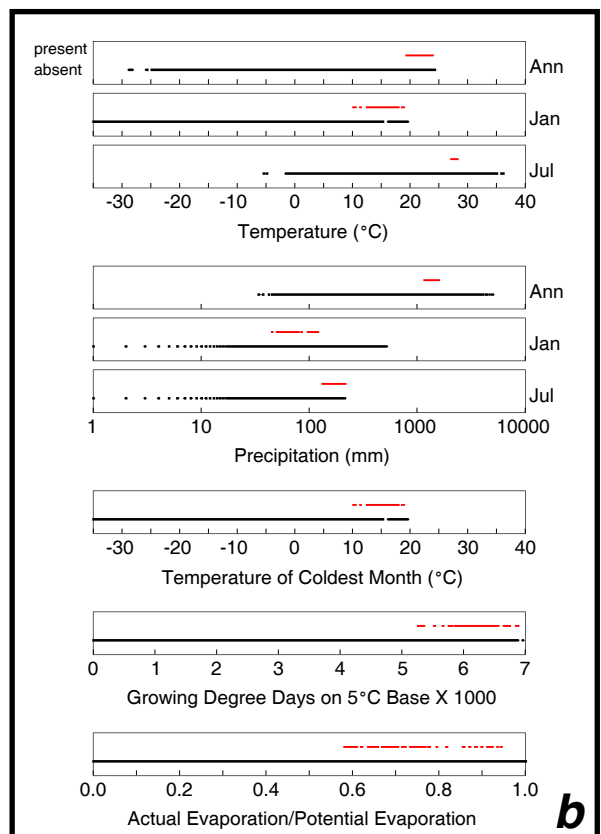

***Pinus albicaulis* n = 582**

***Pinus banksiana* n = 4670**

***Pinus edulis* n = 364**

***Pinus clausa* n = 87**

Figure 15. Comparison of the presence or absence of four species of *Pinus* relative to individual climatic variables (box *b* on fig. 12). °C, degrees Celsius; mm, millimeters; Ann, annual; Jan, January; Jul, July.