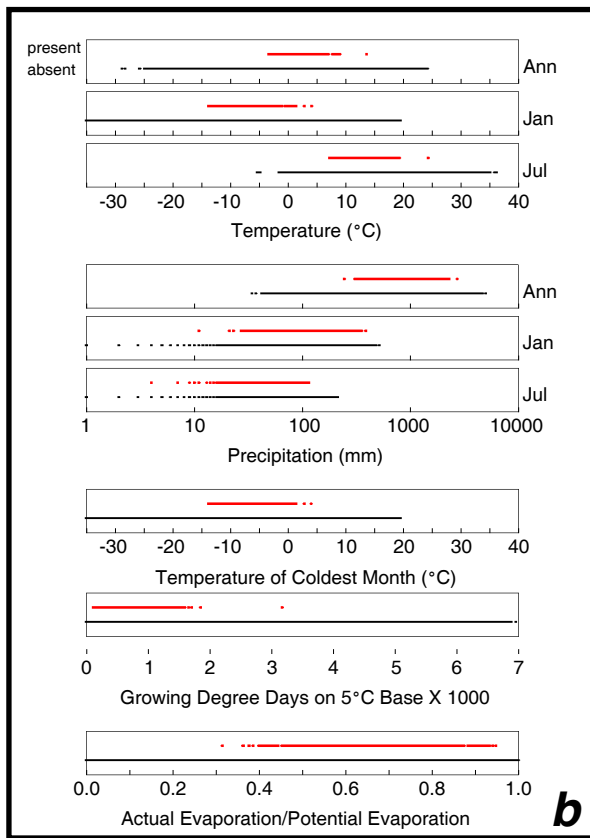

***Pinus albicaulis* n = 582**

***Pinus banksiana* n = 4670**

***Pinus edulis* n = 364**

***Pinus clausa* n = 87**

Figure 15. Comparison of the presence or absence of four species of *Pinus* relative to individual climatic variables (box *b* on fig. 12). °C, degrees Celsius; mm, millimeters; Ann, annual; Jan, January; Jul, July.