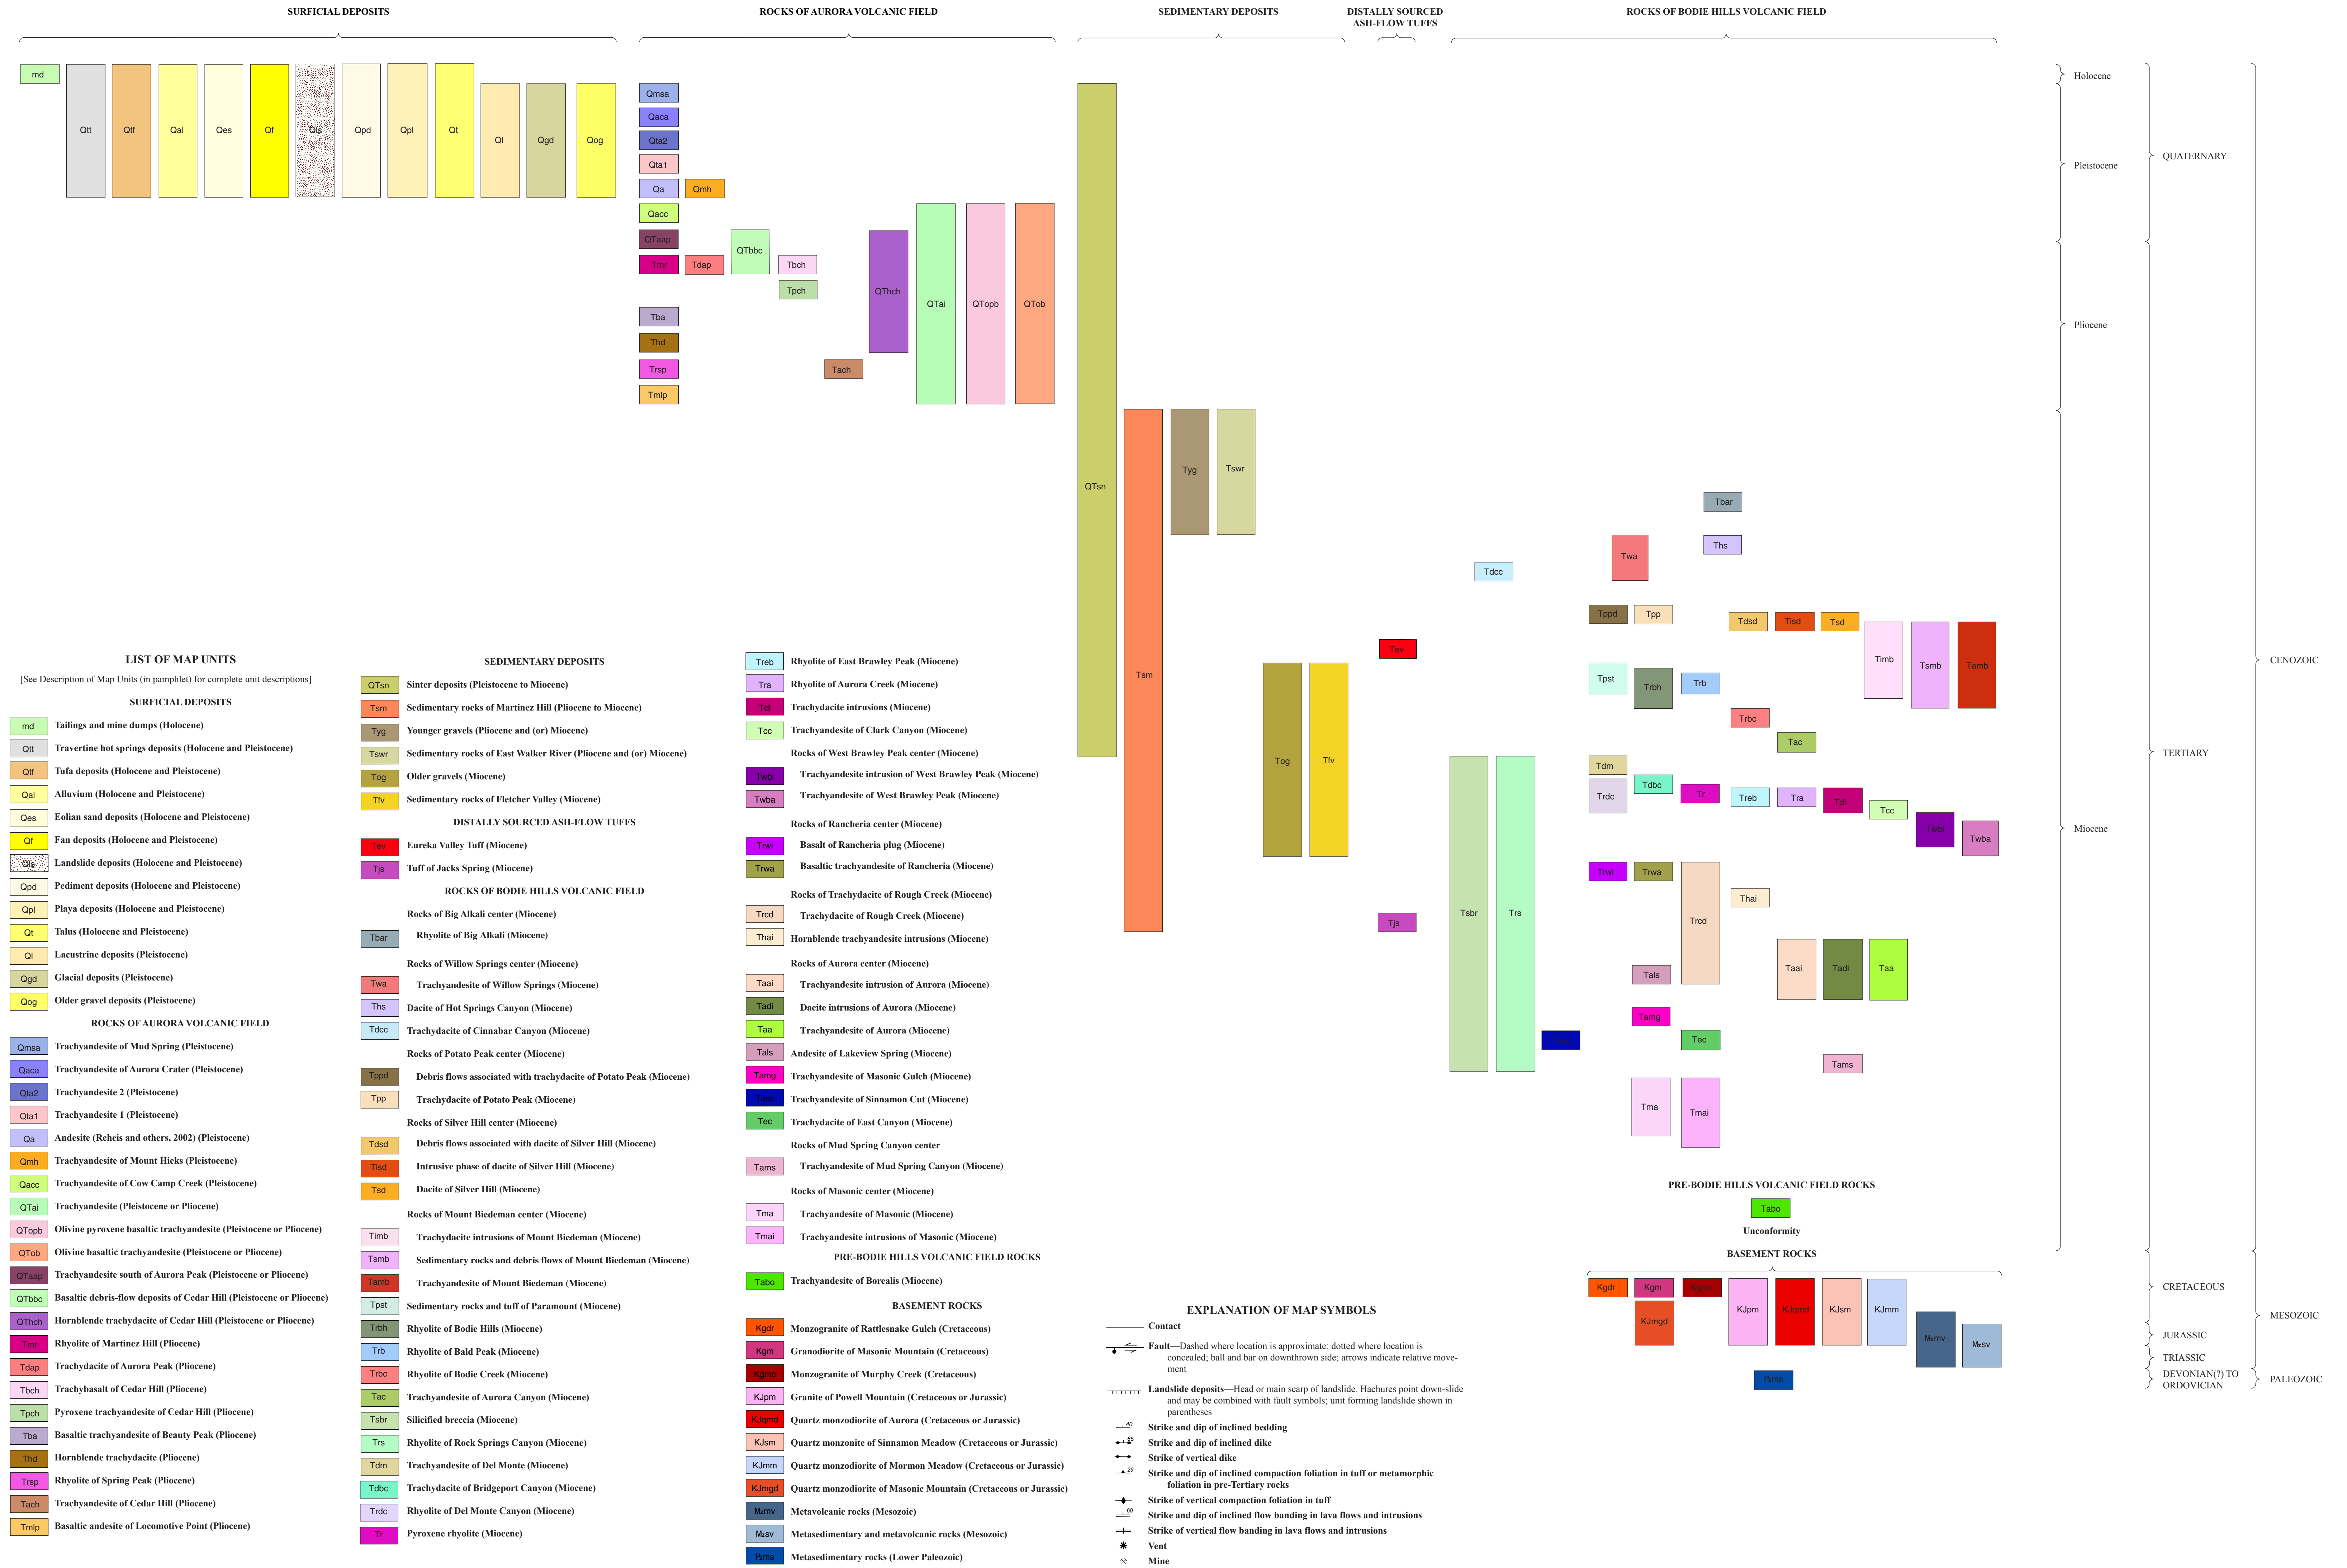

CORRELATION OF MAP UNITS

Geologic Map of the Bodie Hills, California and Nevada

By
David A. John, Edward A. du Bray, Stephen E. Box, Peter G. Vikre, James J. Rytuba, Robert J. Fleck, and Barry C. Moring
2015