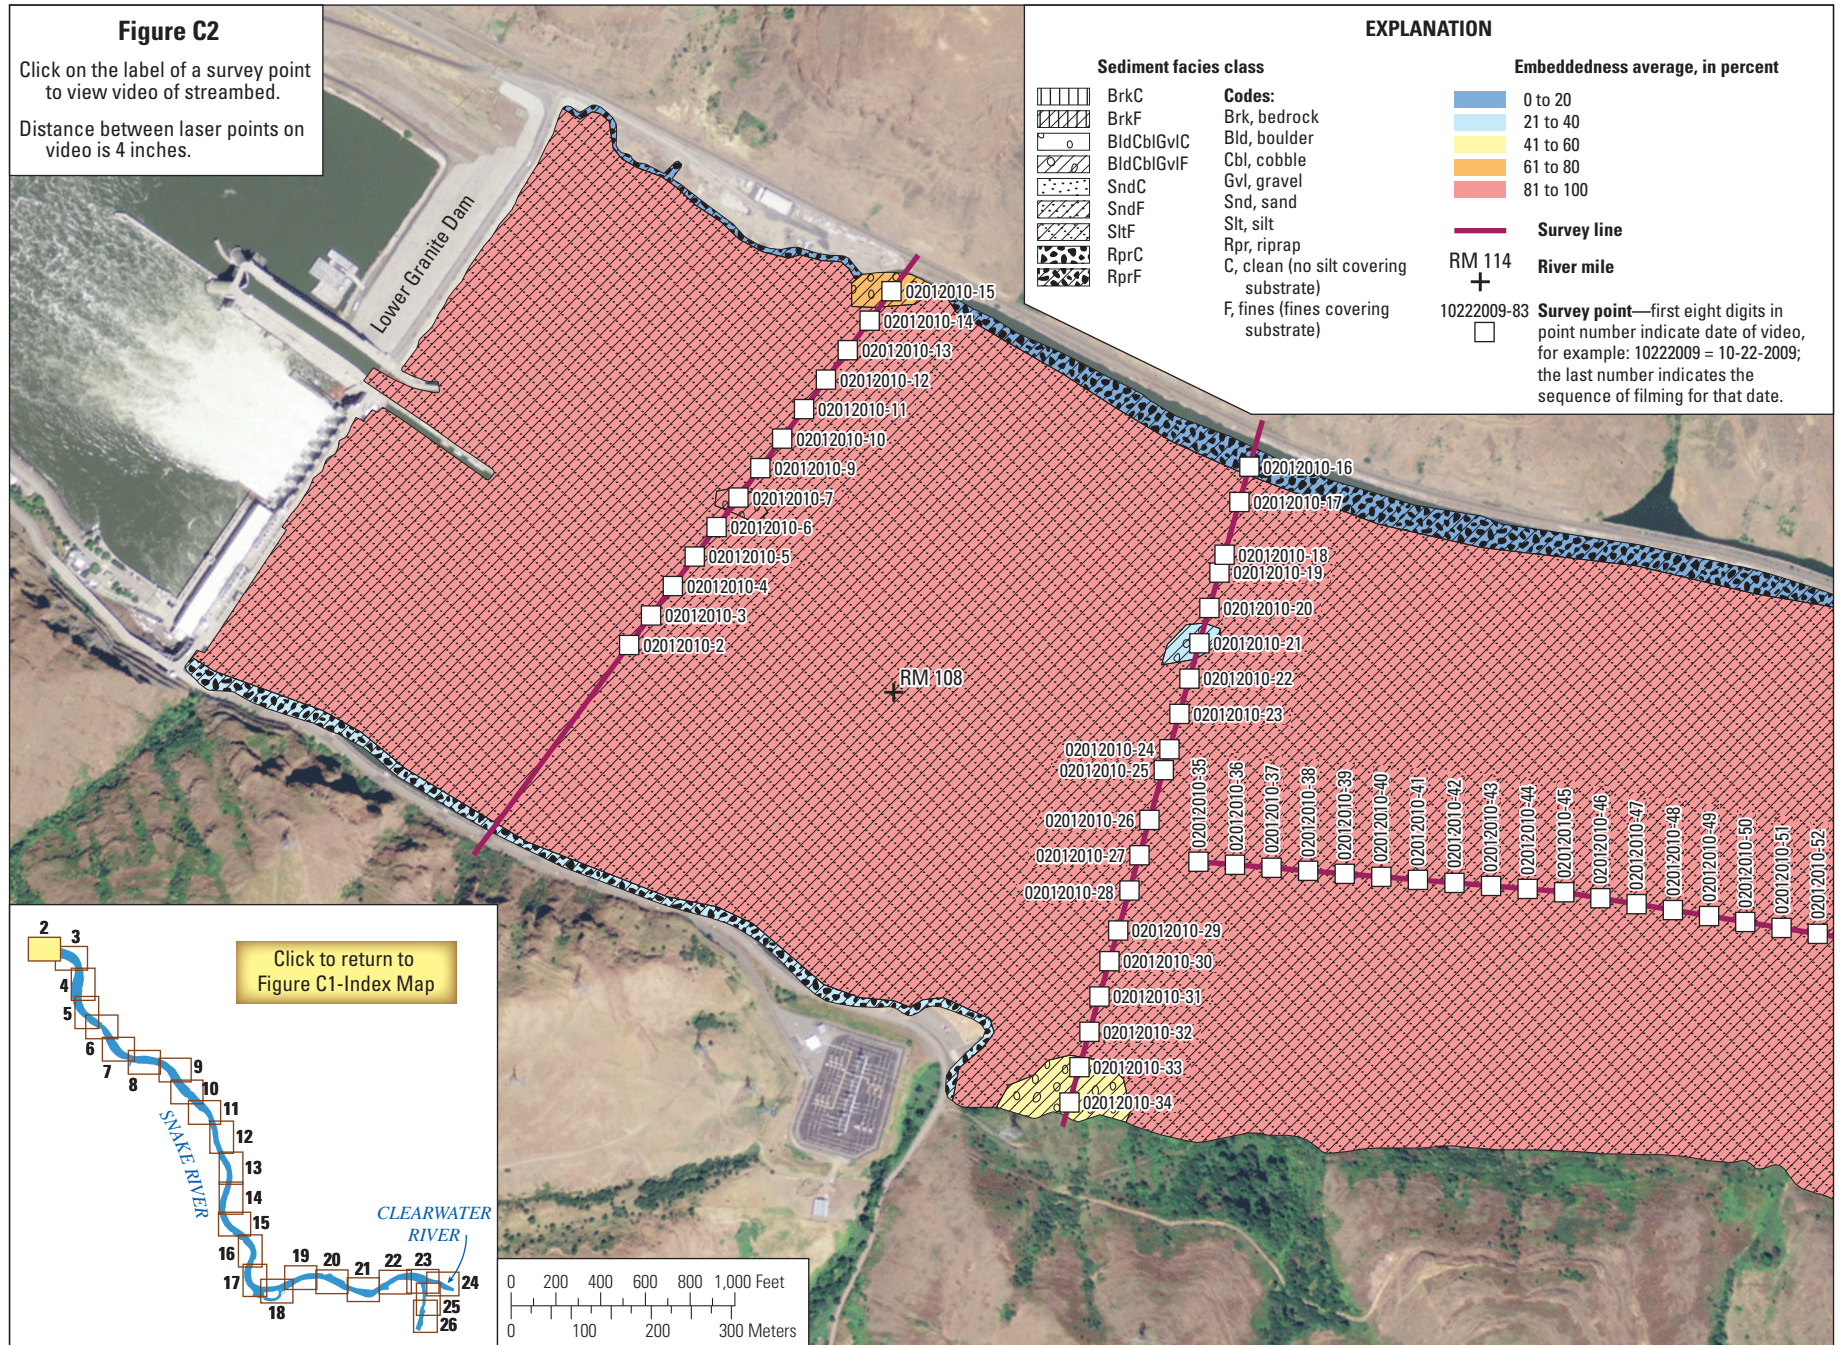

**Figure C2**

Click on the label of a survey point  
 to view video of streambed.

Distance between laser points on  
 video is 4 inches.

Click to return to  
 Figure C1-Index Map