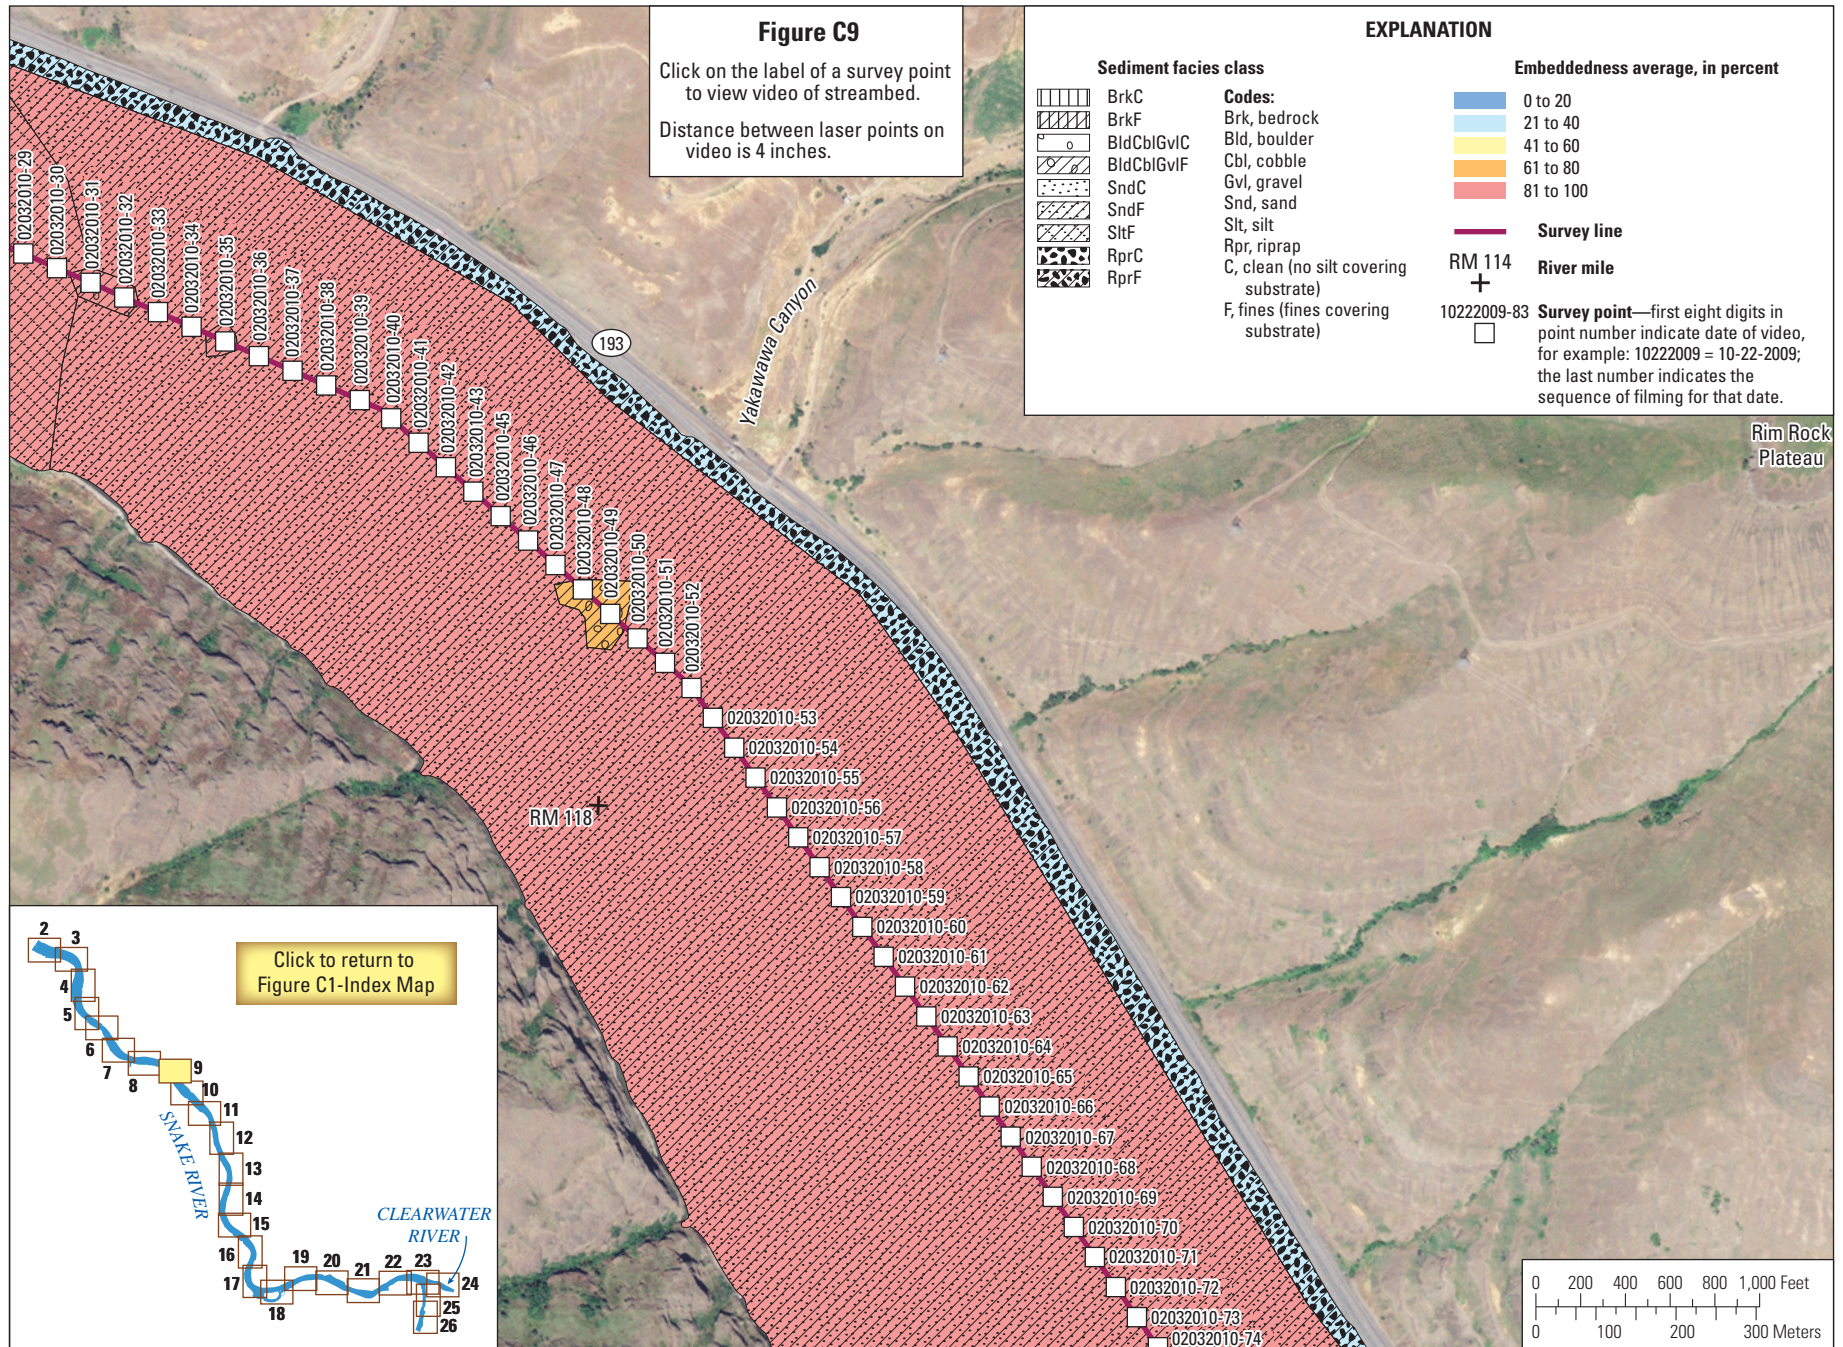

**Figure C9**

Click on the label of a survey point  
 to view video of streambed.  
 Distance between laser points on  
 video is 4 inches.

Click to return to  
 Figure C1-Index Map