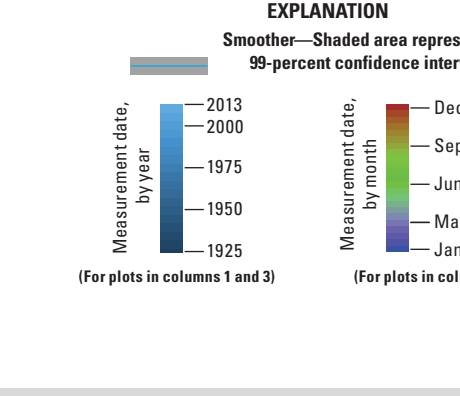

Appendix 1. Plots for real-time streamgages in Virginia
 B. Measurements grouped by rating families—Continued

Rating Stability, and Frequency and Magnitude of Shifts, for Streamgages in Virginia Through Water Year 2013
Scientific Investigations Report 2017-5137

Appendix 1. Plots for real-time streamgages in Virginia
& Measurements grouped by rating families—Continued

Rating Stability, and Frequency and Magnitude of Shifts, for Streamgages in Virginia Through Water Year 2013
Scientific Investigations Report 2017-5137

Appendix 1. Plots for real-time streamgages in Virginia
B. Measurements grouped by rating families—Continued