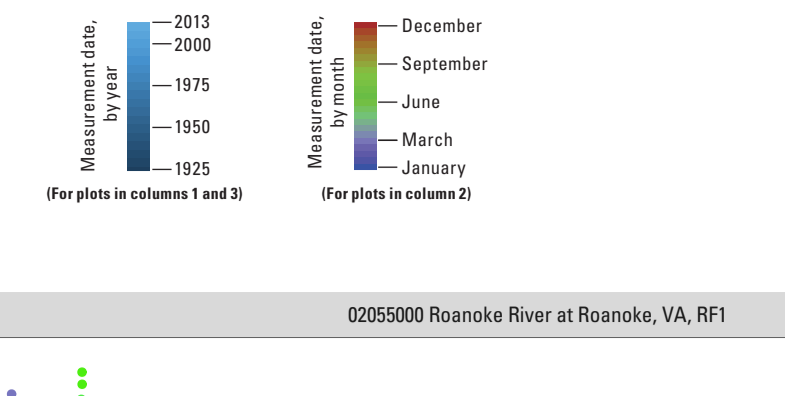

Appendix 1. Plots for real-time streamgages in Virginia
 B. Measurements grouped by rating families—Continued

Rating Stability, and Frequency and Magnitude of Shifts, for Streamgages in Virginia Through Water Year 2013
Scientific Investigations Report 2017-5137

Appendix 1. Plots for real-time streamgages in Virginia
& Measurements grouped by rating families—Continued

Rating Stability, and Frequency and Magnitude of Shifts, for Streamgages in Virginia Through Water Year 2013
Scientific Investigations Report 2017-5137

Appendix 1. Plots for real-time streamgages in Virginia
B. Measurements grouped by rating families—Continued