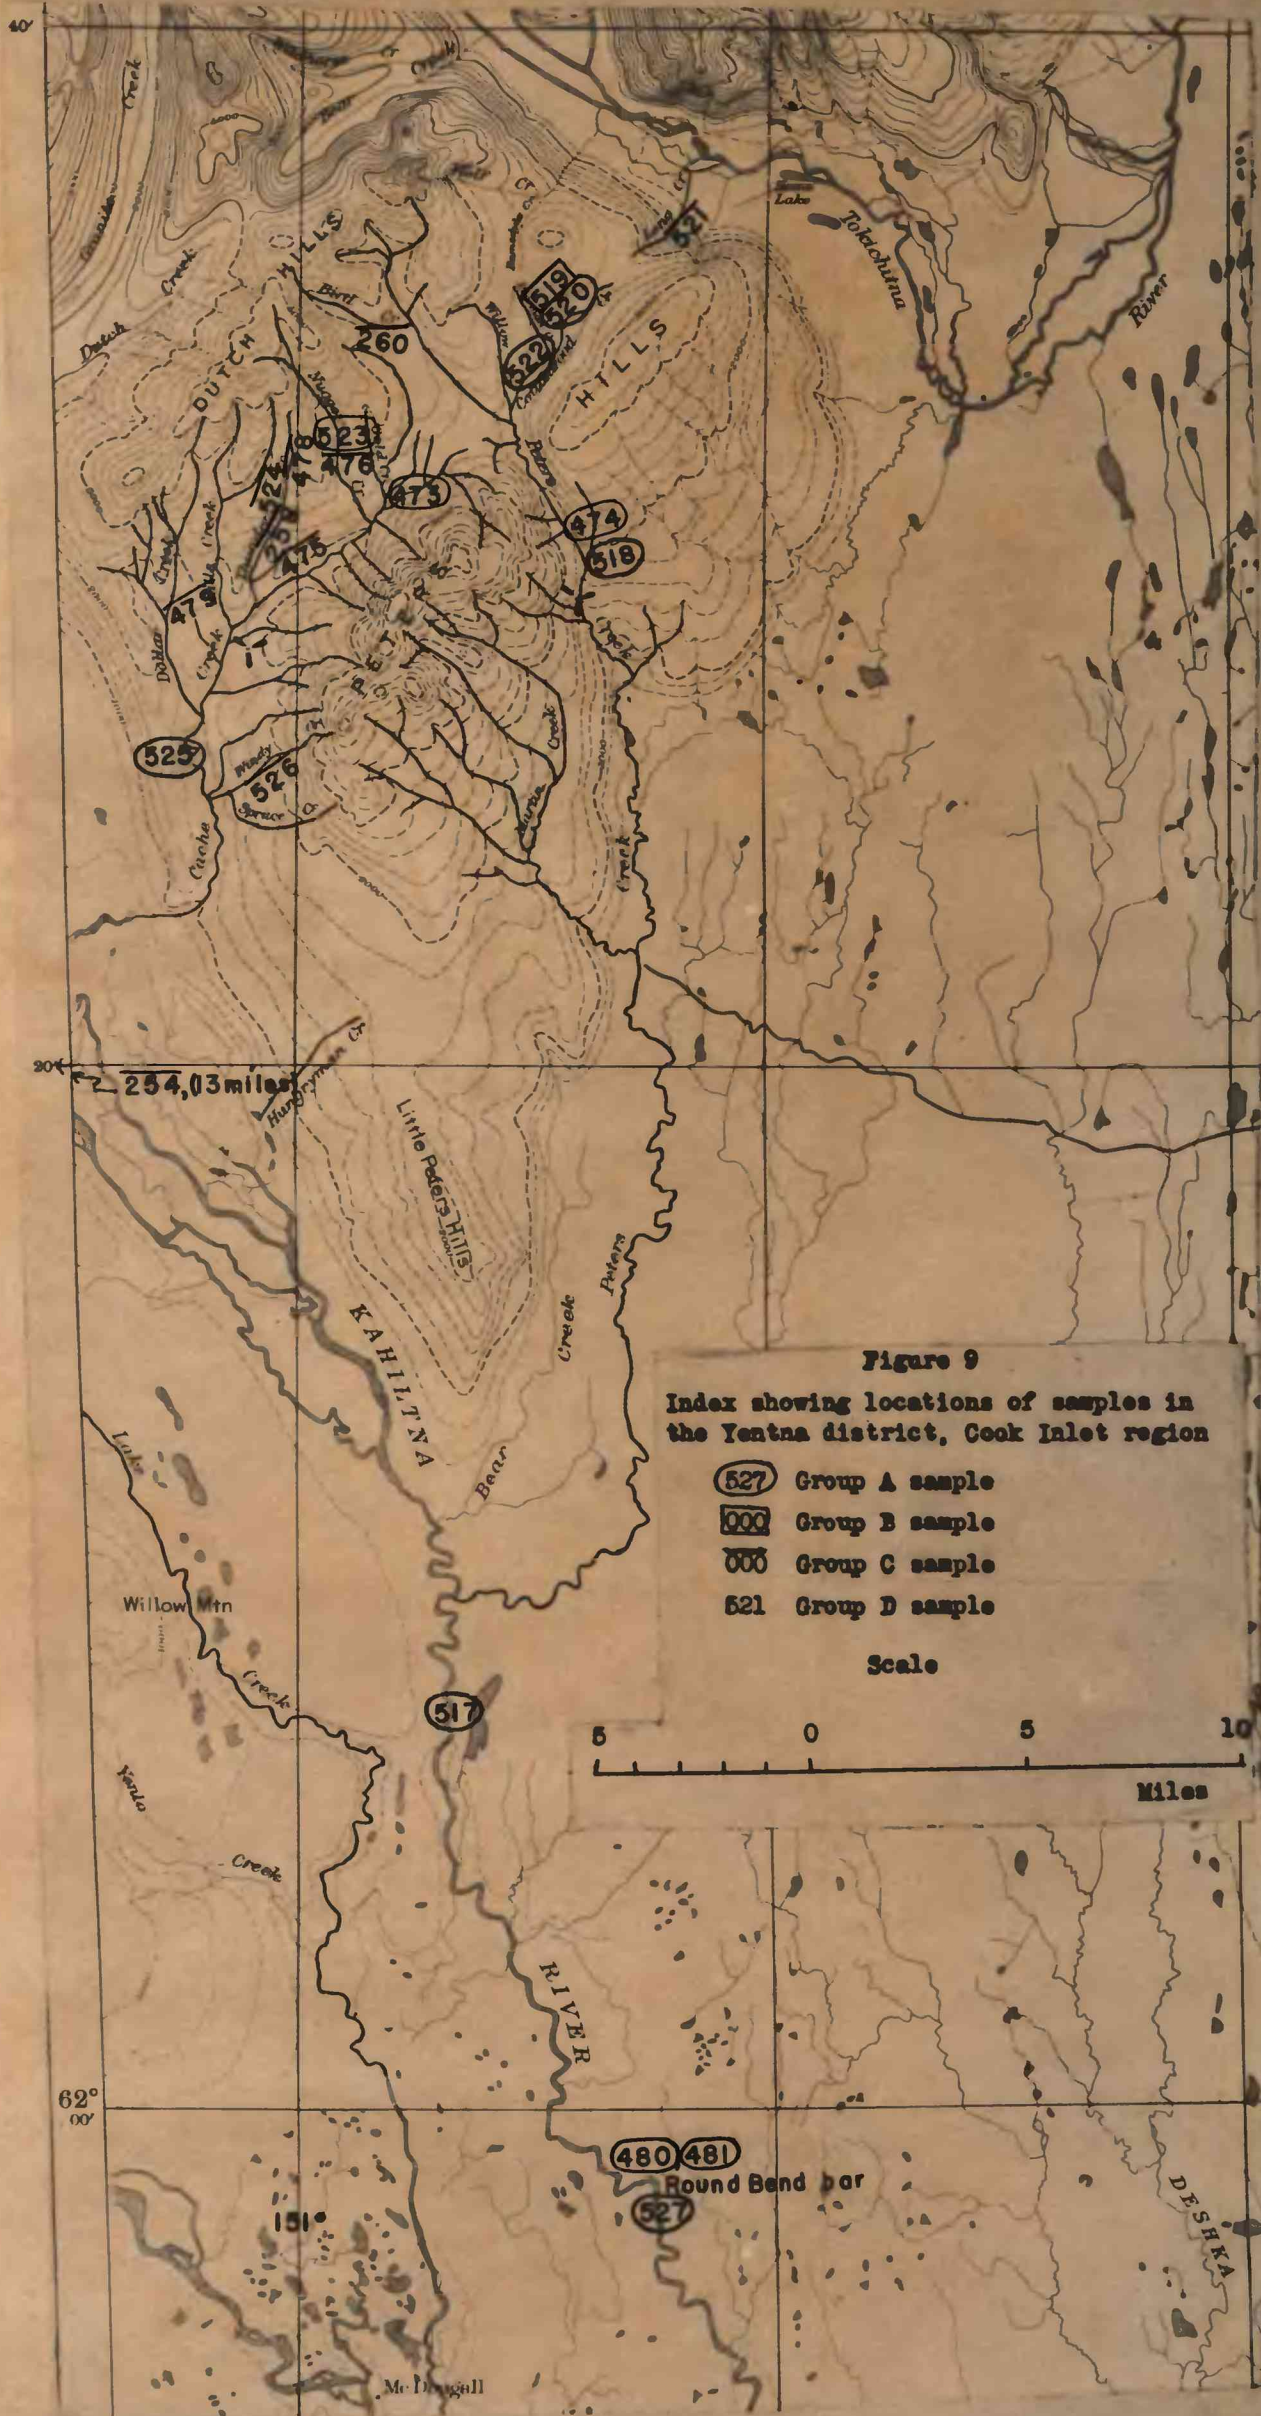

(200)
TW72

PLEASE REPLACE IN POCKET
IN BACK OF BOUND VOLUME

62° 00'

Mc Dougall

480 481
Round Bend bar

527

151

517

Willow Mtn

KAHILTNA

Little Peter's Hills

254.03 miles

Figure 9

Index showing locations of samples in the Yentna district, Cook Inlet region

- 527 Group A sample
- 000 Group B sample
- 000 Group C sample
- 521 Group D sample

Scale

Miles

RIVER

DESHA