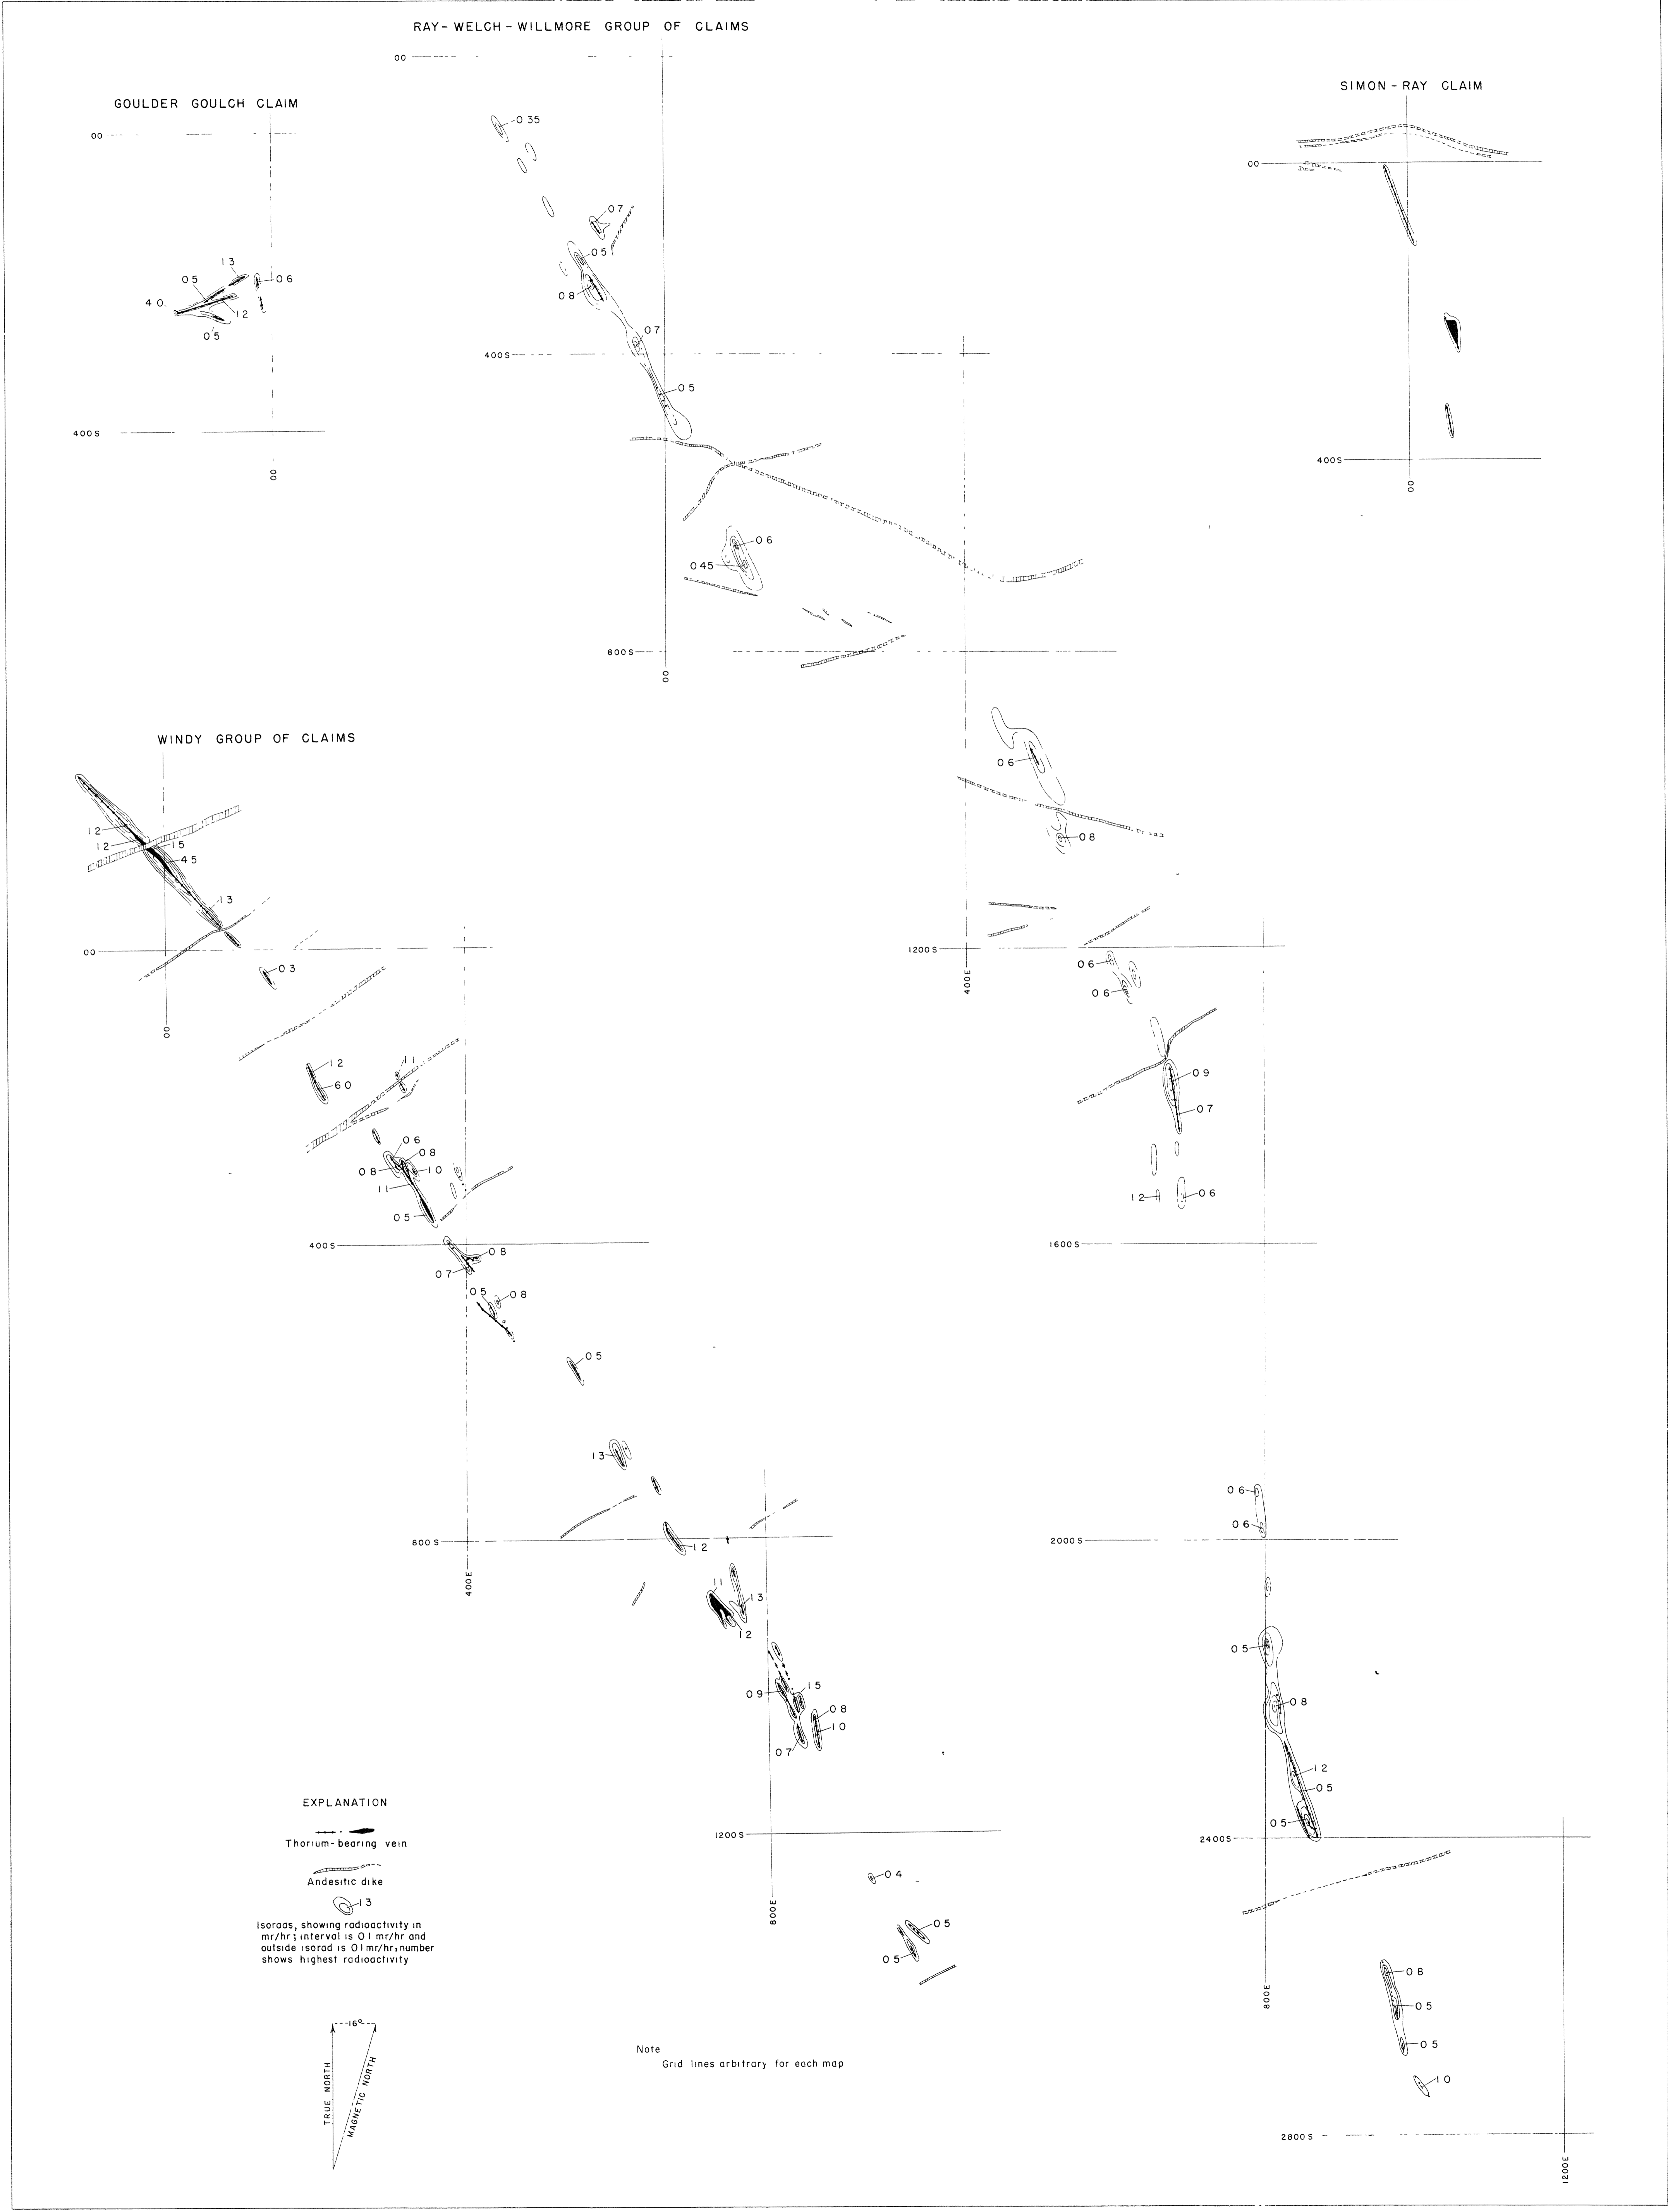

*
 (200)
 T672
 76 351

FIGURE 7. - MAPS OF FOUR THORIUM OCCURRENCES IN THE MOUNTAIN PASS DISTRICT, CALIFORNIA, SHOWING RADIOACTIVITY

JUL 1 1963
 GEOLOGICAL SURVEY

PLEASE REPLACE IN POCKET
 IN BACK OF BOUND VOLUME