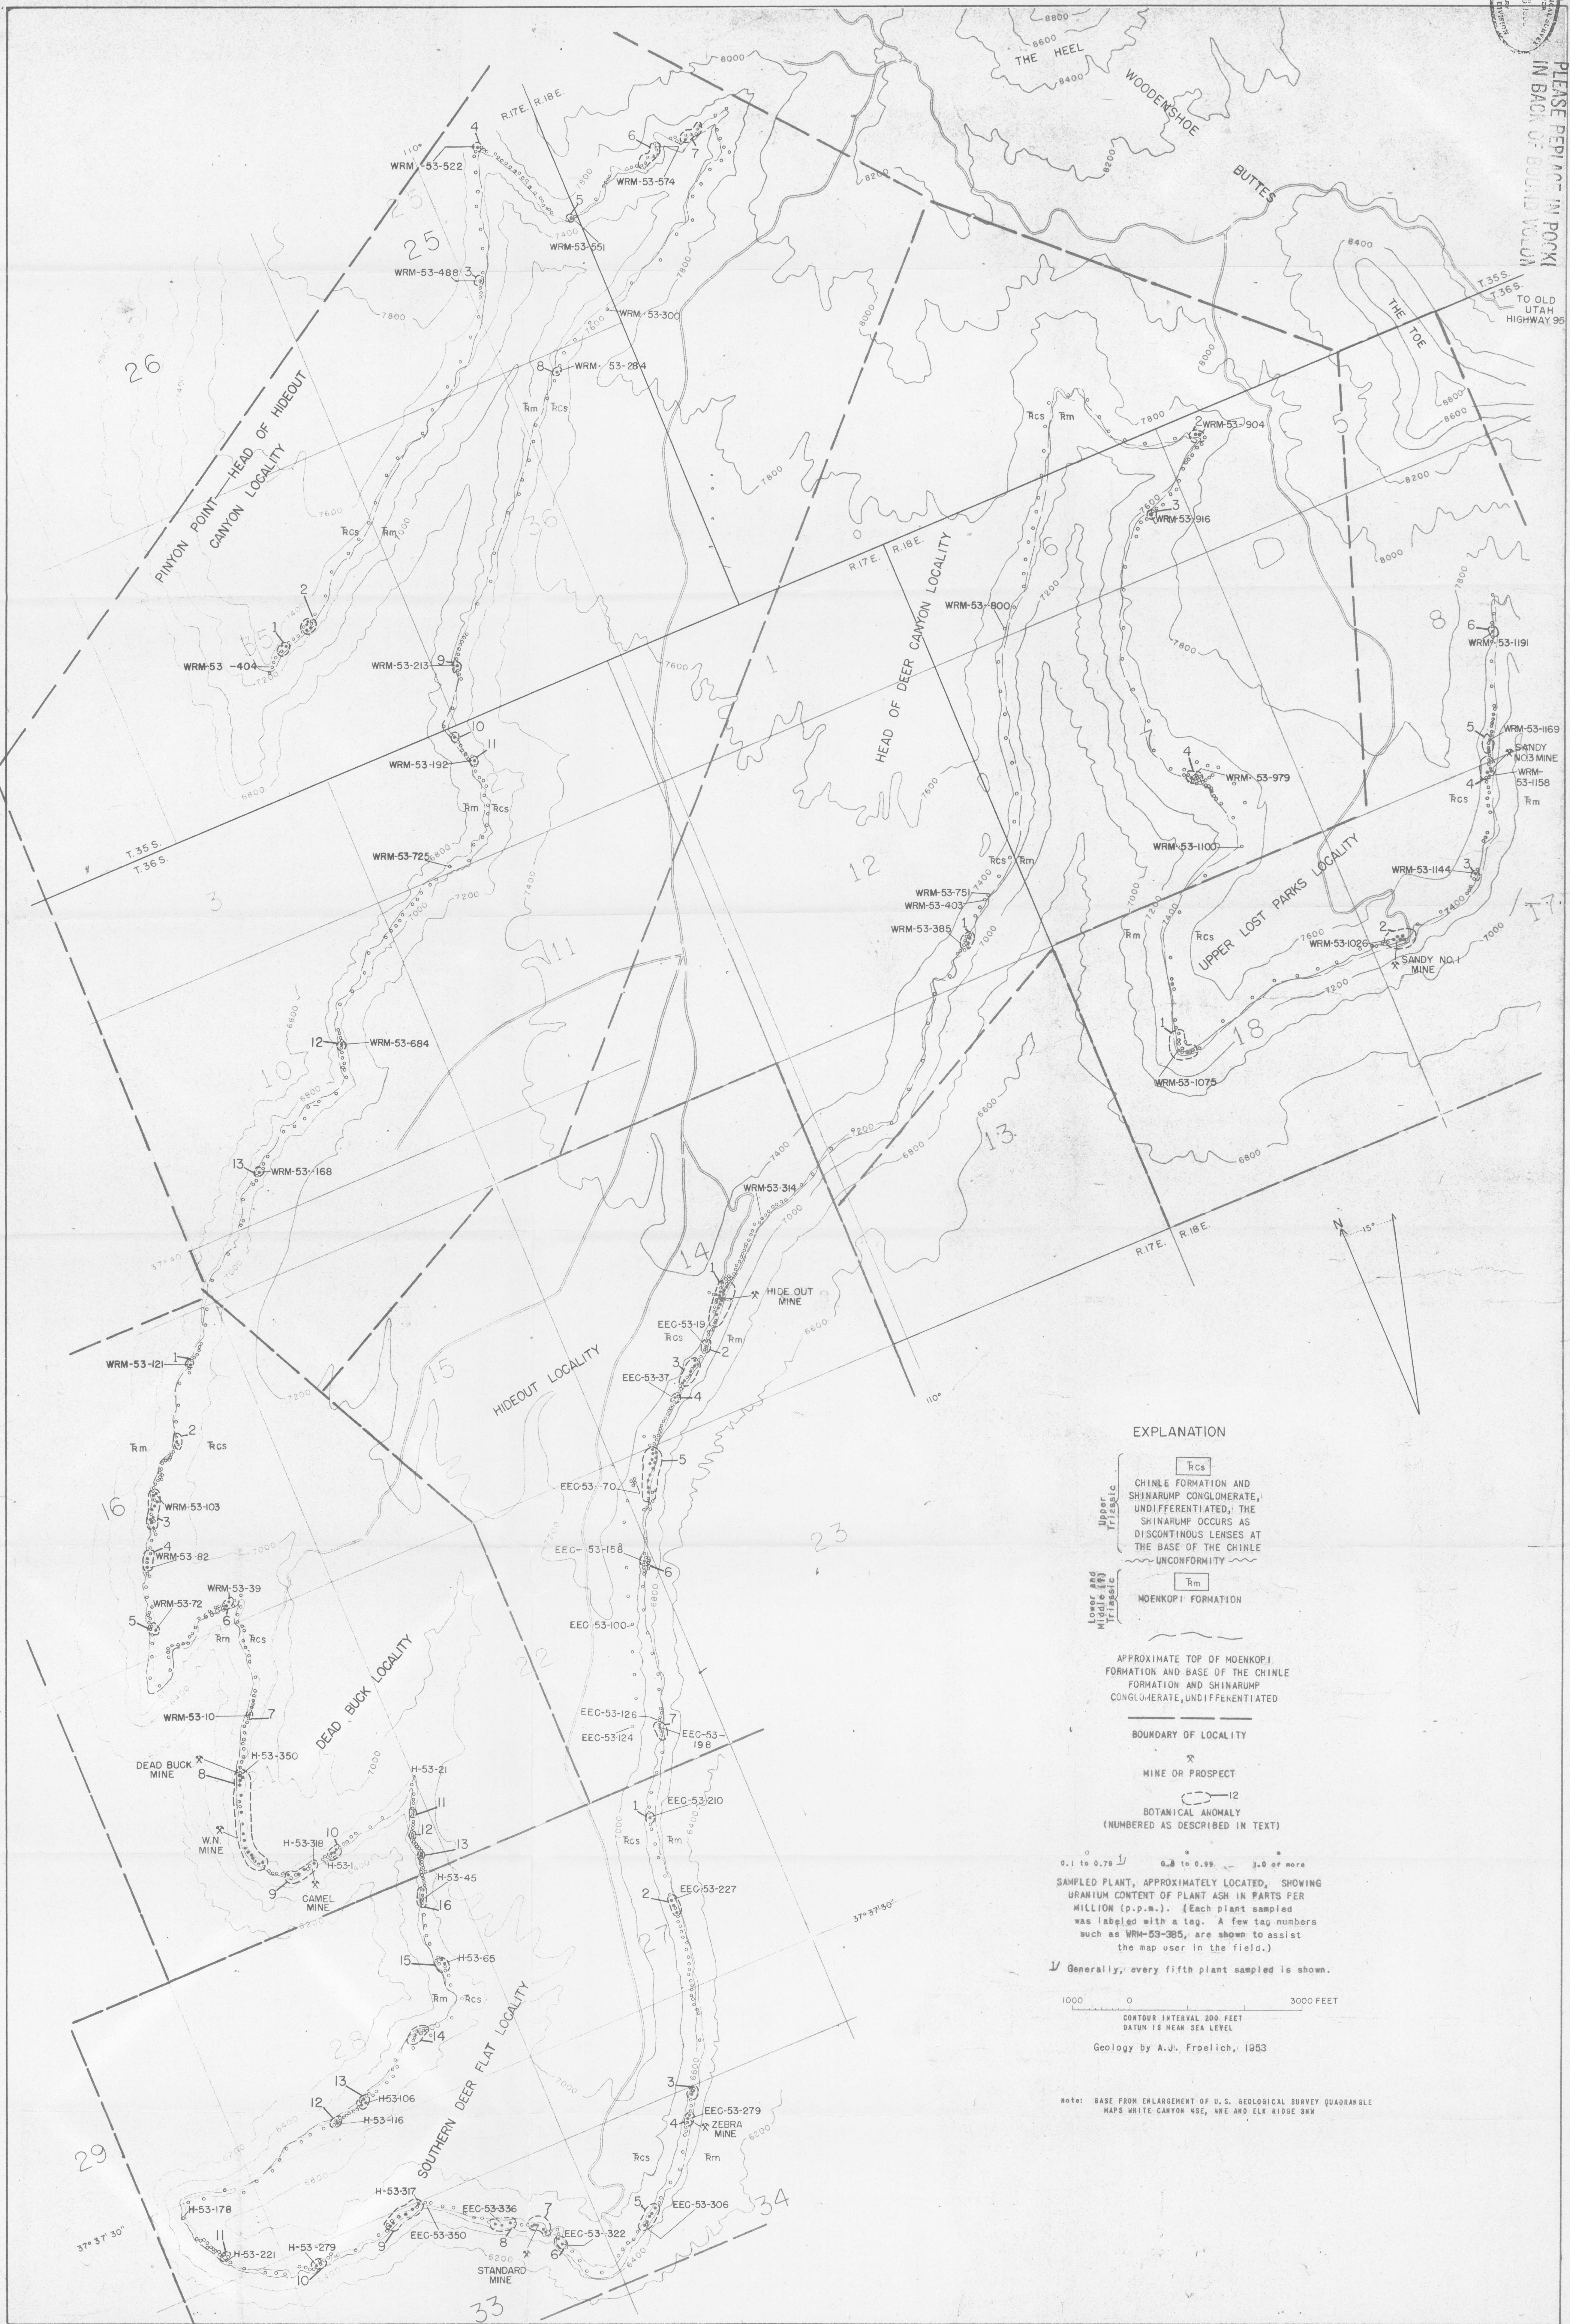

JUL 10 1953  
 GEOLOGICAL SURVEY  
 PLEASE REPRINT IN BOOK  
 IN BACK OF BOUND VOLUME  
 TO OLD UTAH  
 HIGHWAY 95

Figure 2. BOTANICAL ANOMALY MAP SHOWING APPROXIMATE LOCATION AND THE URANIUM CONTENT OF PLANTS, DEER FLAT AREA, SAN JUAN COUNTY, UTAH.