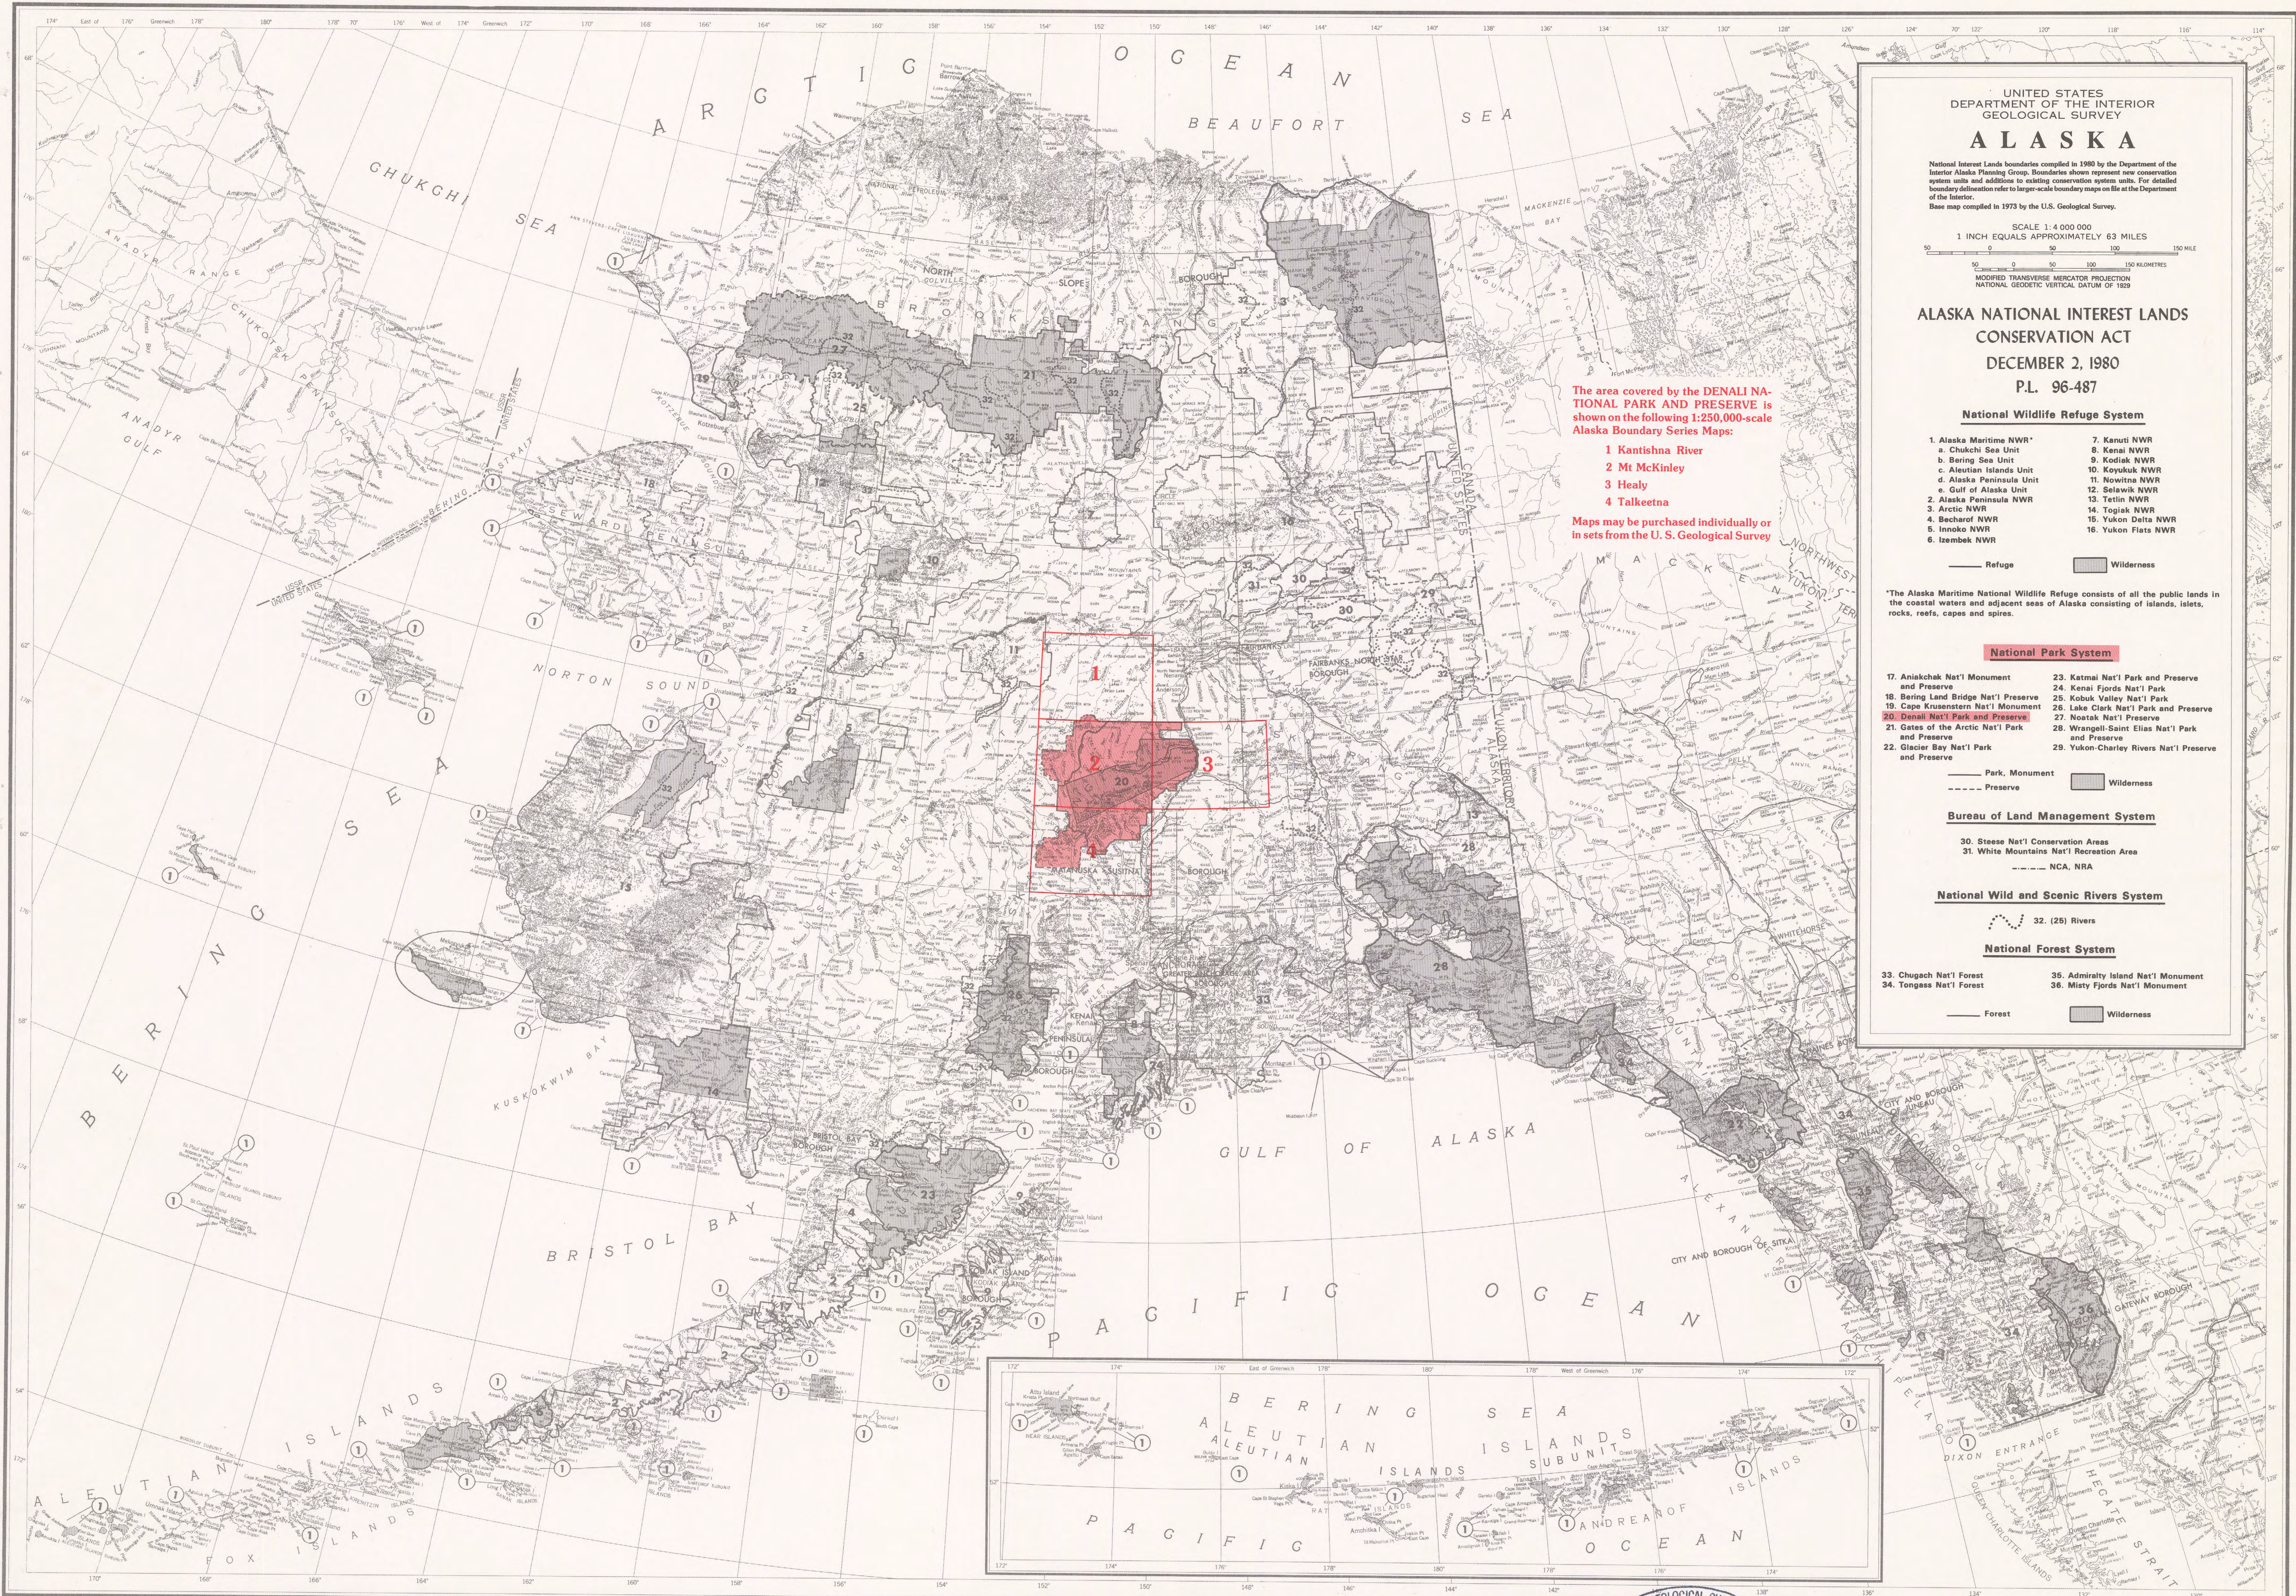

DENALI NATIONAL PARK AND PRESERVE, ALASKA

The area covered by the DENALI NATIONAL PARK AND PRESERVE is shown on the following 1:250,000-scale Alaska Boundary Series Maps:

- 1 Kantishna River
- 2 Mt McKinley
- 3 Healy
- 4 Talkeetna

Maps may be purchased individually or in sets from the U. S. Geological Survey

UNITED STATES
DEPARTMENT OF THE INTERIOR
GEOLOGICAL SURVEY

ALASKA

National Interest Lands boundaries compiled in 1980 by the Department of the Interior Alaska Planning Group. Boundaries shown represent new conservation system units and additions to existing conservation system units. For detailed boundary delineation refer to larger-scale boundary maps on file at the Department of the Interior.
Base map compiled in 1973 by the U.S. Geological Survey.

SCALE 1:4 000 000
1 INCH EQUALS APPROXIMATELY 63 MILES

MODIFIED TRANSVERSE MERCATOR PROJECTION
NATIONAL GEODETIC VERTICAL DATUM OF 1929

ALASKA NATIONAL INTEREST LANDS CONSERVATION ACT DECEMBER 2, 1980 P.L. 96-487

— Refuge Wilderness

*The Alaska Maritime National Wildlife Refuge consists of all the public lands in the coastal waters and adjacent seas of Alaska consisting of islands, islets, rocks, reefs, caps and spires.