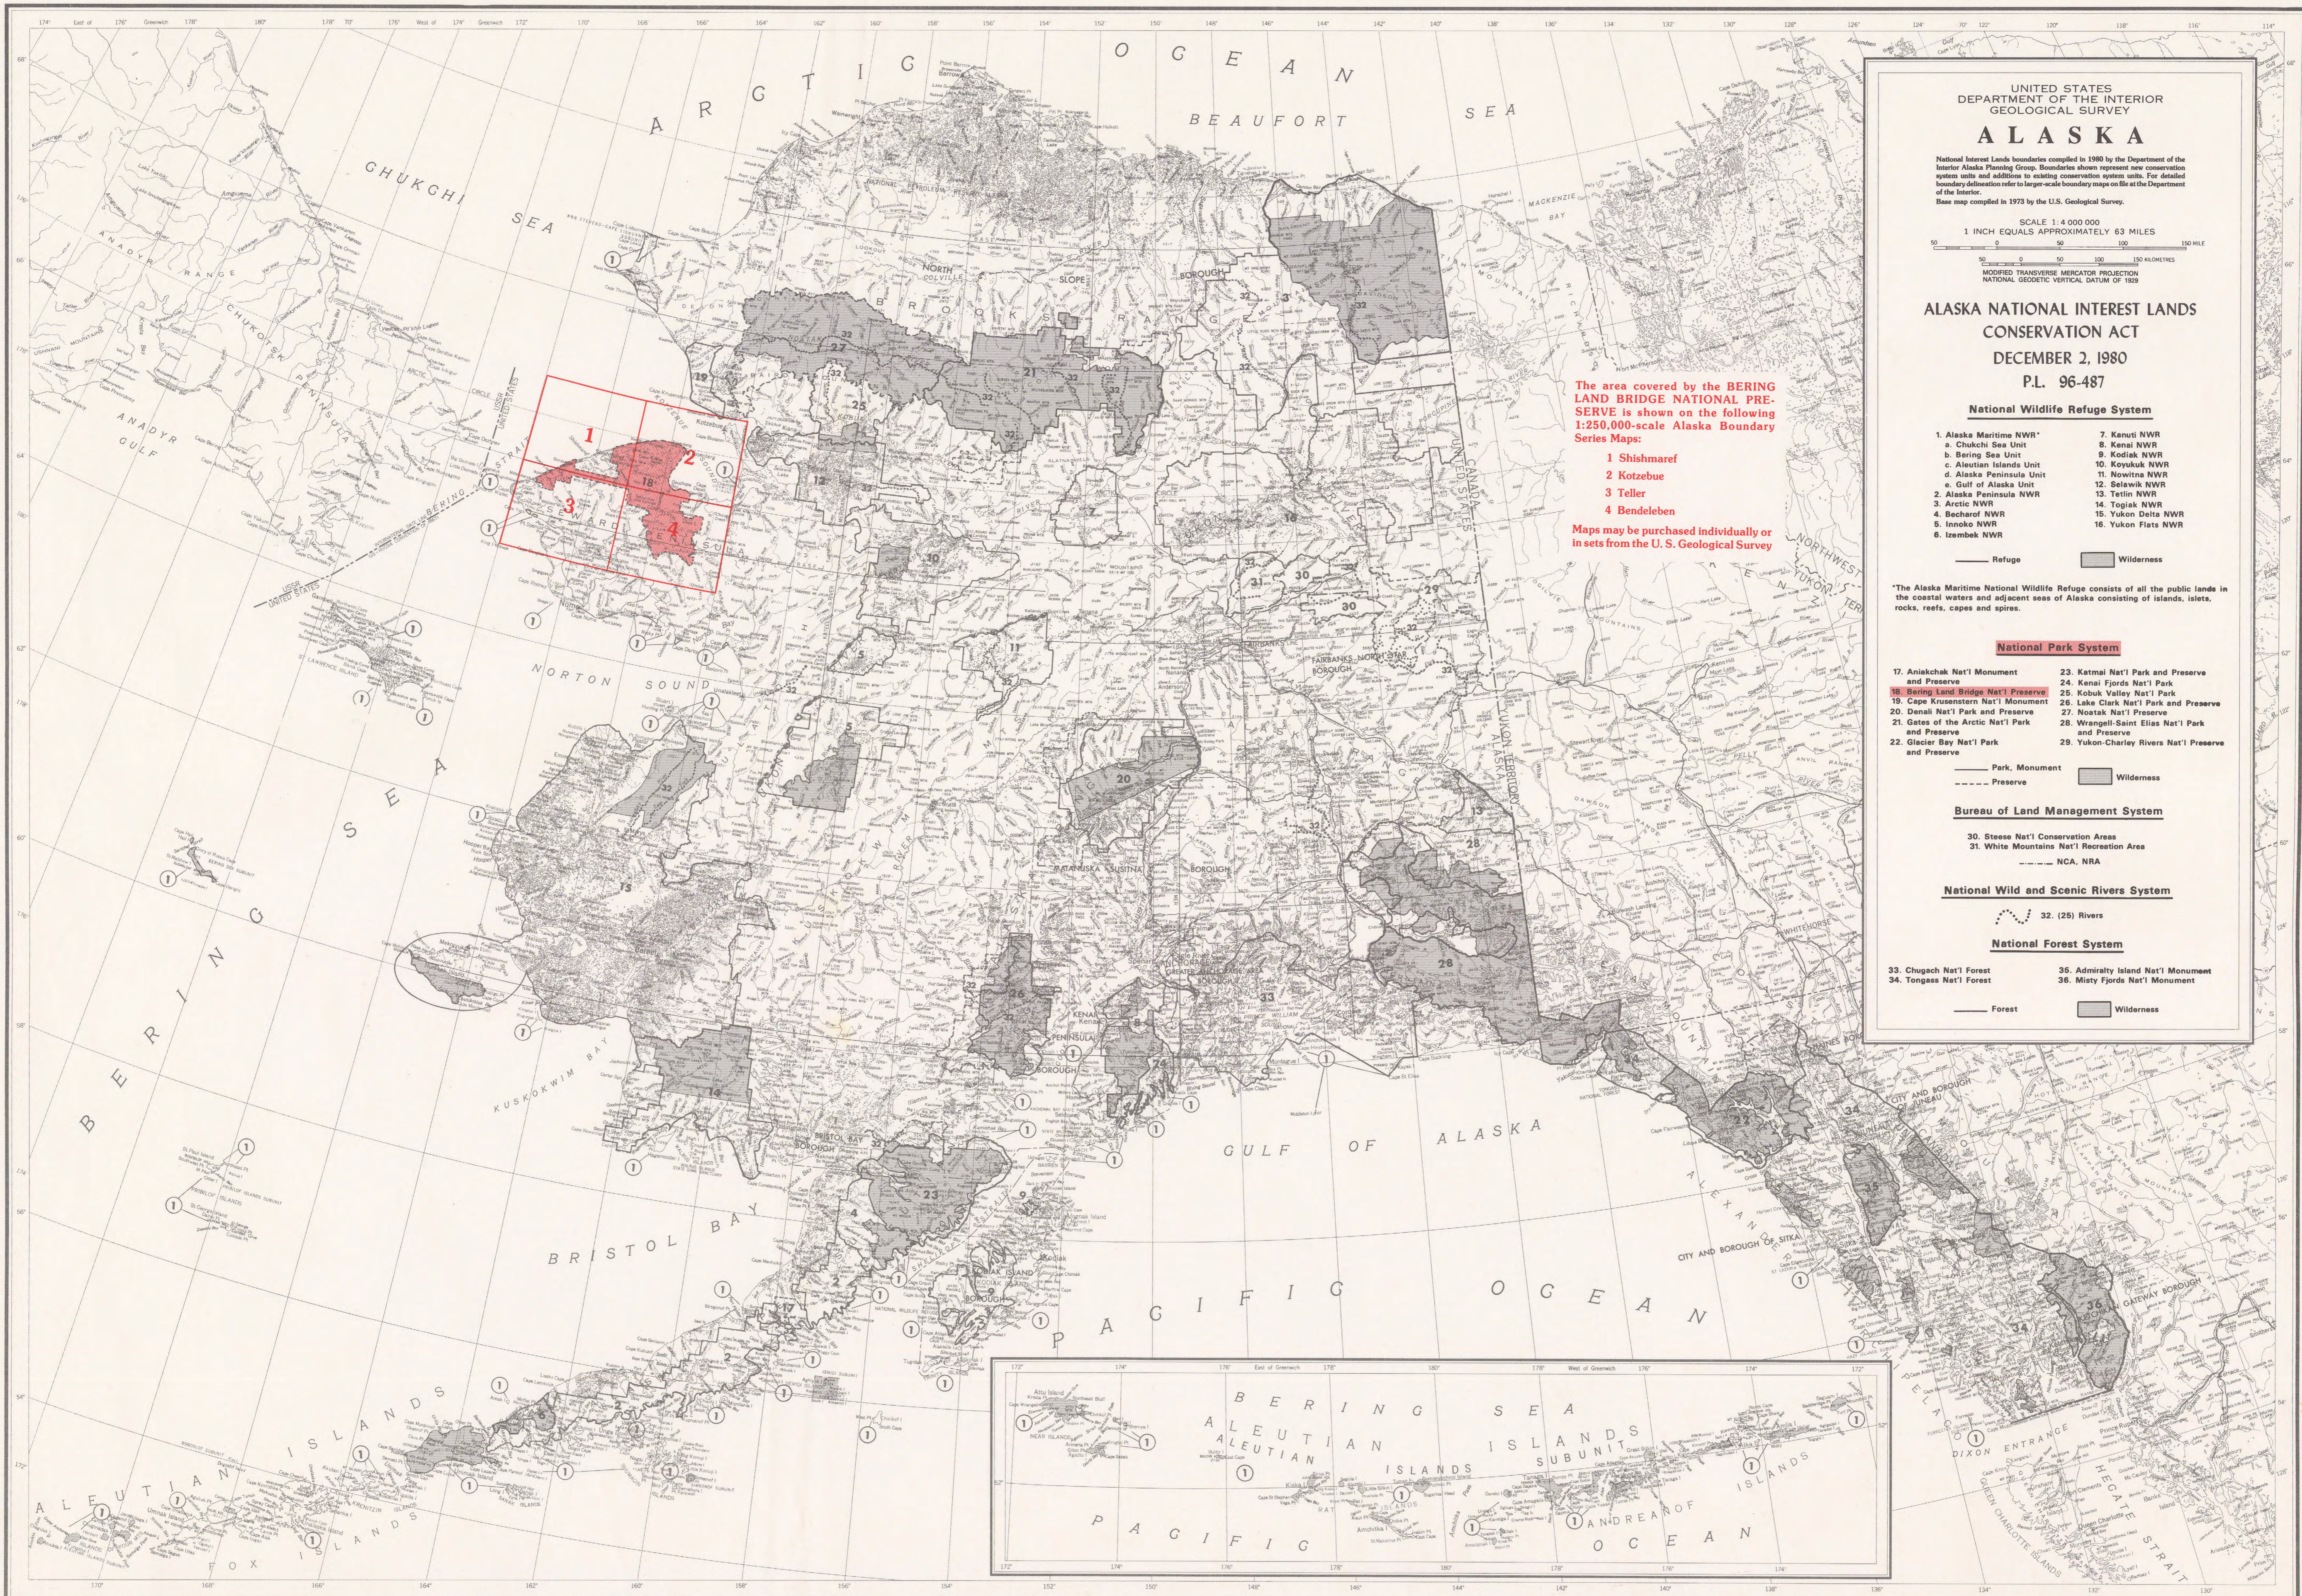

BERING LAND BRIDGE NATIONAL PRESERVE, ALASKA

The area covered by the **BERING LAND BRIDGE NATIONAL PRESERVE** is shown on the following 1:250,000-scale Alaska Boundary Series Maps:

- 1 Shishmaref
- 2 Kotzebue
- 3 Teller
- 4 Bendeleben

Maps may be purchased individually or in sets from the U. S. Geological Survey

UNITED STATES
DEPARTMENT OF THE INTERIOR
GEOLOGICAL SURVEY
ALASKA

SCALE 1:4 000 000
1 INCH EQUALS APPROXIMATELY 63 MILES

MODIFIED TRANSVERSE MERCATOR PROJECTION
NATIONAL GEODETIC VERTICAL DATUM OF 1929

**ALASKA NATIONAL INTEREST LANDS
CONSERVATION ACT
DECEMBER 2, 1980
P.L. 96-487**

National Wildlife Refuge System

1. Alaska Maritime NWR*	7. Kanuti NWR
a. Chukchi Sea Unit	8. Kenai NWR
b. Bering Sea Unit	9. Kodiak NWR
c. Aleutian Islands Unit	10. Koyukuk NWR
d. Alaska Peninsula Unit	11. Noatak NWR
e. Gulf of Alaska Unit	12. Selawik NWR
2. Alaska Peninsula NWR	13. Tetlin NWR
3. Arctic NWR	14. Toolik NWR
4. Becharof NWR	15. Yukon Delta NWR
5. Innoko NWR	16. Yukon Flats NWR
6. Izembek NWR	

— Refuge   Wilderness

*The Alaska Maritime National Wildlife Refuge consists of all the public lands in the coastal waters and adjacent seas of Alaska consisting of islands, islets, rocks, reefs, capes and spires.

National Park System

— Park, Monument   Wilderness
- - - - - Preserve

Bureau of Land Management System

30. Steese Nat'l Conservation Area
31. White Mountains Nat'l Recreation Area

2. - - - - NCA, NRA

National Wild and Scenic Rivers System

32. (26) Rivers

National Forest System

33. Chugach Nat'l Forest	35. Admiralty Island Nat'l Monument
34. Tongass Nat'l Forest	36. Misty Fjords Nat'l Monument

2. Forest   Wilderness

M(286)585.7
1981
Set 18
Index sheet
copy

Bering Land Bridge National Preserve, Alaska