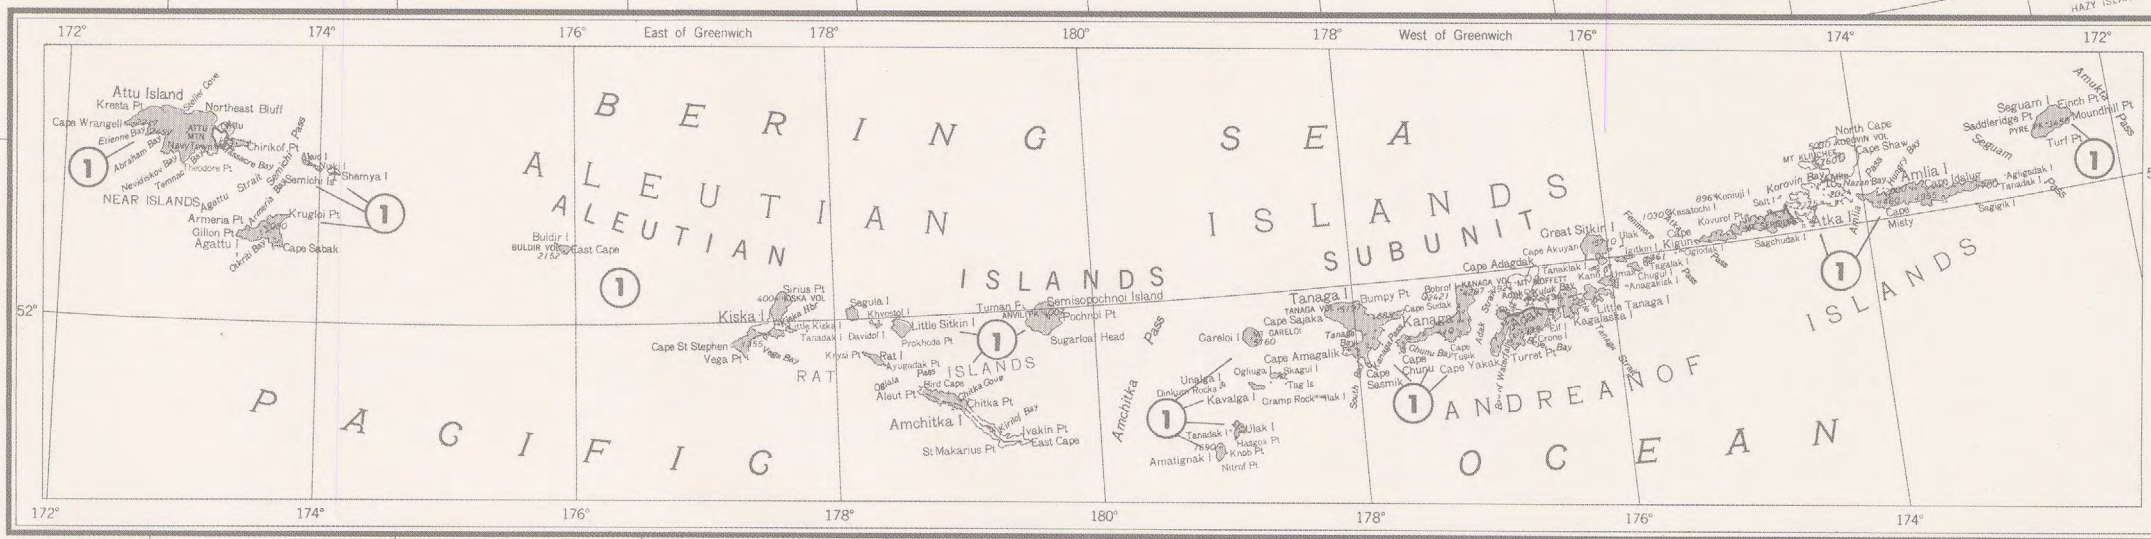

m(286)585.7 Koyukuk National Wildlife Refuge, Alaska
1981u
Set 10
Index sheet