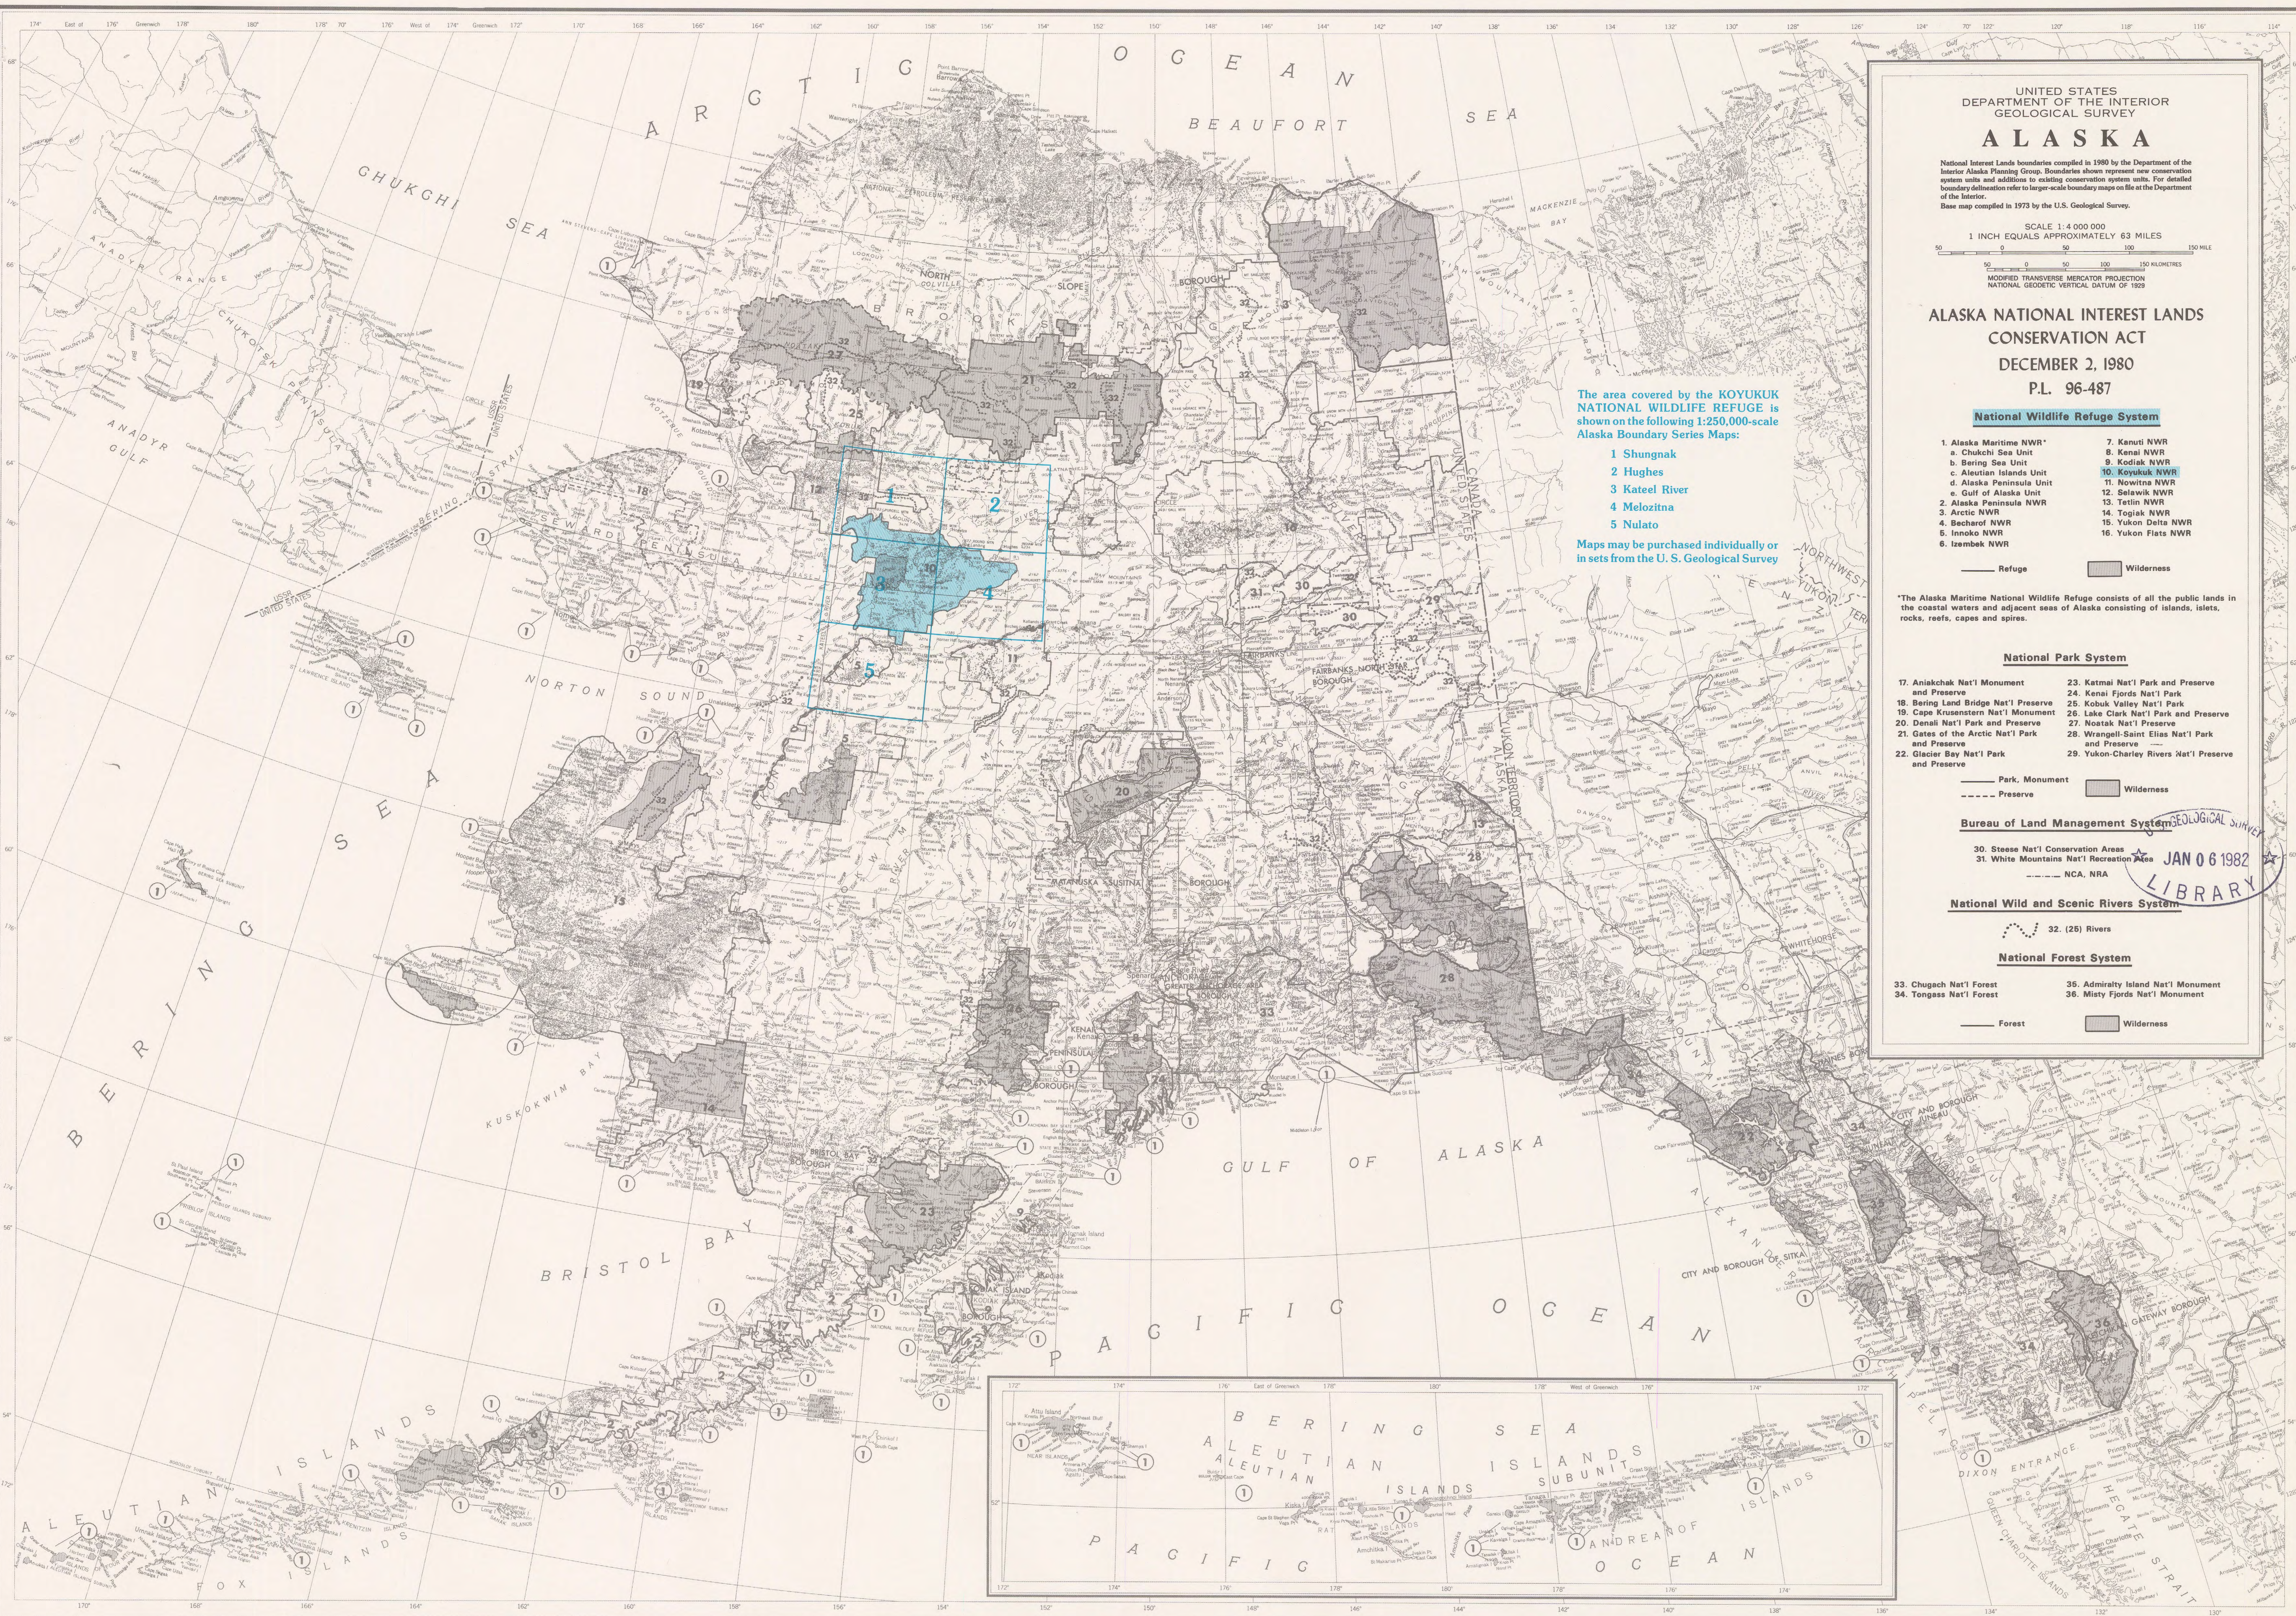

KOYUKUK NATIONAL WILDLIFE REFUGE, ALASKA

The area covered by the KOYUKUK NATIONAL WILDLIFE REFUGE is shown on the following 1:250,000-scale Alaska Boundary Series Maps:

- 1 Shungnak
- 2 Hughes
- 3 Kateel River
- 4 Melozitna
- 5 Nulato

Maps may be purchased individually or in sets from the U. S. Geological Survey

UNITED STATES
DEPARTMENT OF THE INTERIOR
GEOLOGICAL SURVEY

ALASKA

SCALE 1:4 000 000
1 INCH EQUALS APPROXIMATELY 63 MILES

0 50 100 150 KILOMETERS

MODIFIED TRANSVERSE MERCATOR PROJECTION
NATIONAL GEODETIC VERTICAL DATUM OF 1929

ALASKA NATIONAL INTEREST LANDS CONSERVATION ACT DECEMBER 2, 1980 P.L. 96-487

National Wildlife Refuge System

1. Alaska Maritime NWR	7. Kenai NWR
a. Chukchi Sea Unit	8. Kenai NWR
b. Bering Sea Unit	9. Kodiak NWR
c. Aleutian Islands Unit	10. Koyukuk NWR
d. Alaska Peninsula Unit	11. Nowitna NWR
e. Gulf of Alaska Unit	12. Selawik NWR
2. Alaska Peninsula NWR	13. Tetlin NWR
3. Arctic NWR	14. Togiak NWR
4. Becharof NWR	15. Yukon Delta NWR
5. Innoko NWR	16. Yukon Flats NWR
6. Izembek NWR	

— Refuge   Wilderness

*The Alaska Maritime National Wildlife Refuge consists of all the public lands in the coastal waters and adjacent seas of Alaska consisting of islands, islets, rocks, reefs, capes and spires.

National Park System

17. Aniakchak Nat'l Monument	23. Katmai Nat'l Park and Preserve
18. Bering Land Bridge Nat'l Preserve	24. Kenai Fjords Nat'l Park
19. Cape Krusenstern Nat'l Monument	25. Kobuk Valley Nat'l Park
20. Denali Nat'l Park and Preserve	26. Lake Clark Nat'l Park and Preserve
21. Gates of the Arctic Nat'l Park and Preserve	27. Noatak Nat'l Park and Preserve
22. Glacier Bay Nat'l Park and Preserve	28. Wrangell-Saint Elias Nat'l Park and Preserve
	29. Yukon-Charley Rivers Nat'l Preserve

— Park, Monument   Wilderness

- - - - - Preserve

Bureau of Land Management System

30. Steese Nat'l Conservation Area
31. White Mountains Nat'l Recreation Area

2. NCA, NRA

National Wild and Scenic Rivers System

32. (26) Rivers

National Forest System

33. Chugach Nat'l Forest	35. Admiralty Island Nat'l Monument
34. Tongass Nat'l Forest	36. Misty Fjords Nat'l Monument

— Forest   Wilderness