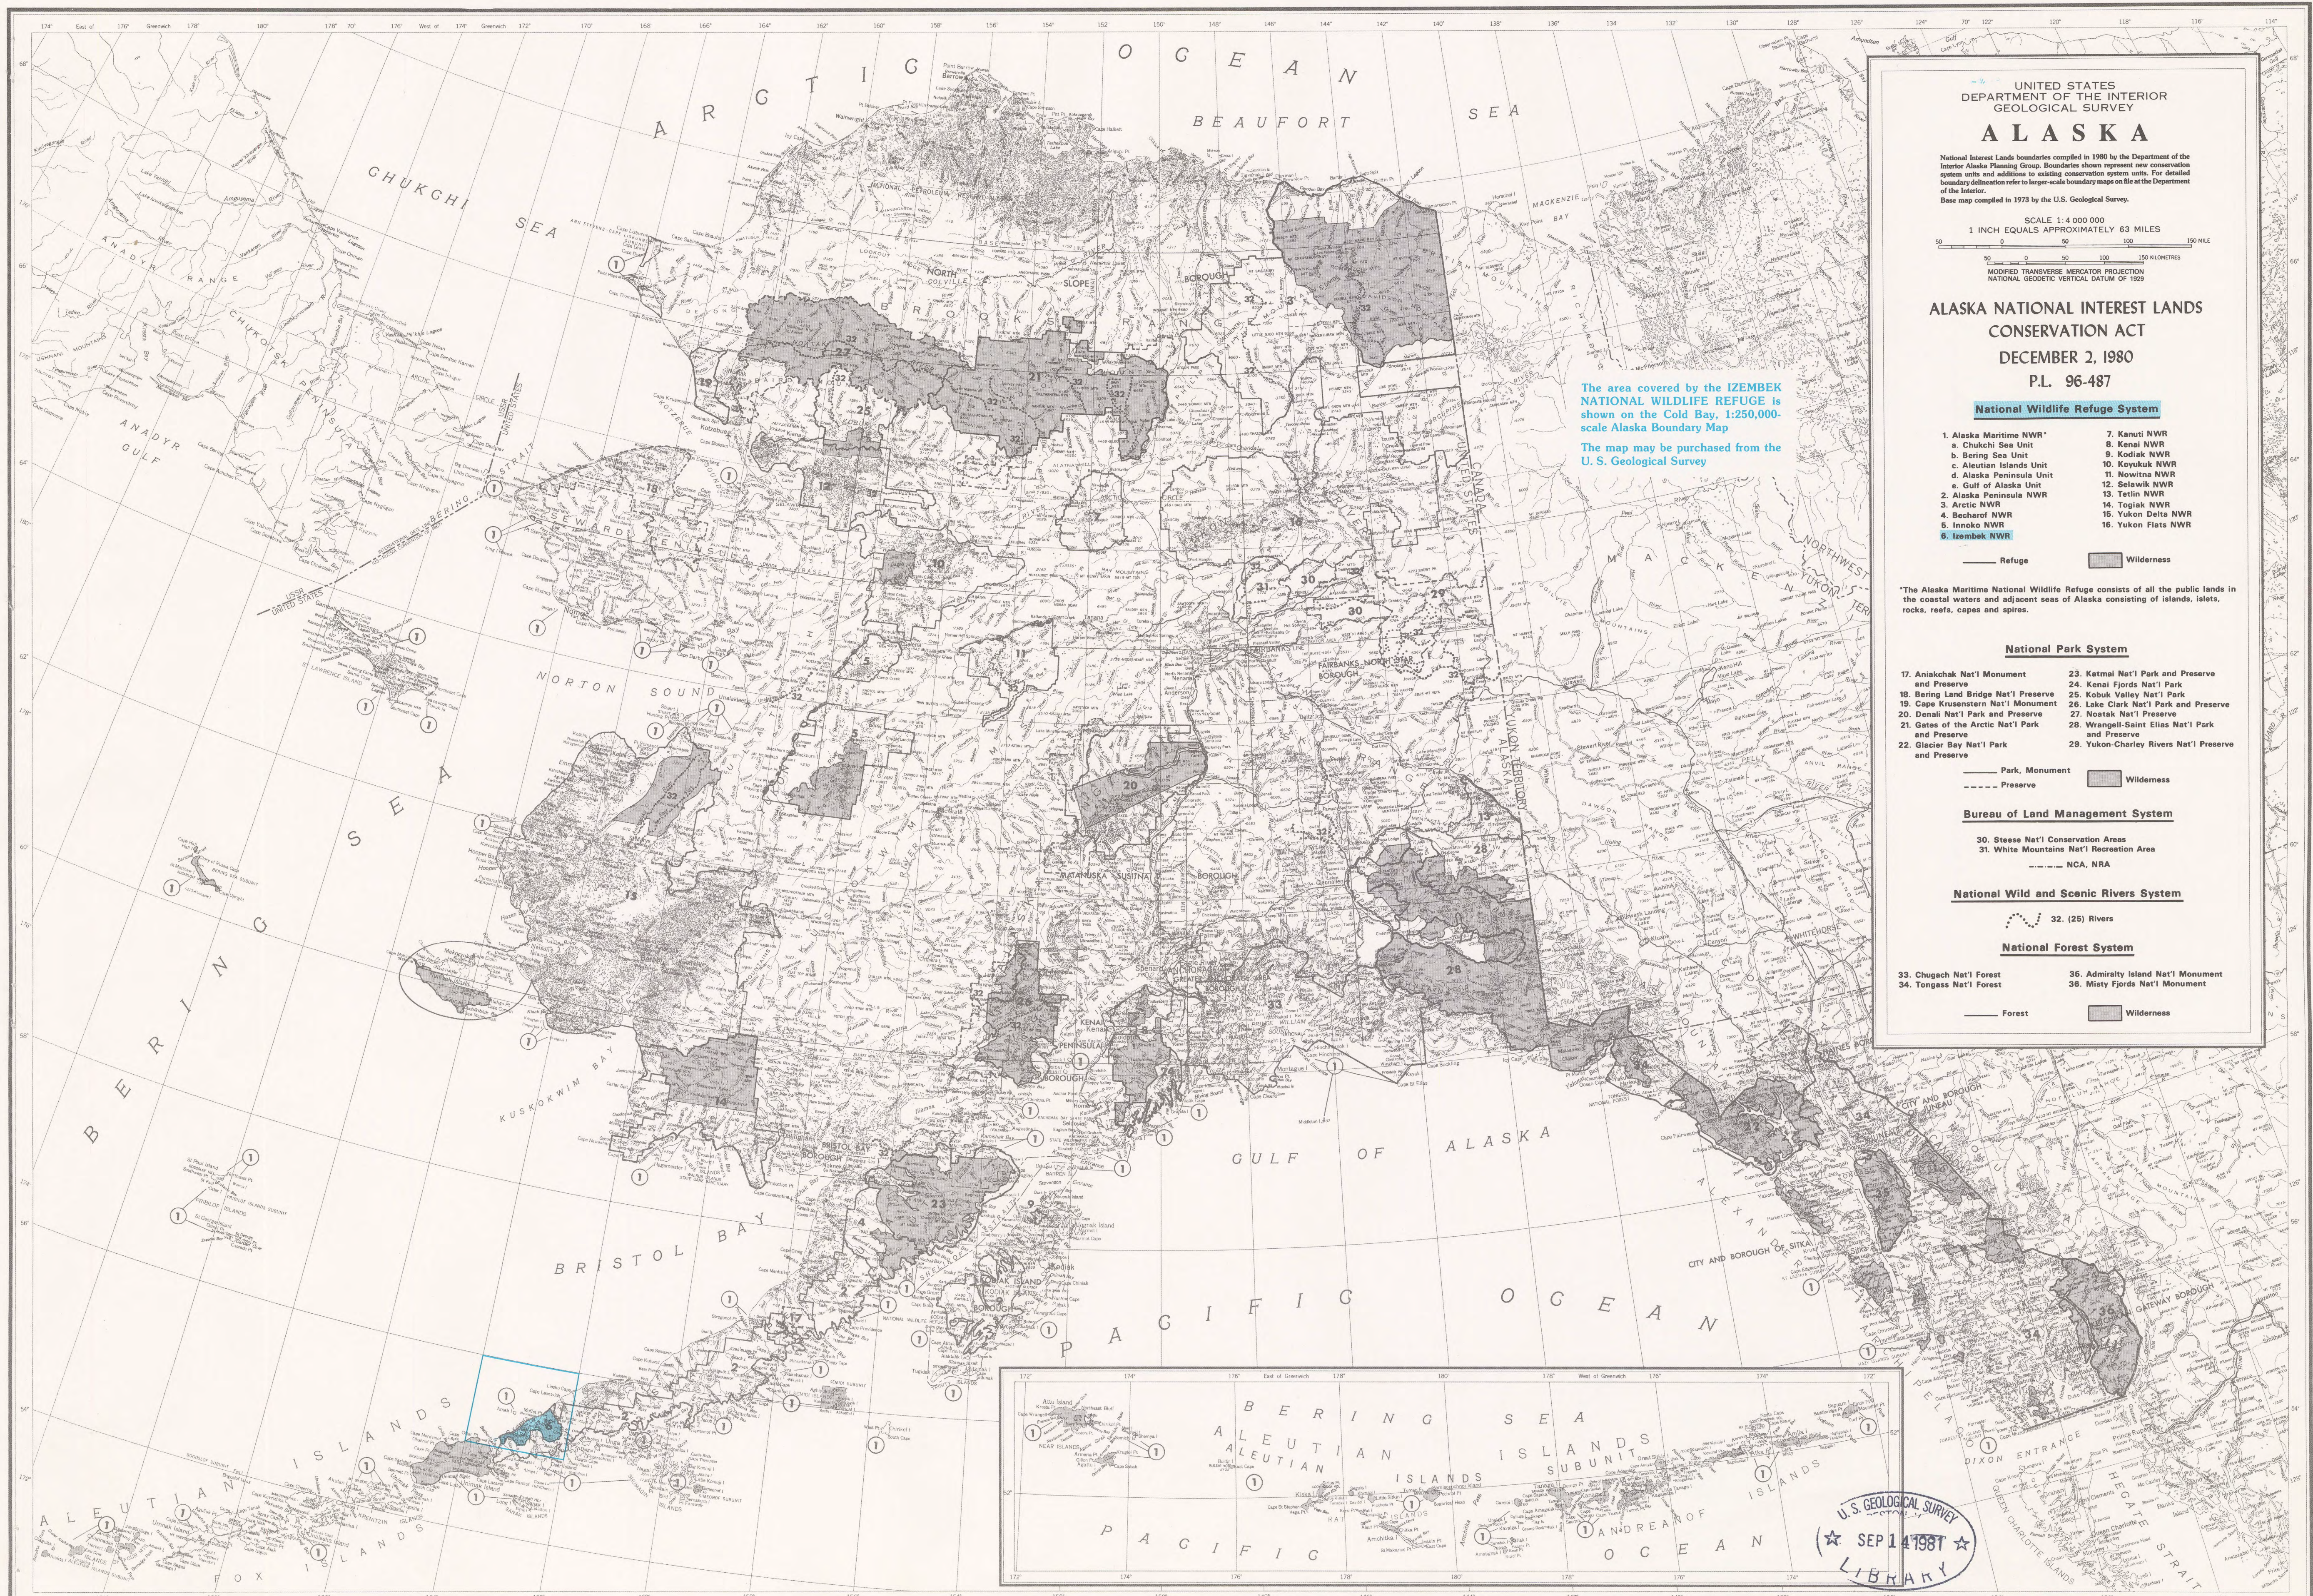

# IZEMBEK NATIONAL WILDLIFE REFUGE, ALASKA

The area covered by the IZEMBEK NATIONAL WILDLIFE REFUGE is shown on the Cold Bay, 1:250,000-scale Alaska Boundary Map. The map may be purchased from the U. S. Geological Survey.

## ALASKA

National Interest Lands boundaries compiled in 1980 by the Department of the Interior Alaska Planning Group. Boundaries shown represent new conservation system units and additions to existing conservation system units. For detailed boundary delineation refer to larger-scale boundary maps on file at the Department of the Interior.  
Base map compiled in 1978 by the U.S. Geological Survey.

SCALE 1:4 000 000  
1 INCH EQUALS APPROXIMATELY 63 MILES

MODIFIED TRANSVERSE MERCATOR PROJECTION  
NATIONAL GEODETIC VERTICAL DATUM OF 1929

— Refuge      Wilderness

<sup>a</sup>The Alaska Maritime National Wildlife Refuge consists of all the public lands in the coastal waters and adjacent seas of Alaska consisting of islands, islets, rocks, reefs, capes and spires.