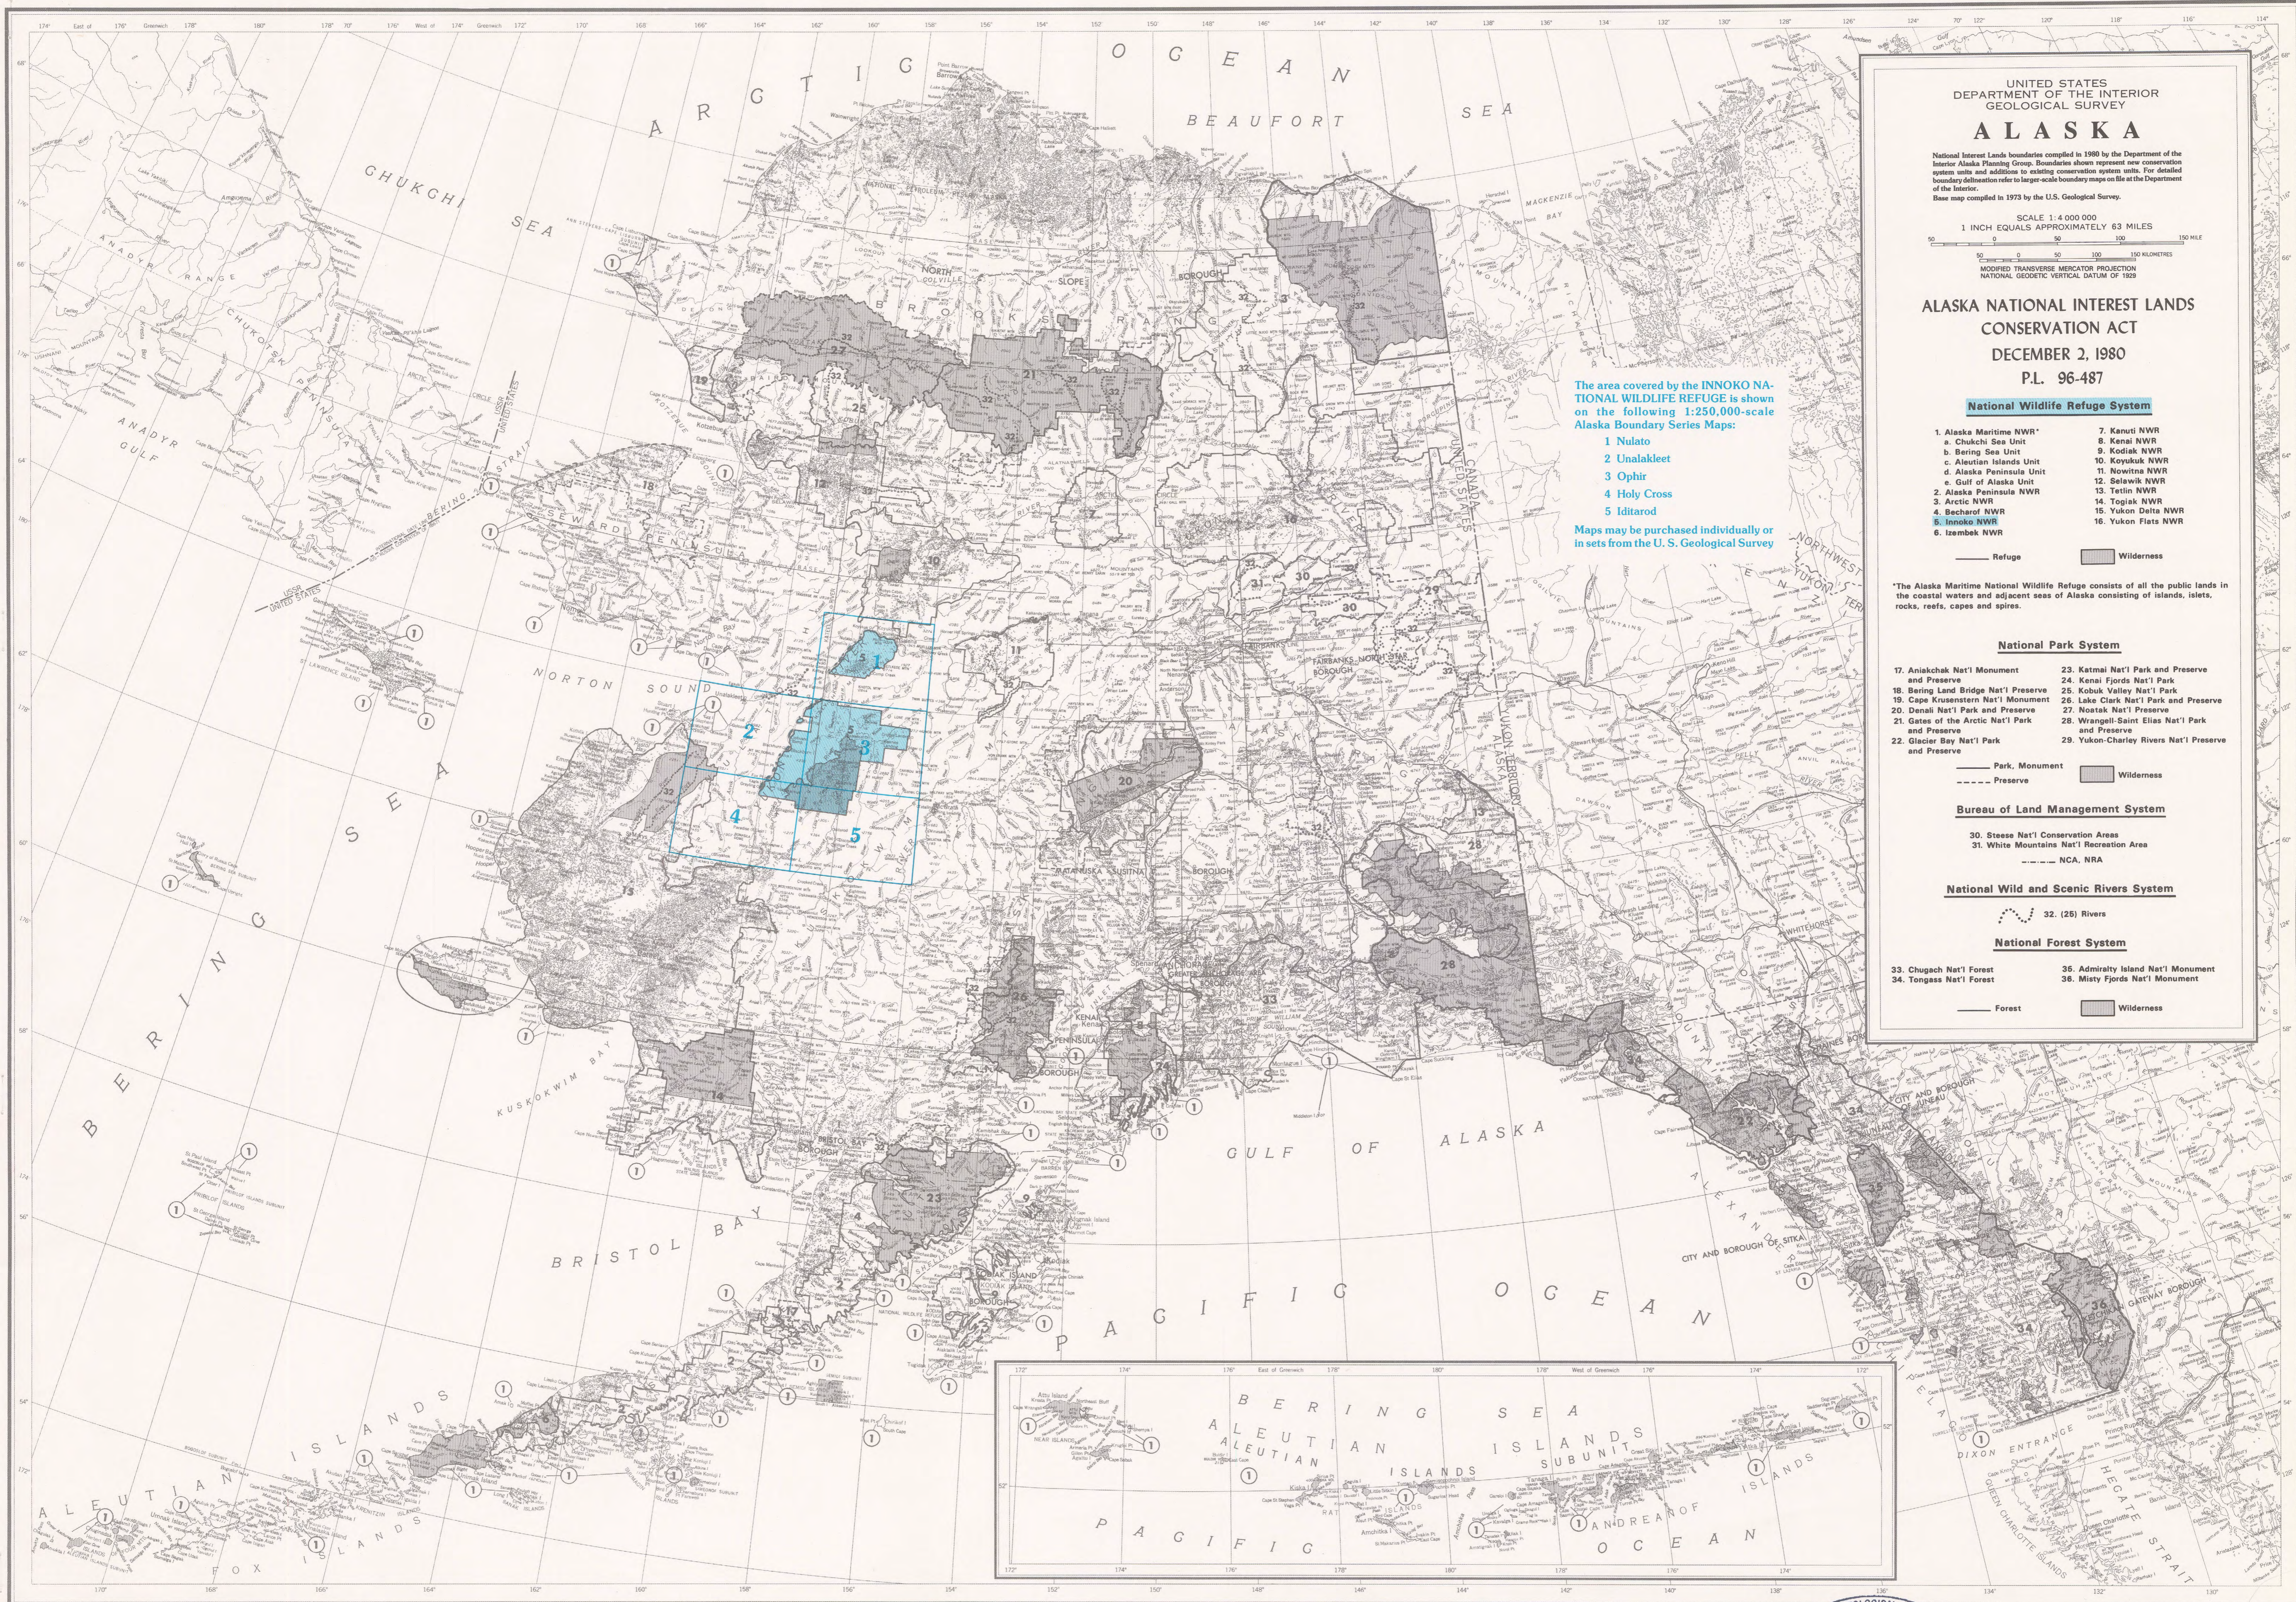

INNOKO NATIONAL WILDLIFE REFUGE, ALASKA

The area covered by the INNOKO NATIONAL WILDLIFE REFUGE is shown on the following 1:250,000-scale Alaska Boundary Series Maps:

1. 1 Nulato
2. 2 Unalakleet
3. 3 Ophir
4. 4 Holy Cross
5. 5 Iditarod

Maps may be purchased individually or in sets from the U. S. Geological Survey

UNITED STATES
DEPARTMENT OF THE INTERIOR
GEOLOGICAL SURVEY

ALASKA

SCALE 1:4 000 000
1 INCH EQUALS APPROXIMATELY 63 MILES

MODIFIED TRANSVERSE MERCATOR PROJECTION
NATIONAL GEODETIC VERTICAL DATUM OF 1929

ALASKA NATIONAL INTEREST LANDS
CONSERVATION ACT
DECEMBER 2, 1980
P.L. 96-487

National Wildlife Refuge System

1. Alaska Maritime NWR*	7. Kanuti NWR
a. Chukchi Sea Unit	8. Kenai NWR
b. Bering Sea Unit	9. Kodiak NWR
c. Aleutian Islands Unit	10. Koyukuk NWR
d. Alaska Peninsula Unit	11. Nowitna NWR
e. Gulf of Alaska Unit	12. Selawik NWR
2. Alaska Peninsula NWR	13. Tetlin NWR
3. Arctic NWR	14. Toigiak NWR
4. Becharof NWR	15. Yukon Delta NWR
5. Innoko NWR	16. Yukon Flats NWR
6. Izembek NWR	

— Refuge   Wilderness

*The Alaska Maritime National Wildlife Refuge consists of all the public lands in the coastal waters and adjacent seas of Alaska consisting of islands, islets, rocks, reefs, capes and spires.

National Park System

17. Aniakchak Nat'l Monument and Preserve	23. Katmai Nat'l Park and Preserve
18. Bering Land Bridge Nat'l Preserve	24. Kenai Fjords Nat'l Park
19. Cape Krusenstern Nat'l Monument	25. Kobuk Valley Nat'l Park
20. Denali Nat'l Park and Preserve	26. Lake Clark Nat'l Park and Preserve
21. Gates of the Arctic Nat'l Park and Preserve	27. Noatak Nat'l Preserve
22. Glacier Bay Nat'l Park and Preserve	28. Wrangell-Saint Elias Nat'l Park and Preserve
	29. Yukon-Charley Rivers Nat'l Preserve and Preserve

— Park, Monument   Wilderness
--- Preserve

Bureau of Land Management System

30. Steese Nat'l Conservation Areas
31. White Mountains Nat'l Recreation Area
--- NCA, NRA

National Wild and Scenic Rivers System

32. (26) Rivers

National Forest System

33. Chugach Nat'l Forest	35. Admiralty Island Nat'l Monument
34. Tongass Nat'l Forest	36. Misty Fjords Nat'l Monument

2. Forest   Wilderness

Innok National Wildlife Refuge, Alaska

m(286)585.7
19810
set 5
Index sheet