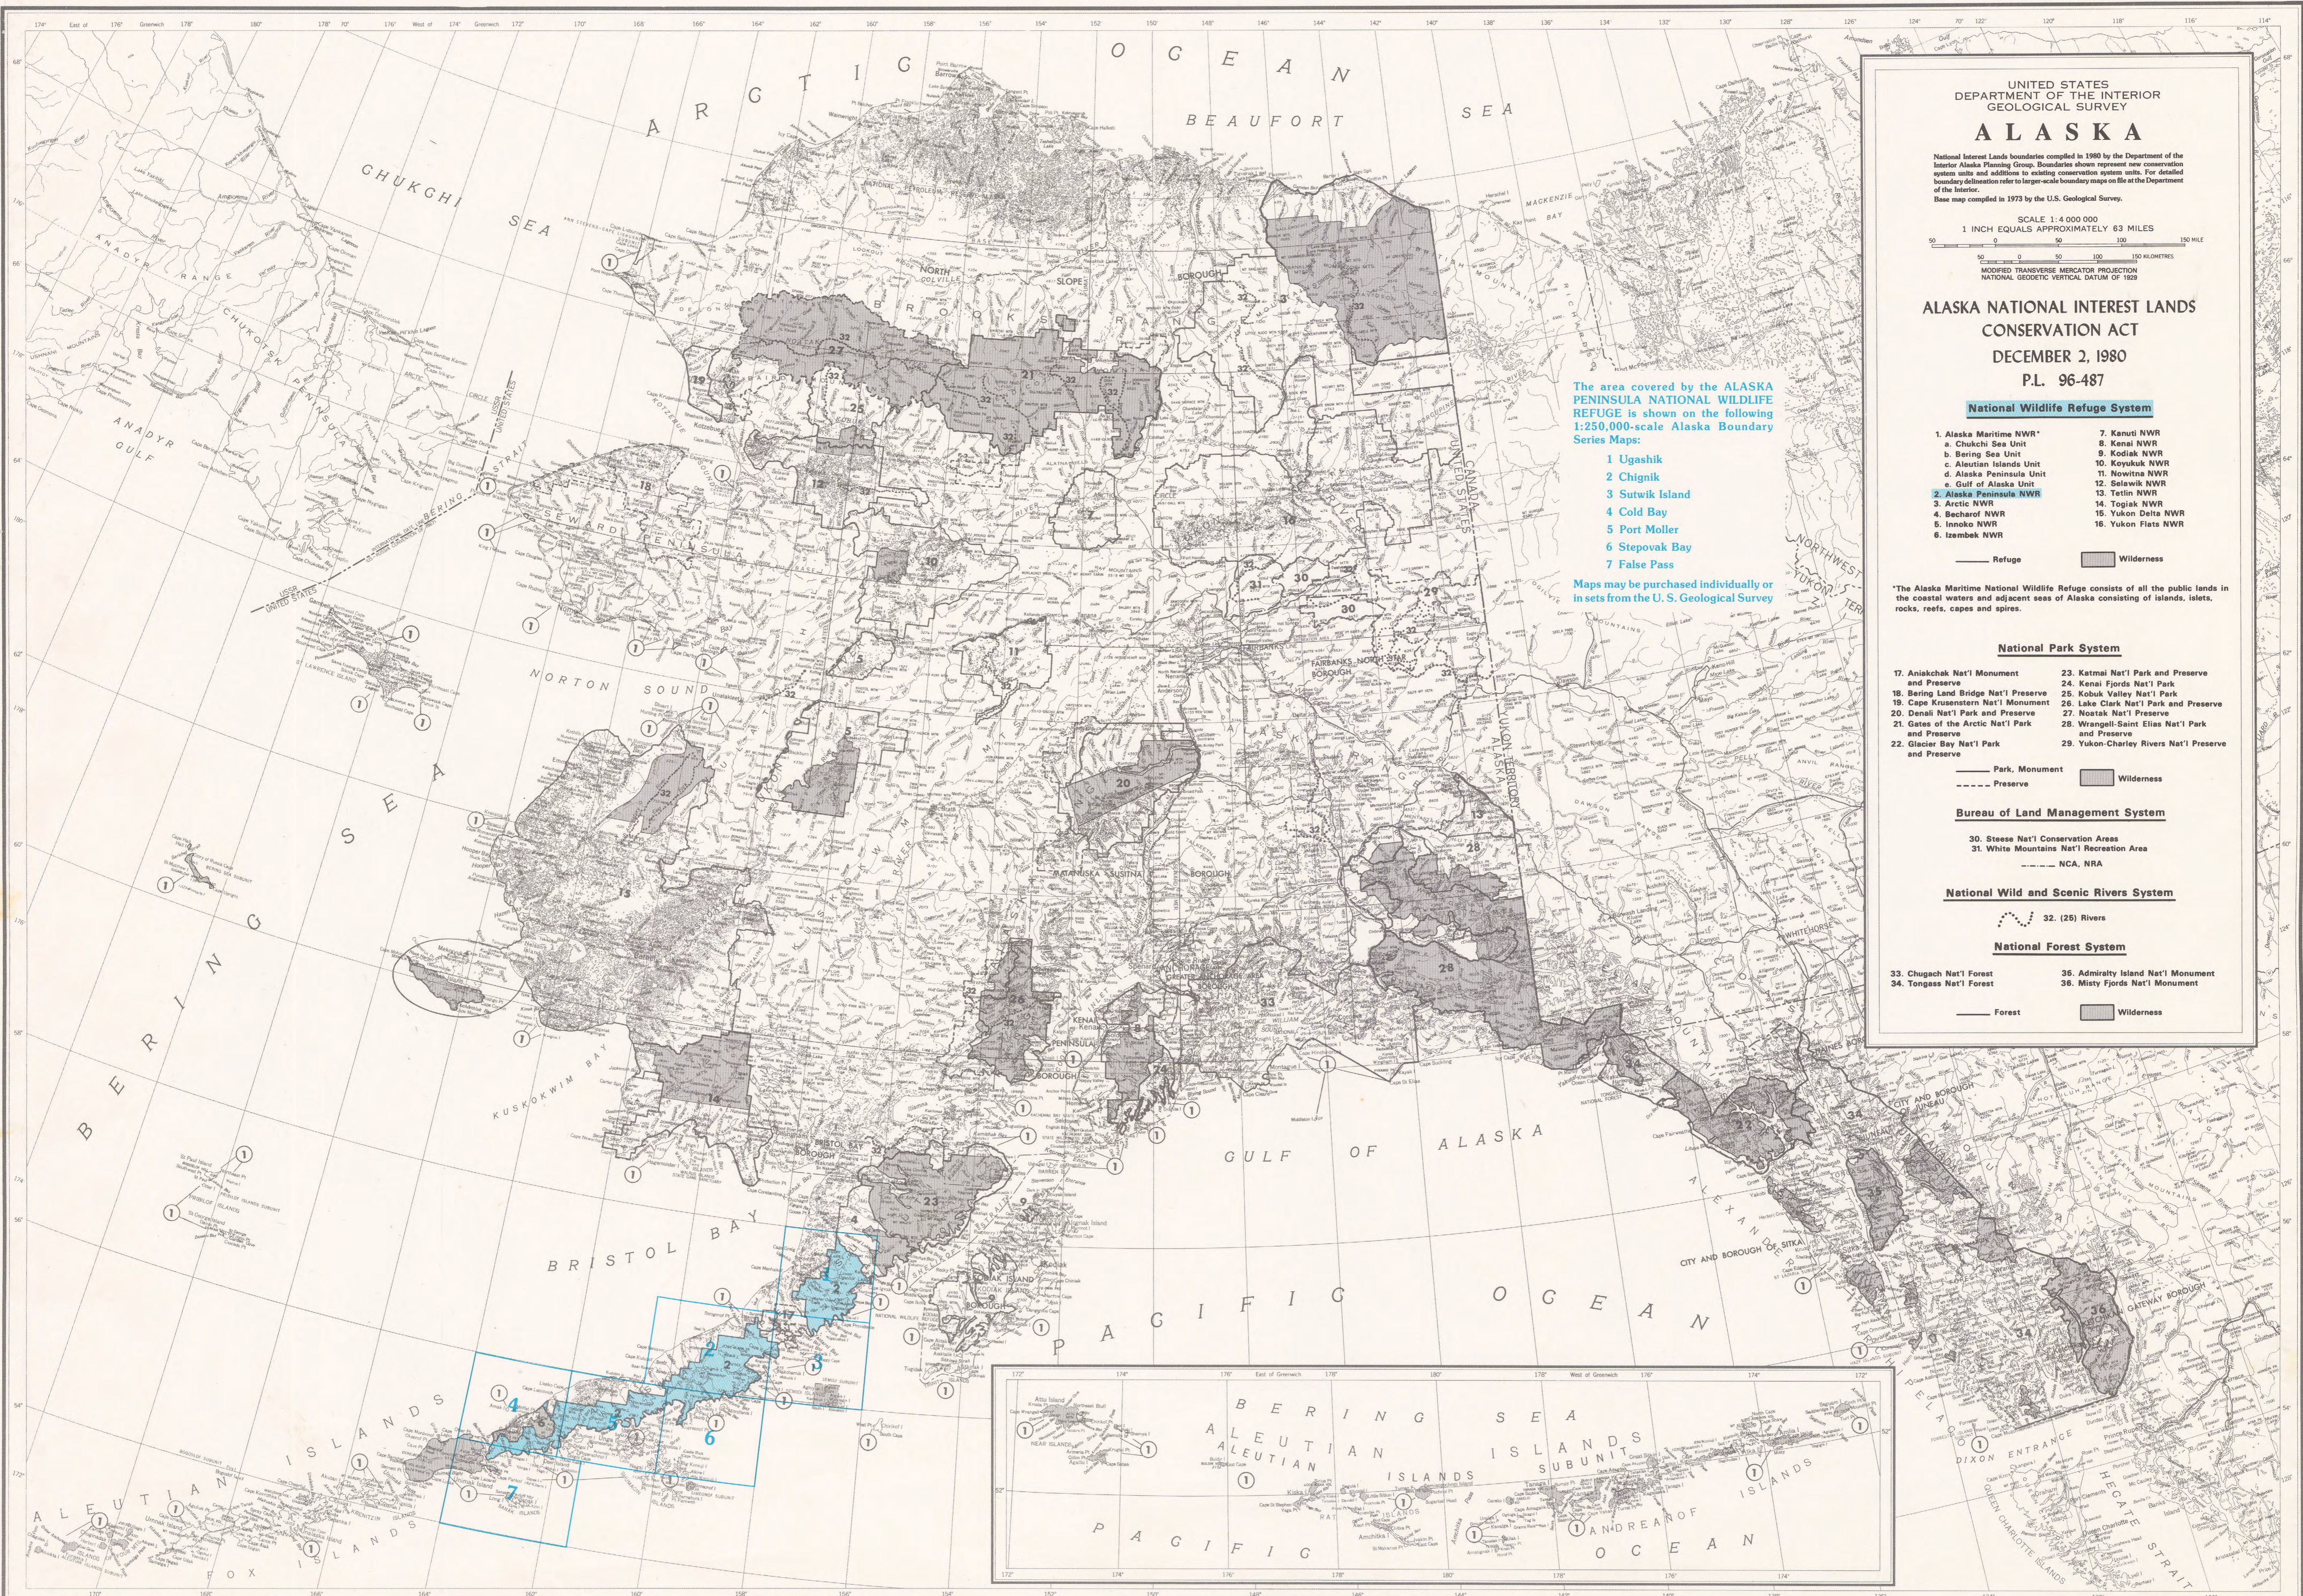

ALASKA PENINSULA NATIONAL WILDLIFE REFUGE, ALASKA

The area covered by the ALASKA PENINSULA NATIONAL WILDLIFE REFUGE is shown on the following 1:250,000-scale Alaska Boundary Series Maps:

- 1 Ugashik
- 2 Chignik
- 3 Sutwik Island
- 4 Cold Bay
- 5 Port Moller
- 6 Stepovak Bay
- 7 False Pass

Maps may be purchased individually or in sets from the U. S. Geological Survey

UNITED STATES
DEPARTMENT OF THE INTERIOR
GEOLOGICAL SURVEY

ALASKA

National Interest Lands boundaries compiled in 1980 by the Department of the Interior Alaska Planning Group. Boundaries shown represent new conservation system units and additions to existing conservation system units. For detailed boundary delineation refer to larger-scale boundary maps on file at the Department of the Interior.
Base map compiled in 1973 by the U.S. Geological Survey.

SCALE 1:4 000 000
1 INCH EQUALS APPROXIMATELY 63 MILES

MODIFIED TRANSVERSE MERCATOR PROJECTION
NATIONAL GEODETIC VERTICAL DATUM OF 1929

ALASKA NATIONAL INTEREST LANDS CONSERVATION ACT DECEMBER 2, 1980 P.L. 96-487

— Refuge Wilderness

*The Alaska Maritime National Wildlife Refuge consists of all the public lands in the coastal waters and adjacent seas of Alaska consisting of islands, islets, rocks, reefs, capes and spires.