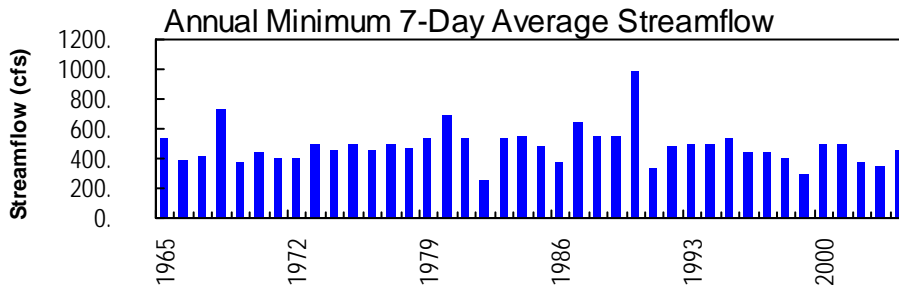

2004 Water Year SOUTH CENTRAL ALASKA

15292700 TALKEETNA RIVER NEAR TALKEETNA ALASKA

Latitude: 62° 20 ' 49"

Longitude: 150° 01 ' 01"

Hydrologic Unit Code: 19020503

Drainage Area: 1996. mi²

NO PHOTOS AVAILABLE FOR THIS SITE