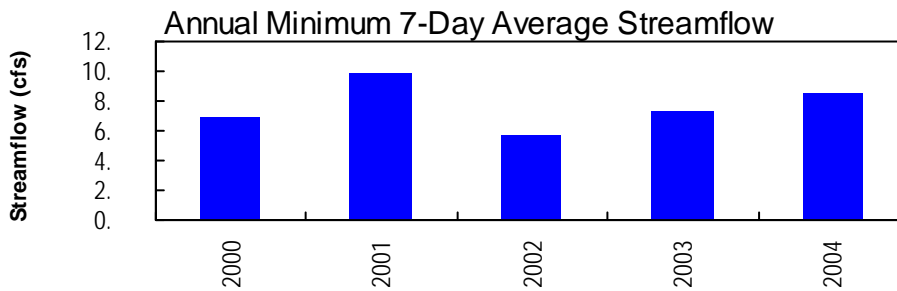

2004 Water Year
SOUTHEAST ALASKA

15057580 KAHTAHEENA RIVER ABOVE UPPER FALLS NEAR GUSTAVUS ALASKA

Latitude: 58° 26 ' 37"

Longitude: 135° 36 ' 01"

Hydrologic Unit Code: 19010302

Drainage Area: 10.1 mi²

NO PHOTOS AVAILABLE FOR THIS SITE