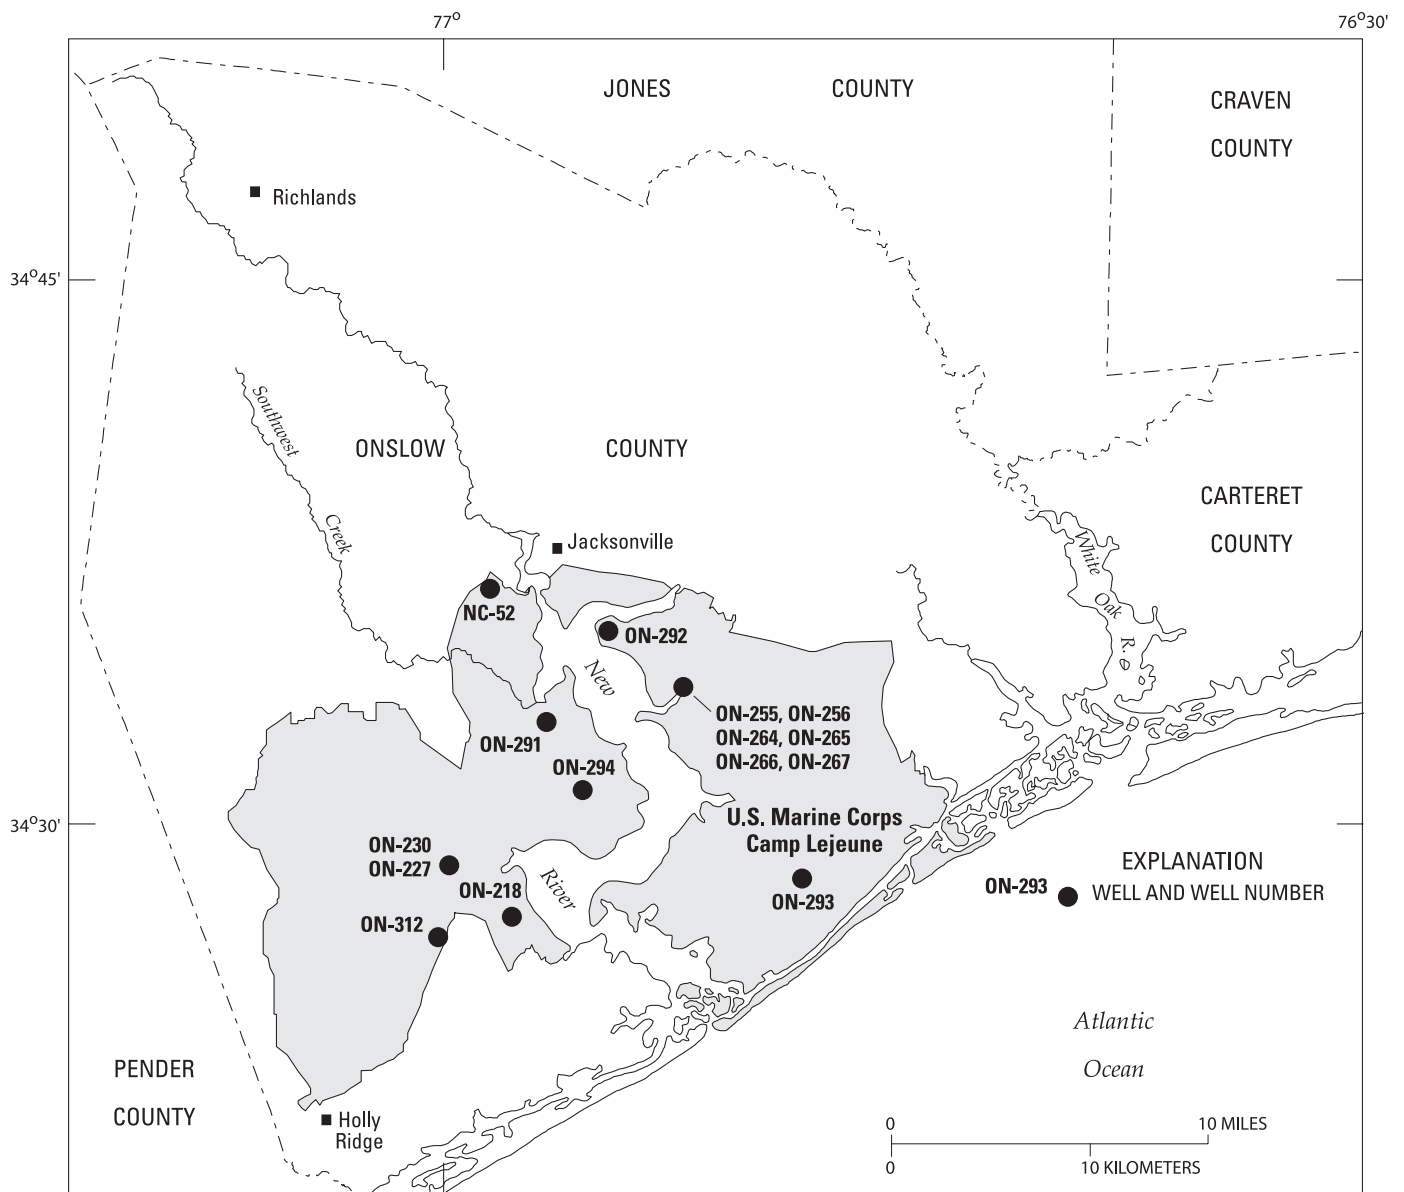

LOCATION OF ONSLOW COUNTY IN NORTH CAROLINA

Figure 8.--Locations of observation wells in Onslow County, North Carolina.