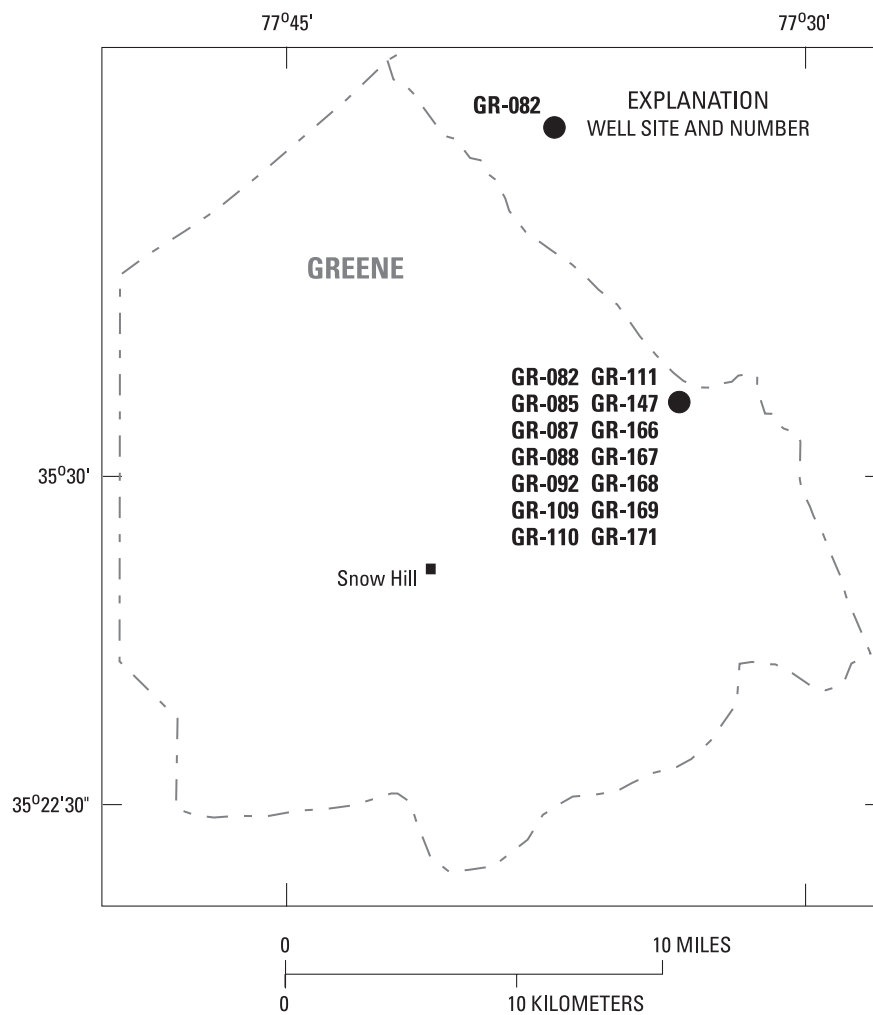

LOCATION OF GREENE COUNTY IN NORTH CAROLINA

Figure 9.--Locations of observation wells in Greene County, North Carolina.