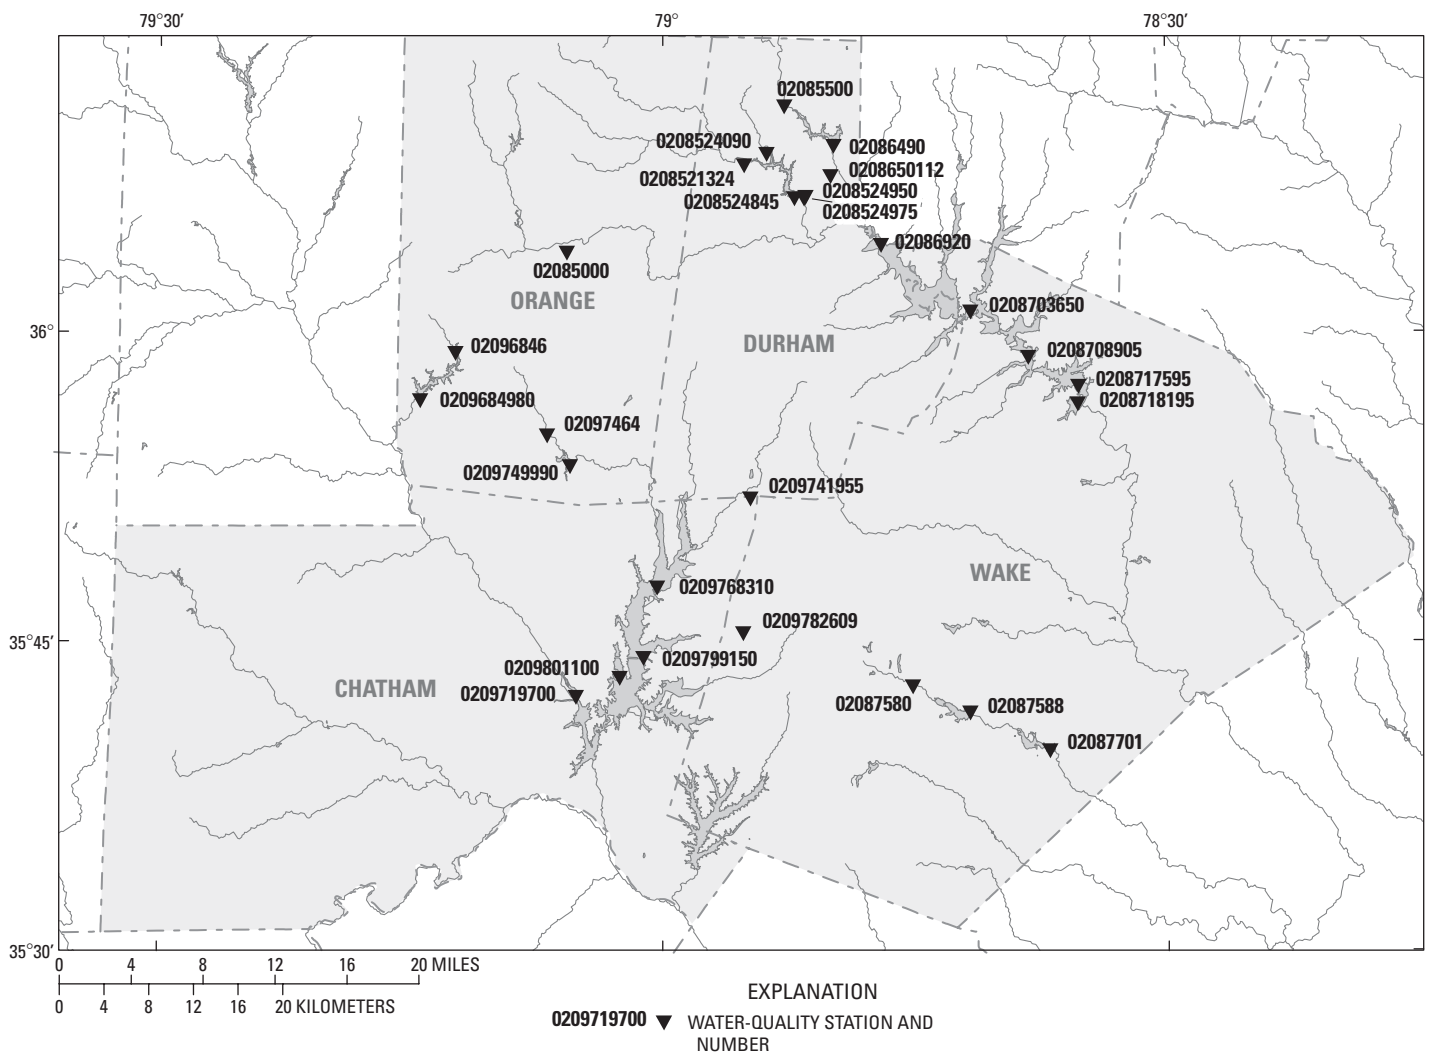

LOCATION OF CHATHAM, DURHAM, ORANGE, AND WAKE COUNTIES, NORTH CAROLINA

Figure 17. Locations of water-quality stations in Chatham, Durham, Orange, and Wake Counties, North Carolina.