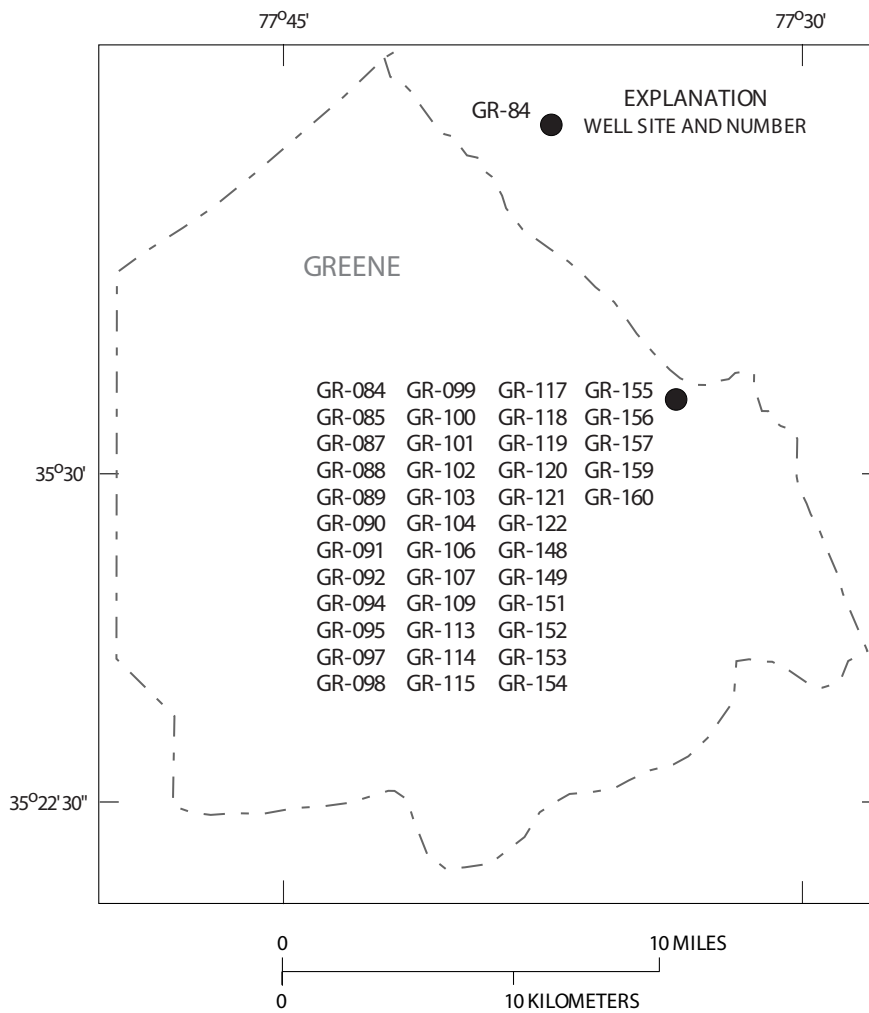

LOCATION OF GREENE COUNTY IN NORTH CAROLINA

Figure 7.--Location of observation wells in Greene County.