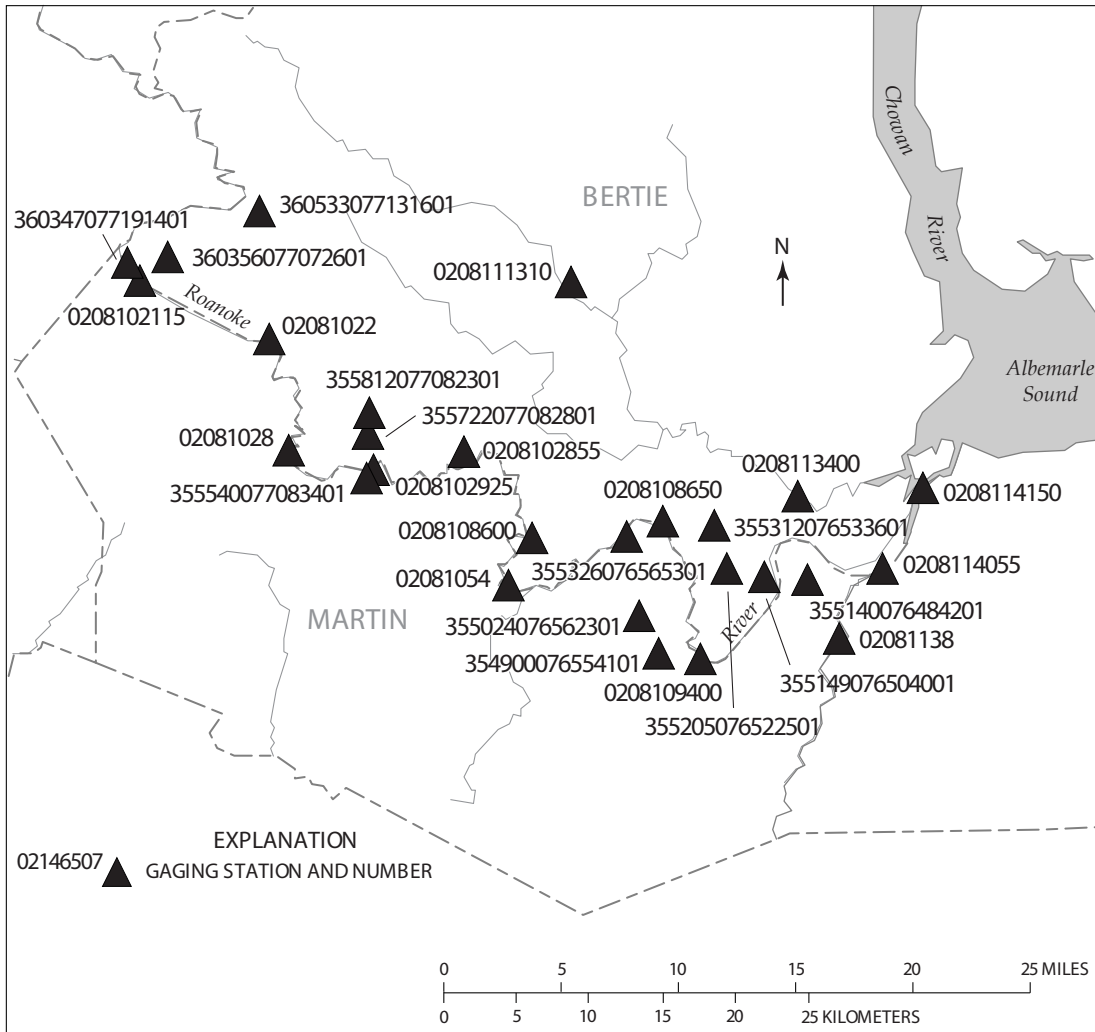

LOCATION OF SITES IN BERTIE AND MARTIN COUNTIES, NORTH CAROLINA

Figure 14.--Locations of gaging stations in Bertie and Martin Counties, North Carolina.