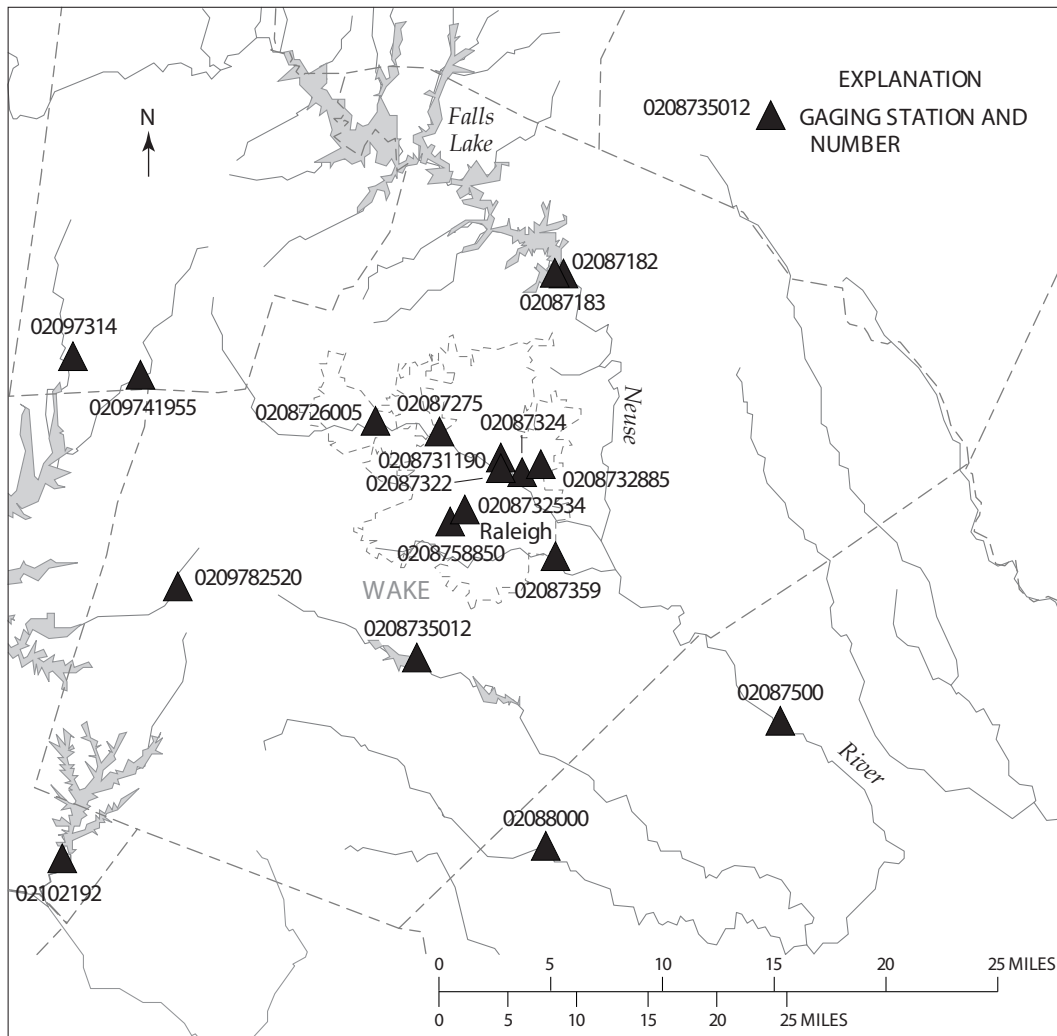

LOCATION OF SITES IN AND AROUND WAKE COUNTY, NORTH CAROLINA

Figure 15.--Locations of gaging stations in and around Wake County, North Carolina.