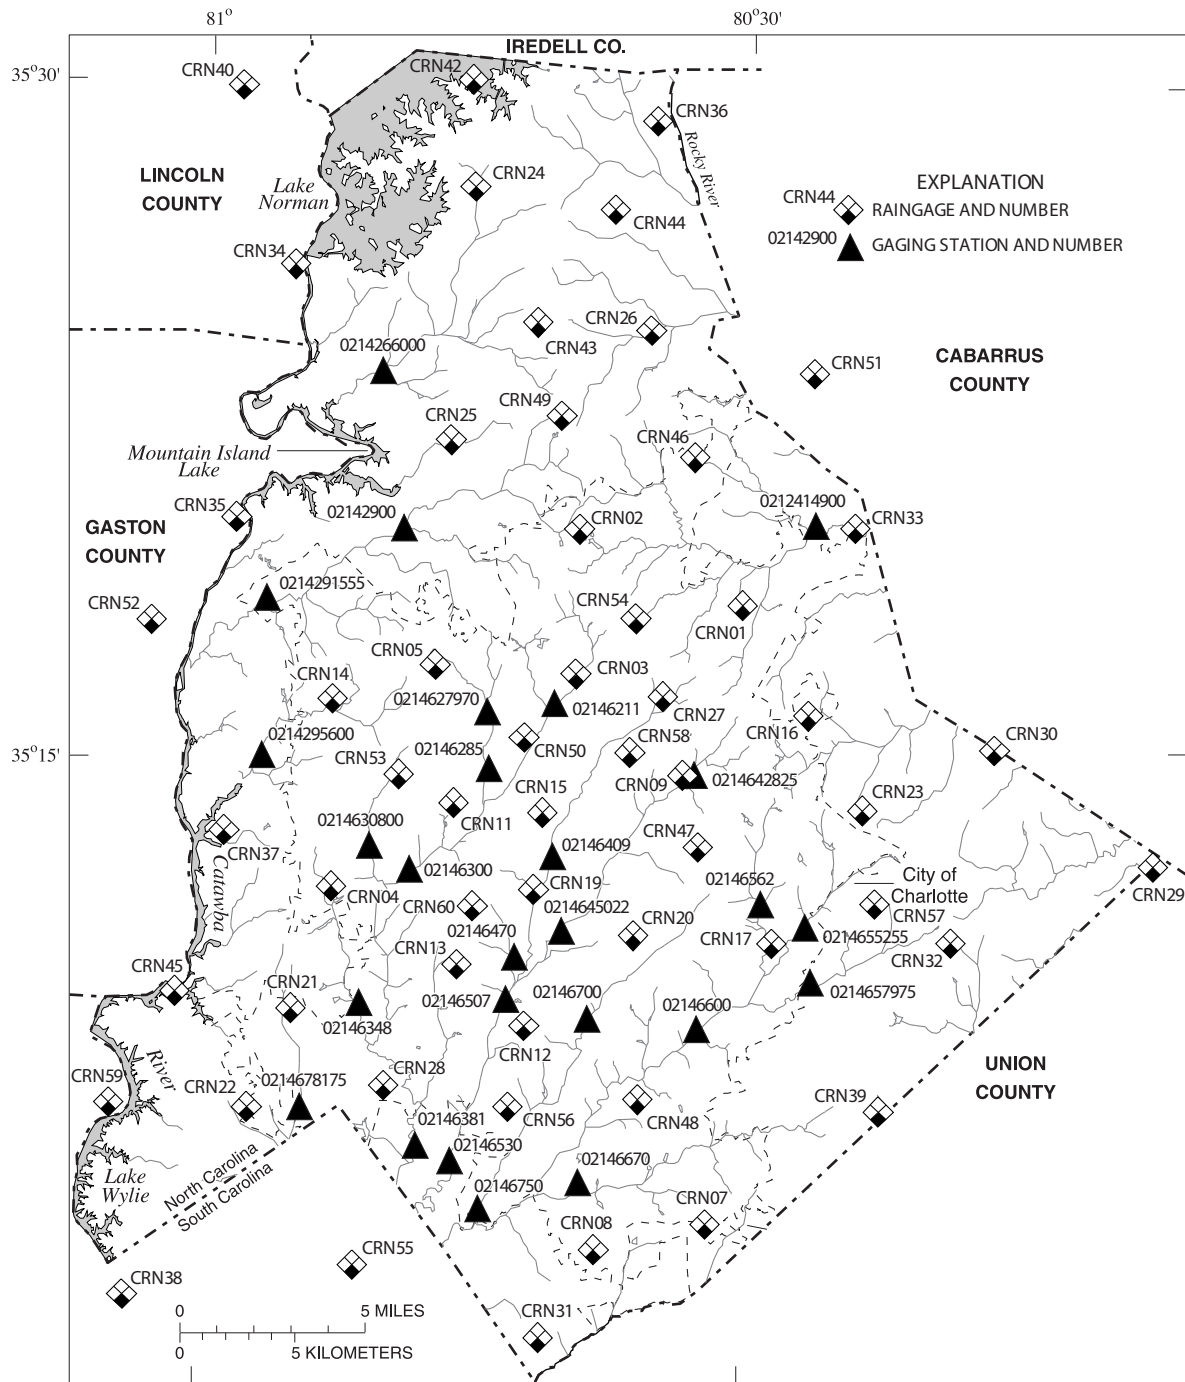

LOCATION OF SITES IN AND AROUND MECKLENBURG COUNTY, NORTH CAROLINA

Figure 16.--Locations of gaging stations in and around Mecklenburg County, North Carolina.