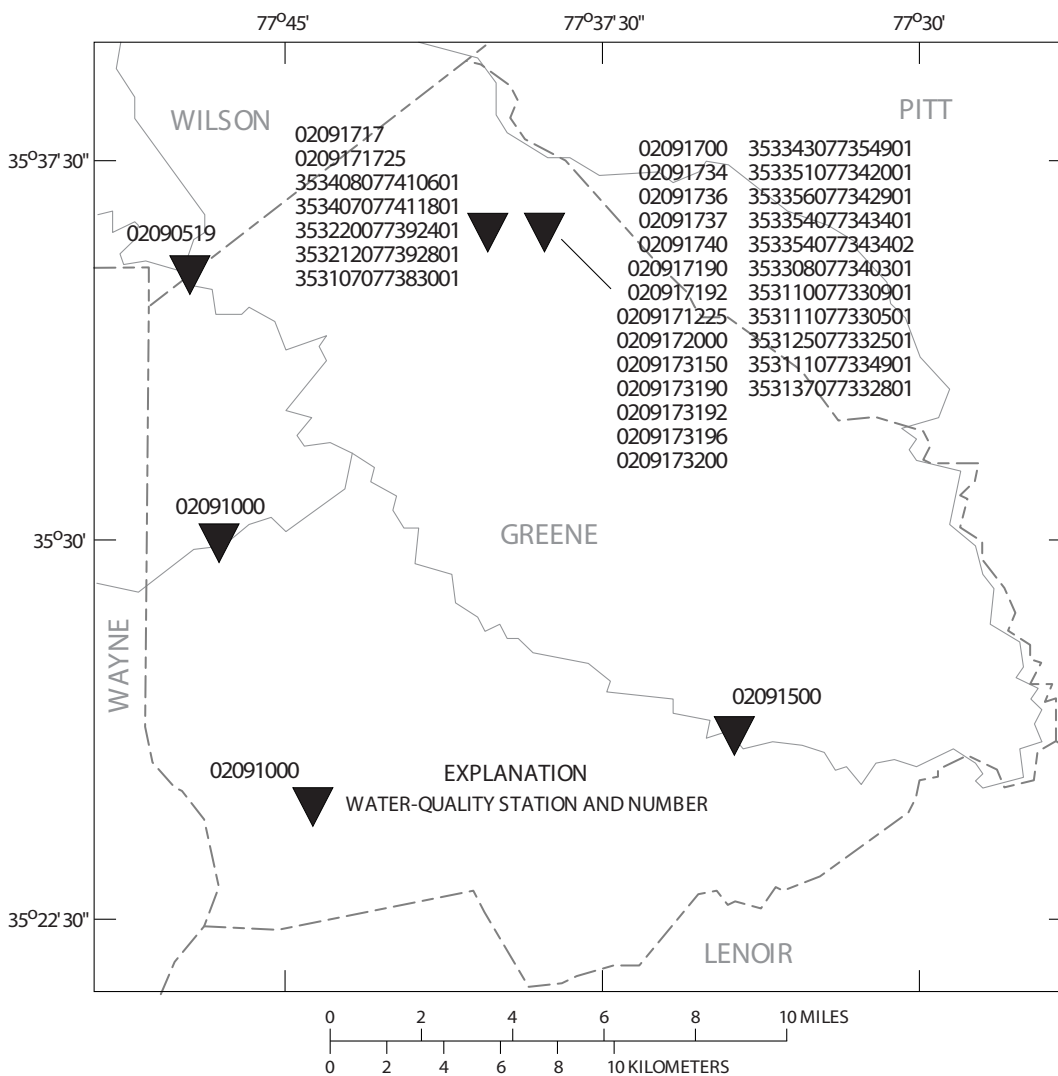

LOCATION OF SITES IN GREENE COUNTY, NORTH CAROLINA

Figure 17.--Locations of water-quality stations in Greene County, North Carolina.