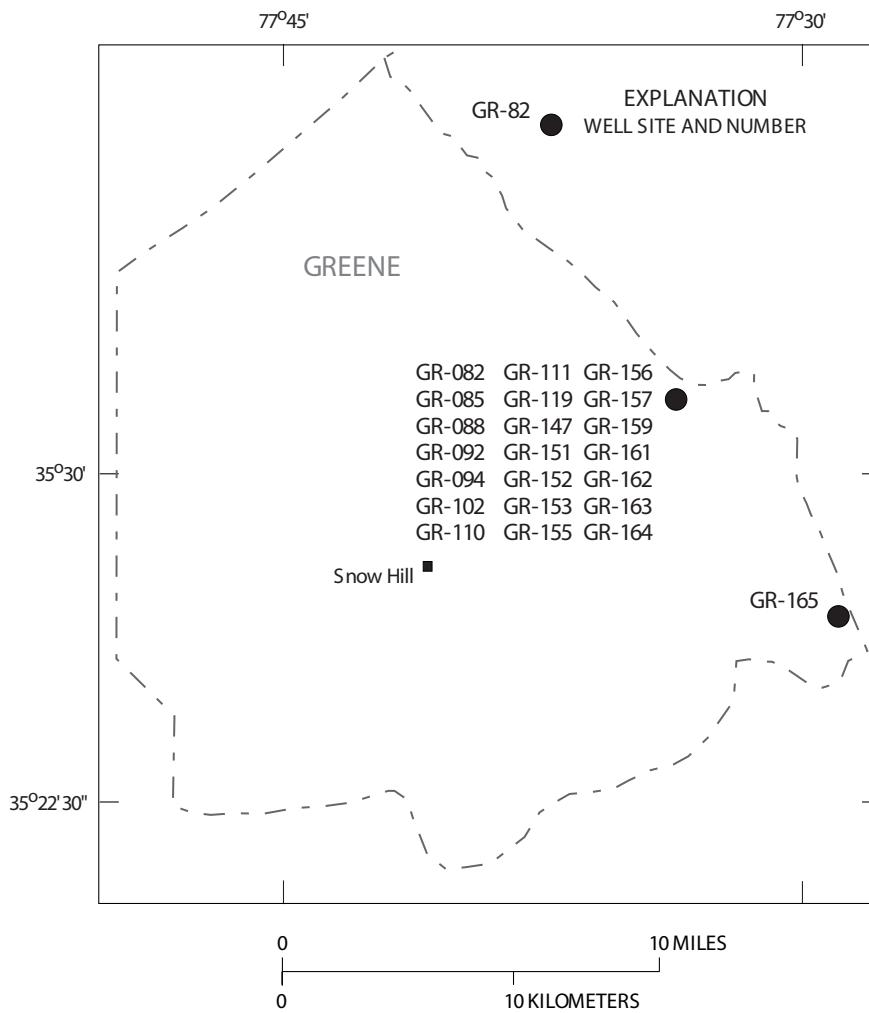

LOCATION OF GREENE COUNTY IN NORTH CAROLINA

Figure 7.--Locations of observation wells in Greene County.