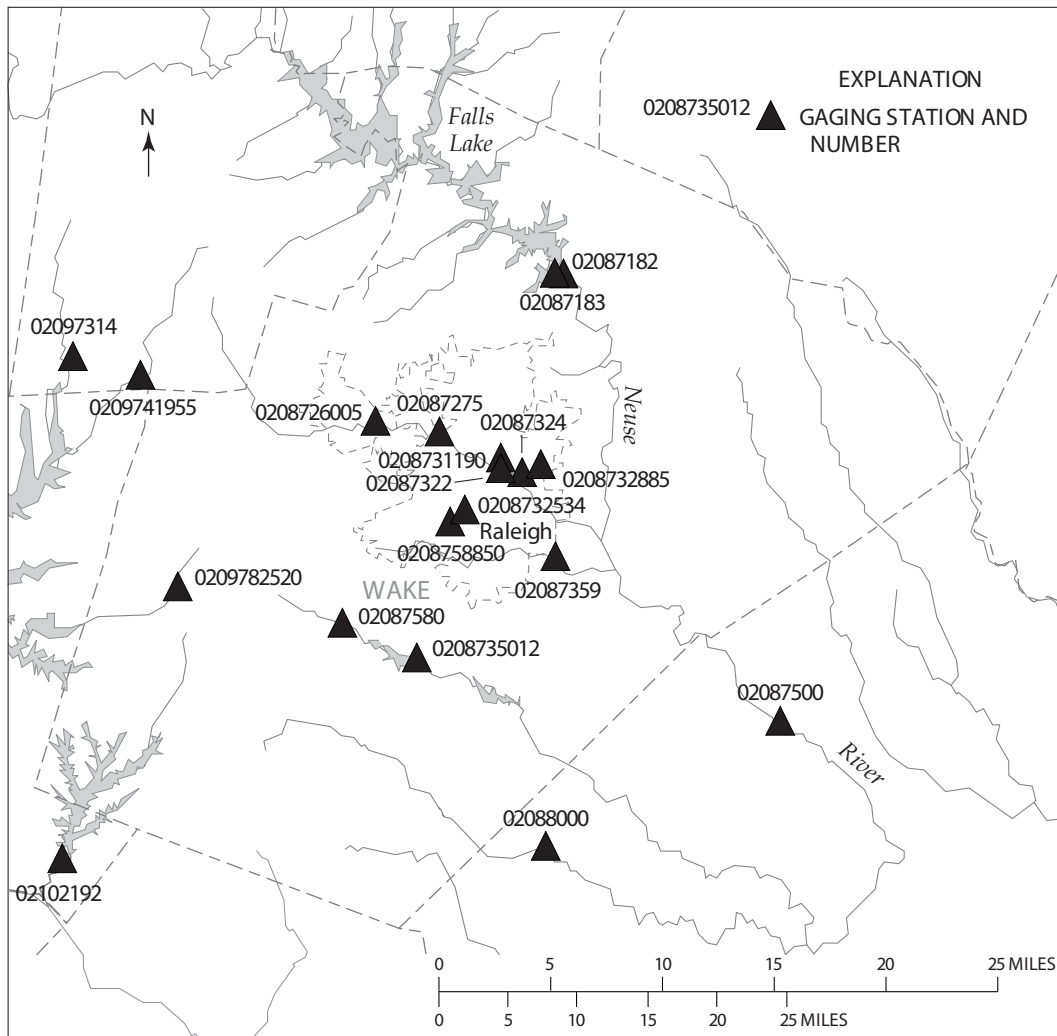

LOCATION OF SITES IN AND AROUND WAKE COUNTY, NORTH CAROLINA

Figure 14.--Locations of gaging stations in and around Wake County, North Carolina.