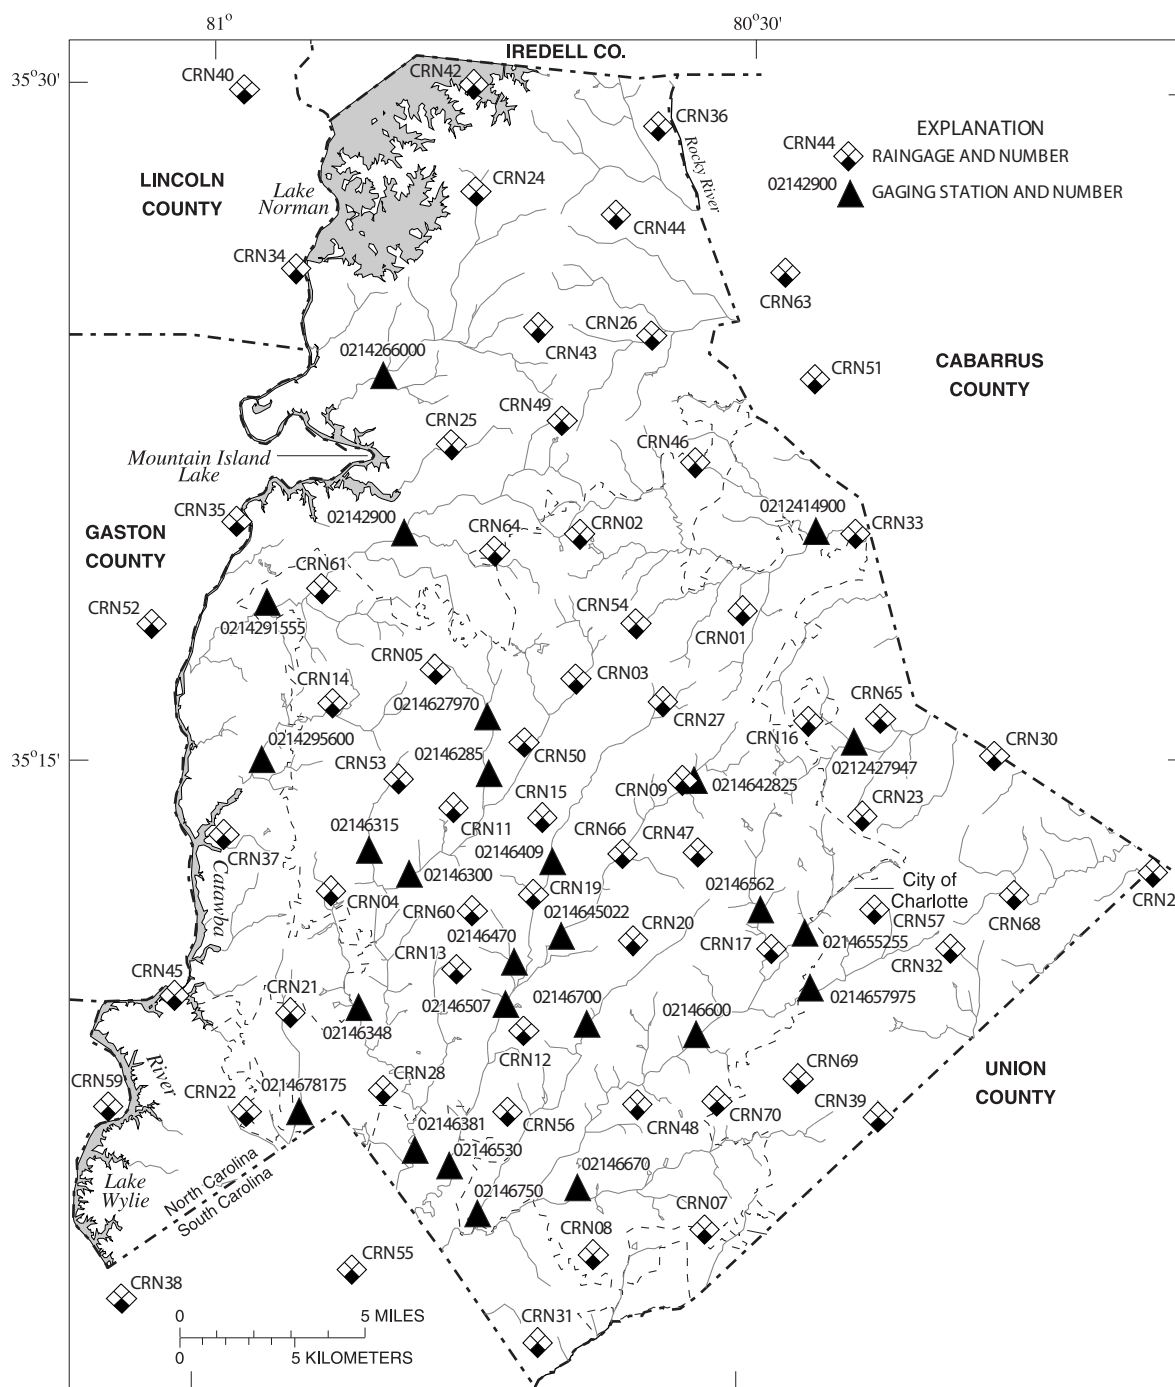

LOCATION OF SITES IN AND AROUND MECKLENBURG COUNTY, NORTH CAROLINA

Figure 15.--Locations of gaging stations in and around Mecklenburg County, North Carolina.