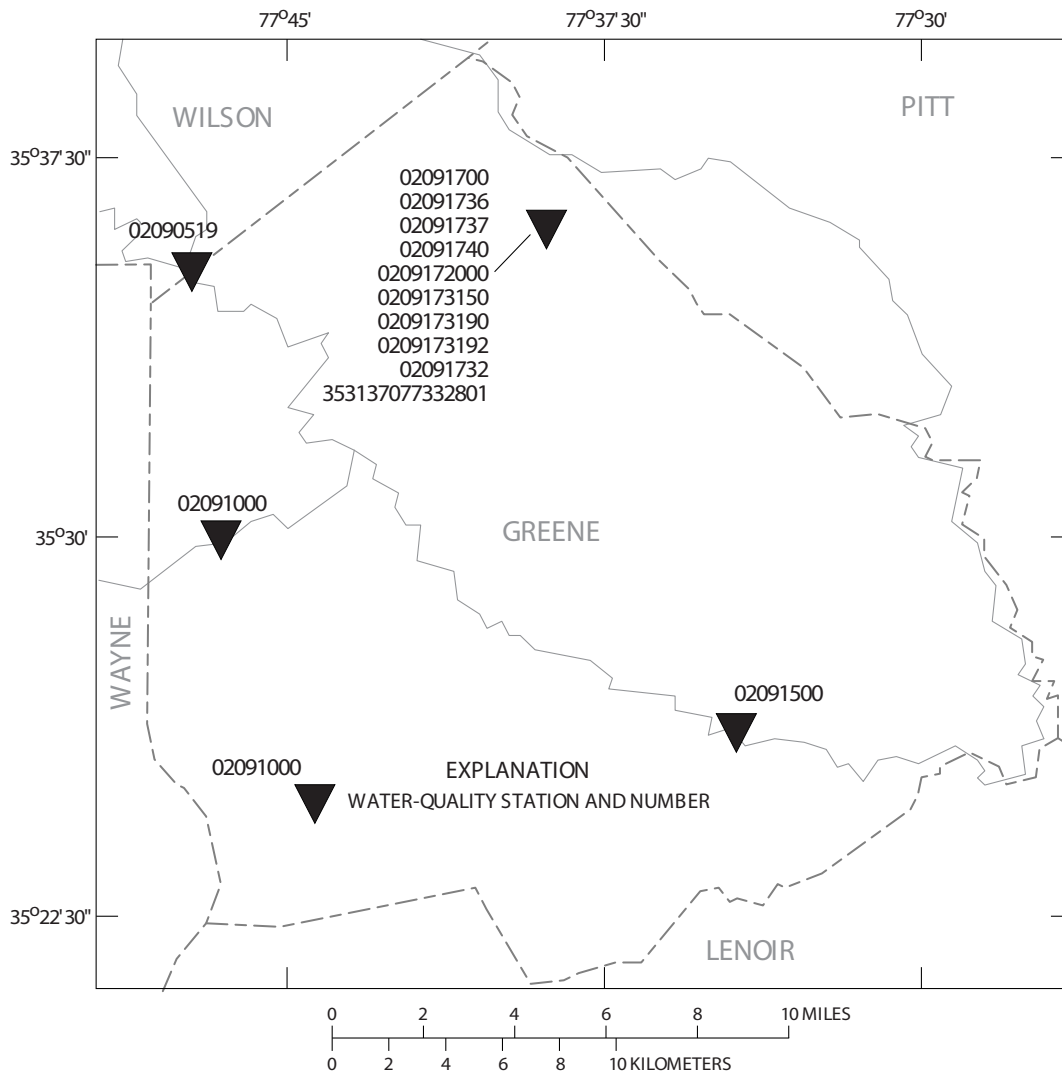

LOCATION OF SITES IN GREENE COUNTY, NORTH CAROLINA

Figure 16.--Locations of water-quality stations in Greene County, North Carolina.