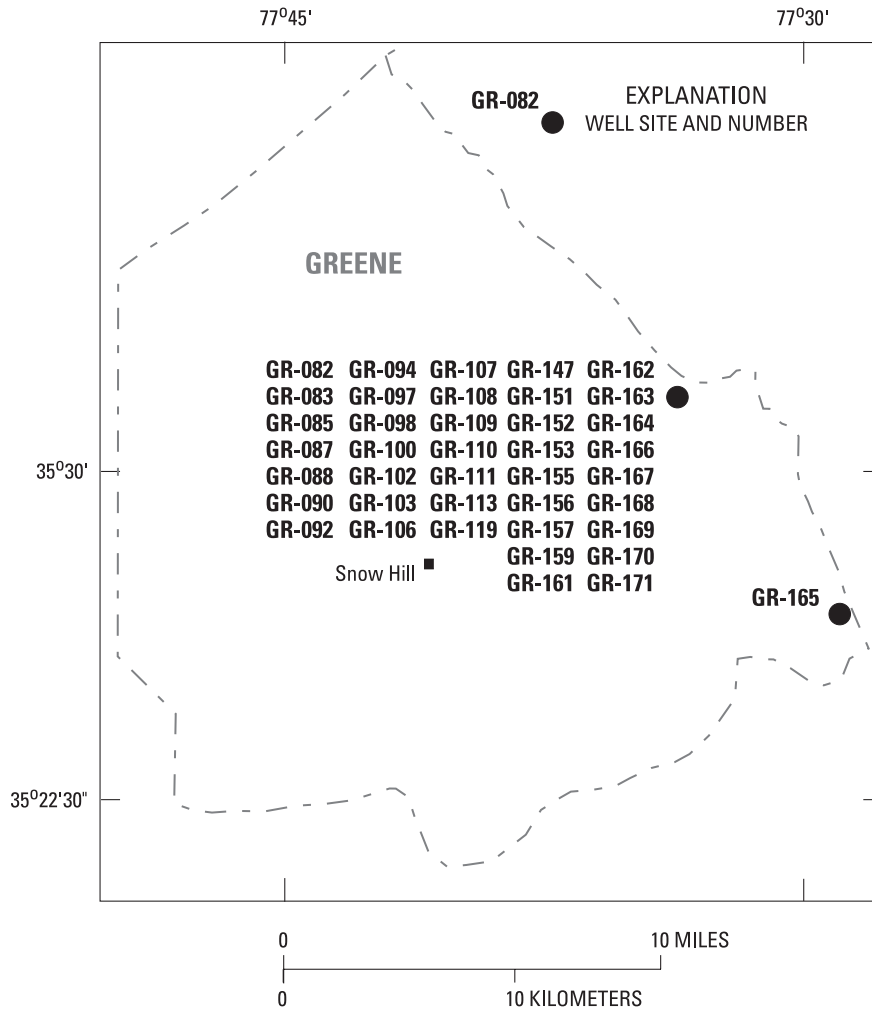

LOCATION OF GREENE COUNTY IN NORTH CAROLINA

Figure 7.--Locations of observation wells in Greene County.