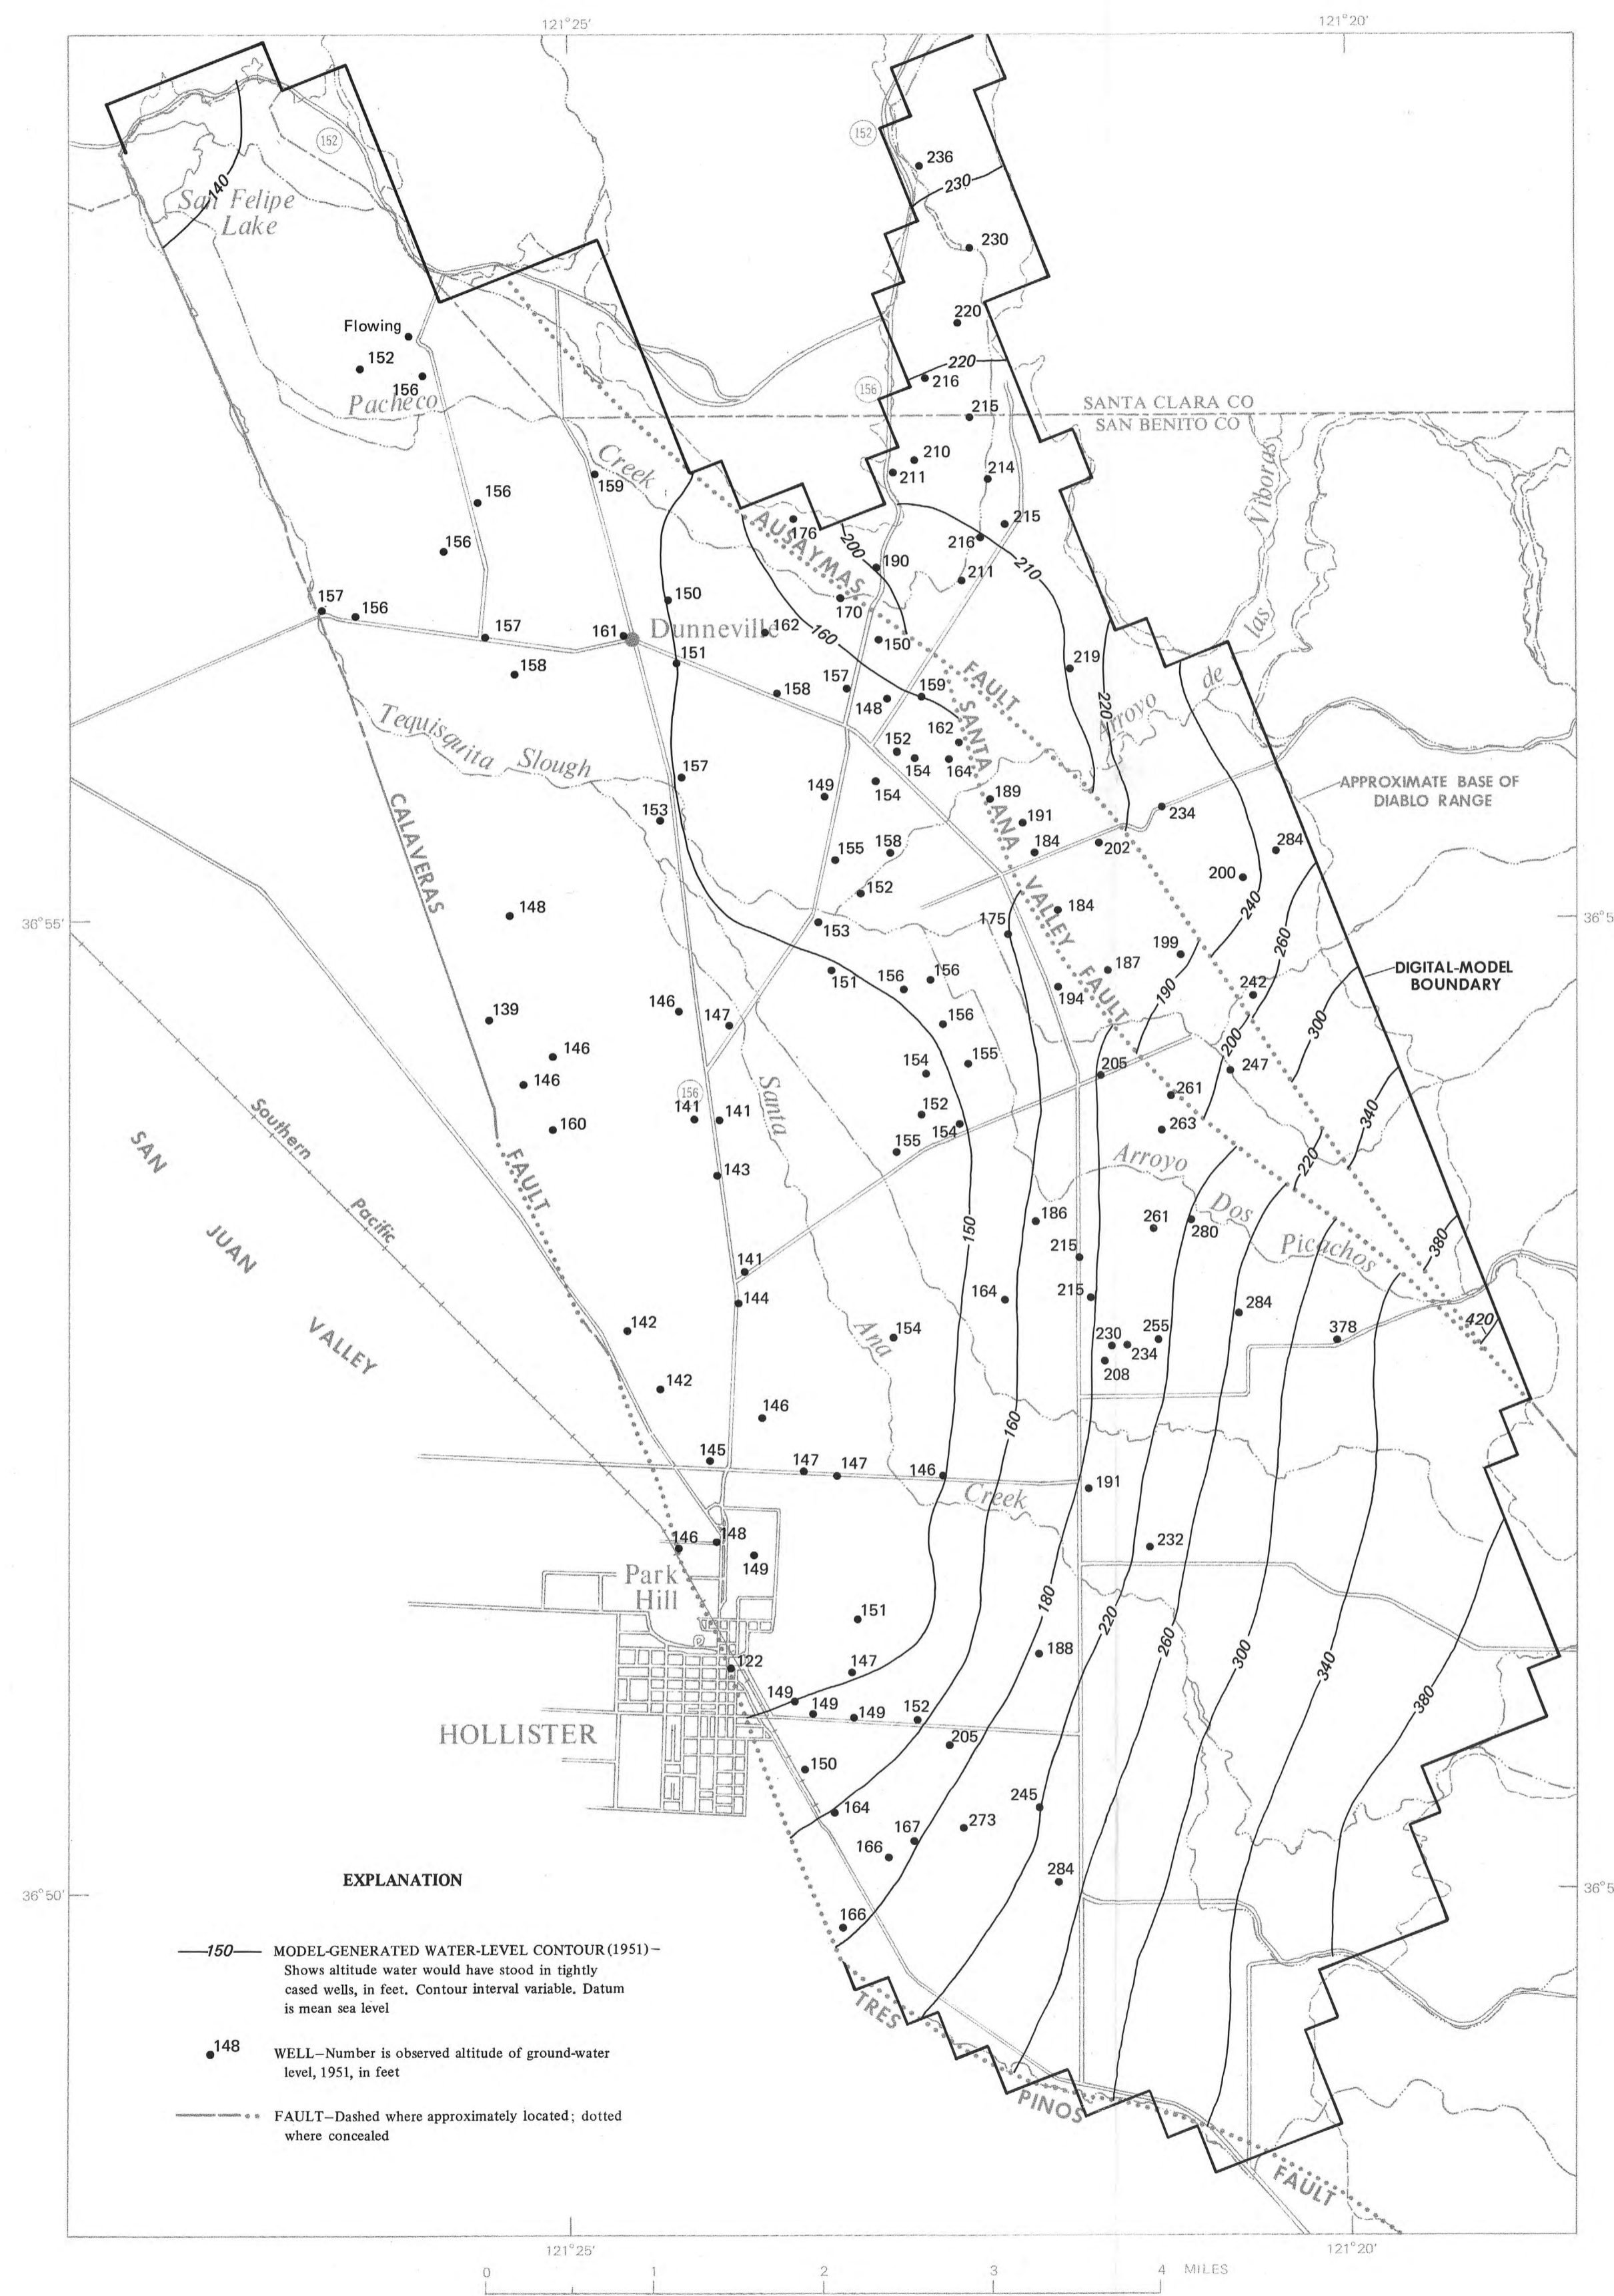

(200)
WR
no. 79-32

MAPS OF HOLLISTER VALLEY GROUND-WATER BASIN, SAN BENITO COUNTY, CALIFORNIA, SHOWING OBSERVED AND COMPUTED WATER LEVELS, 1946, 1951, AND 1968