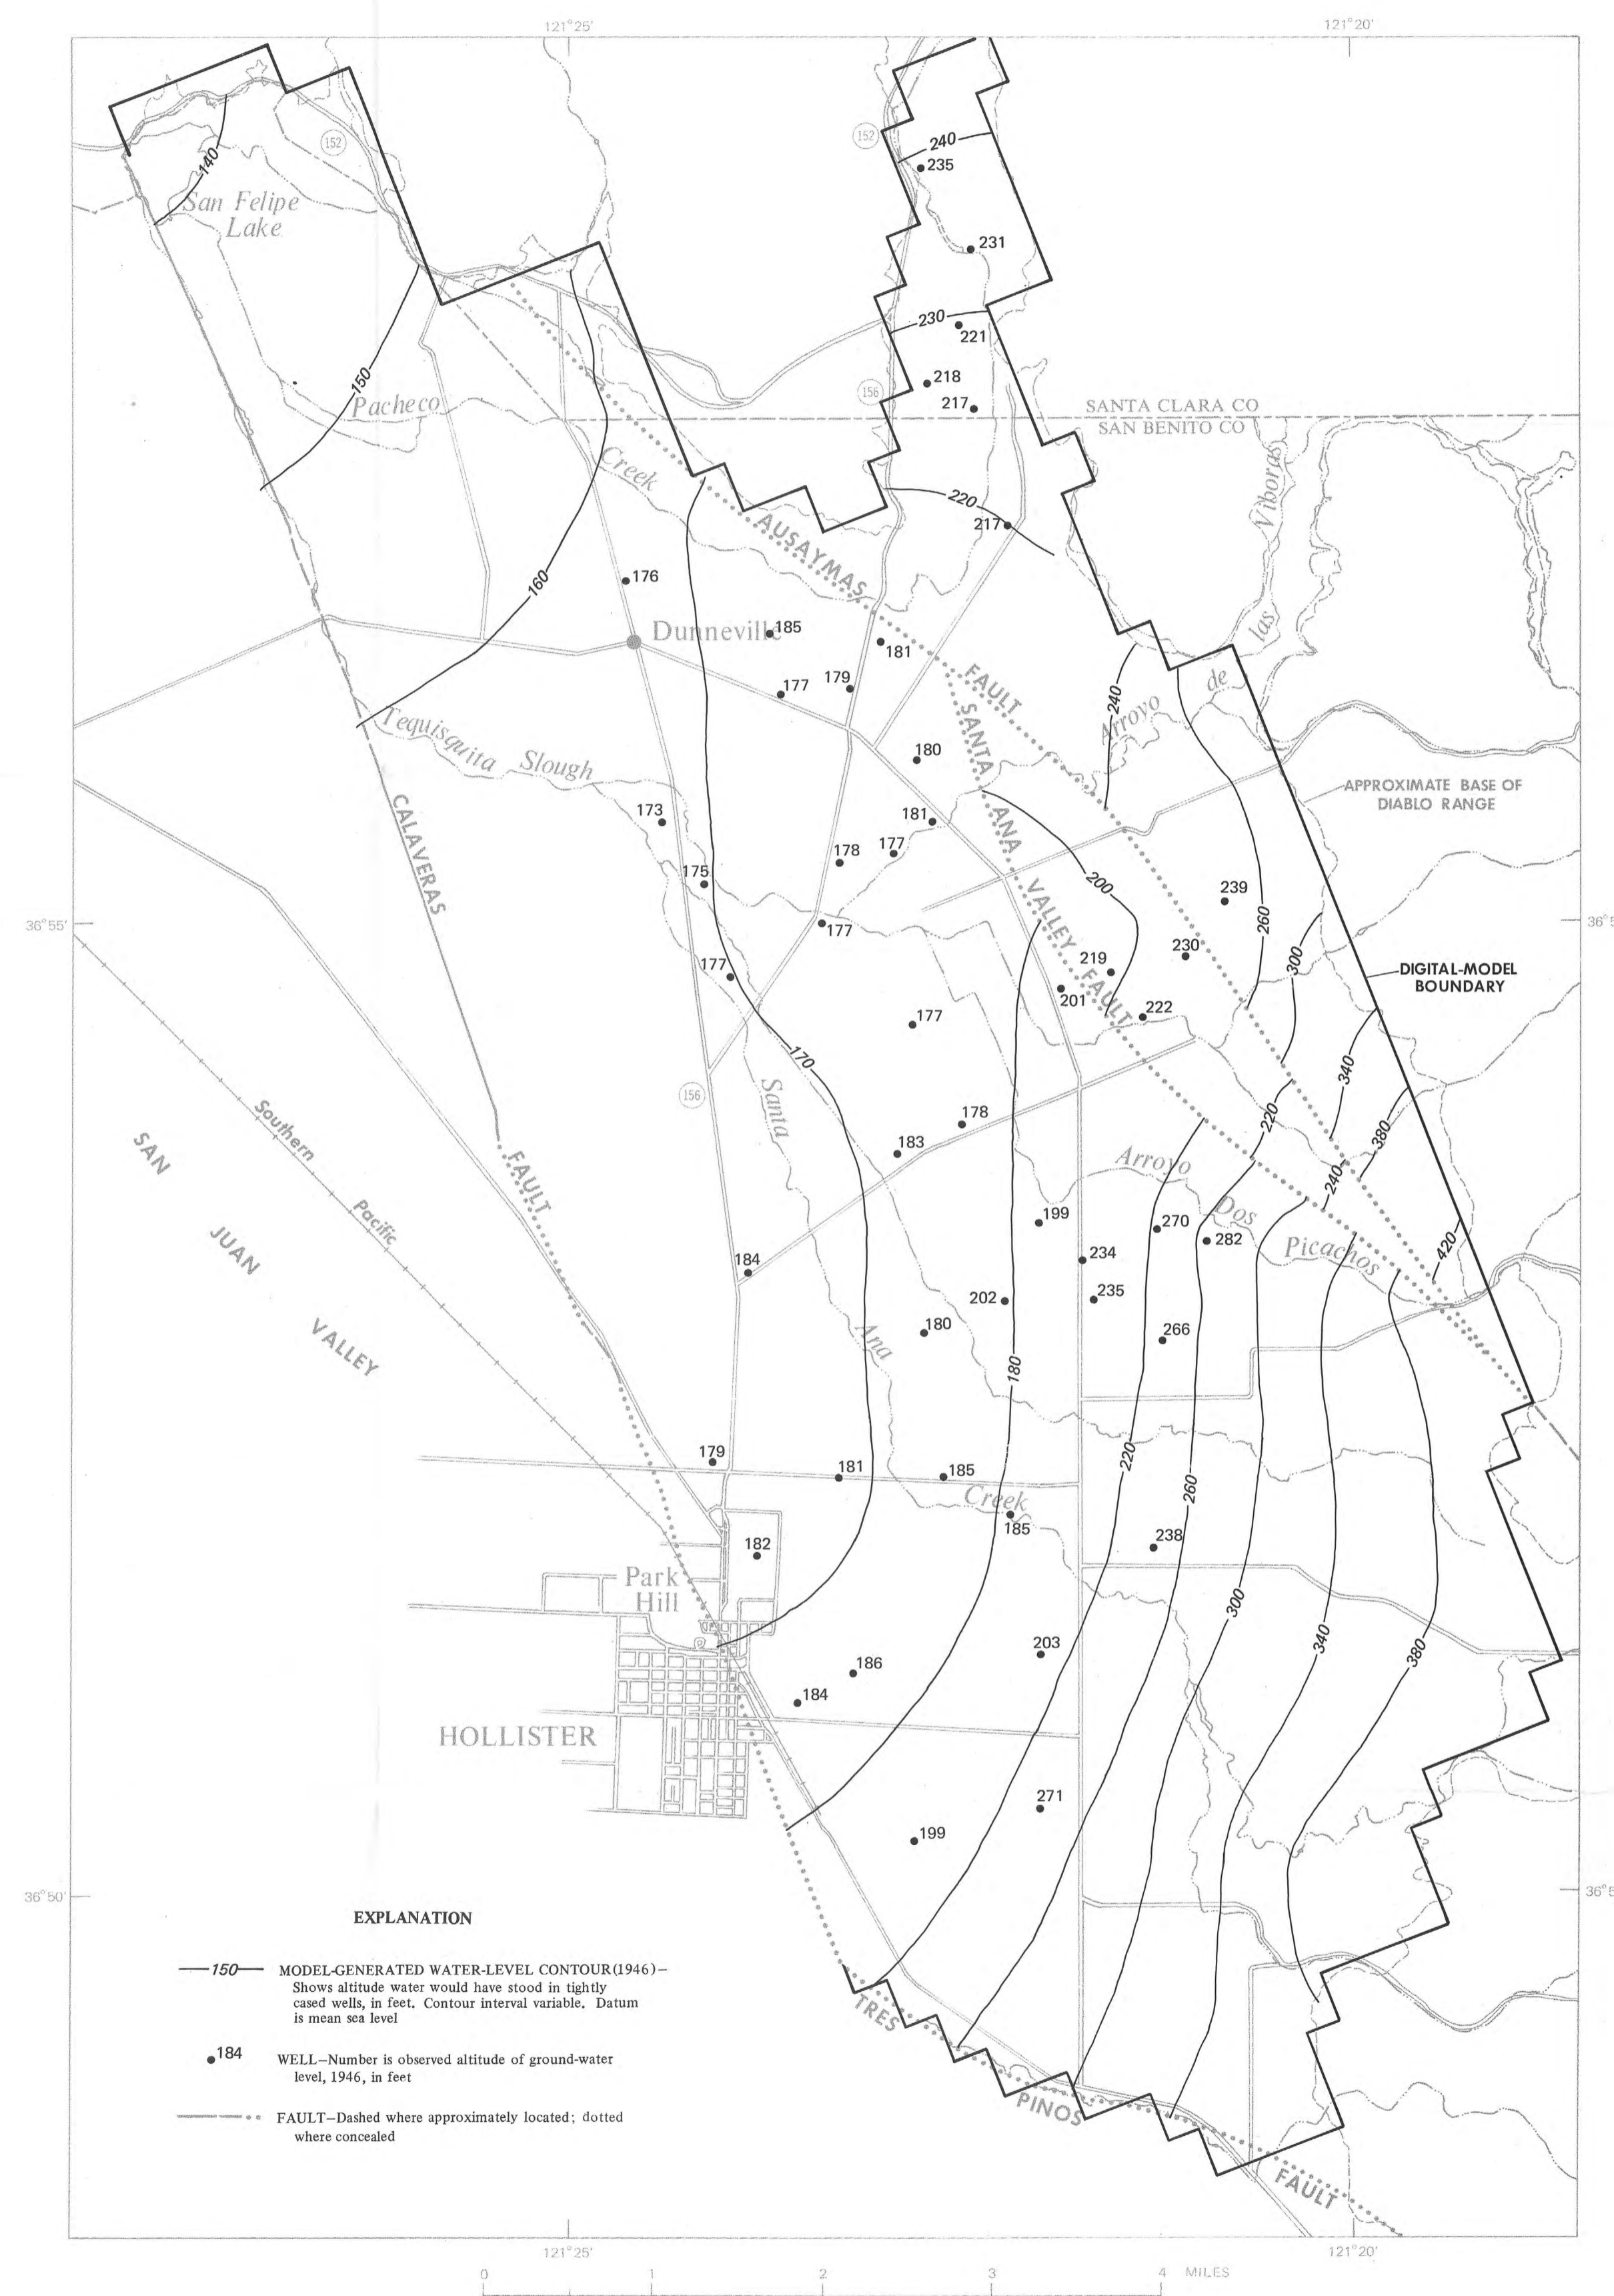

(200)
WR
no. 79-32

MAPS OF HOLLISTER VALLEY GROUND-WATER BASIN, SAN BENITO COUNTY, CALIFORNIA, SHOWING OBSERVED AND COMPUTED WATER LEVELS, 1946, 1951, AND 1968