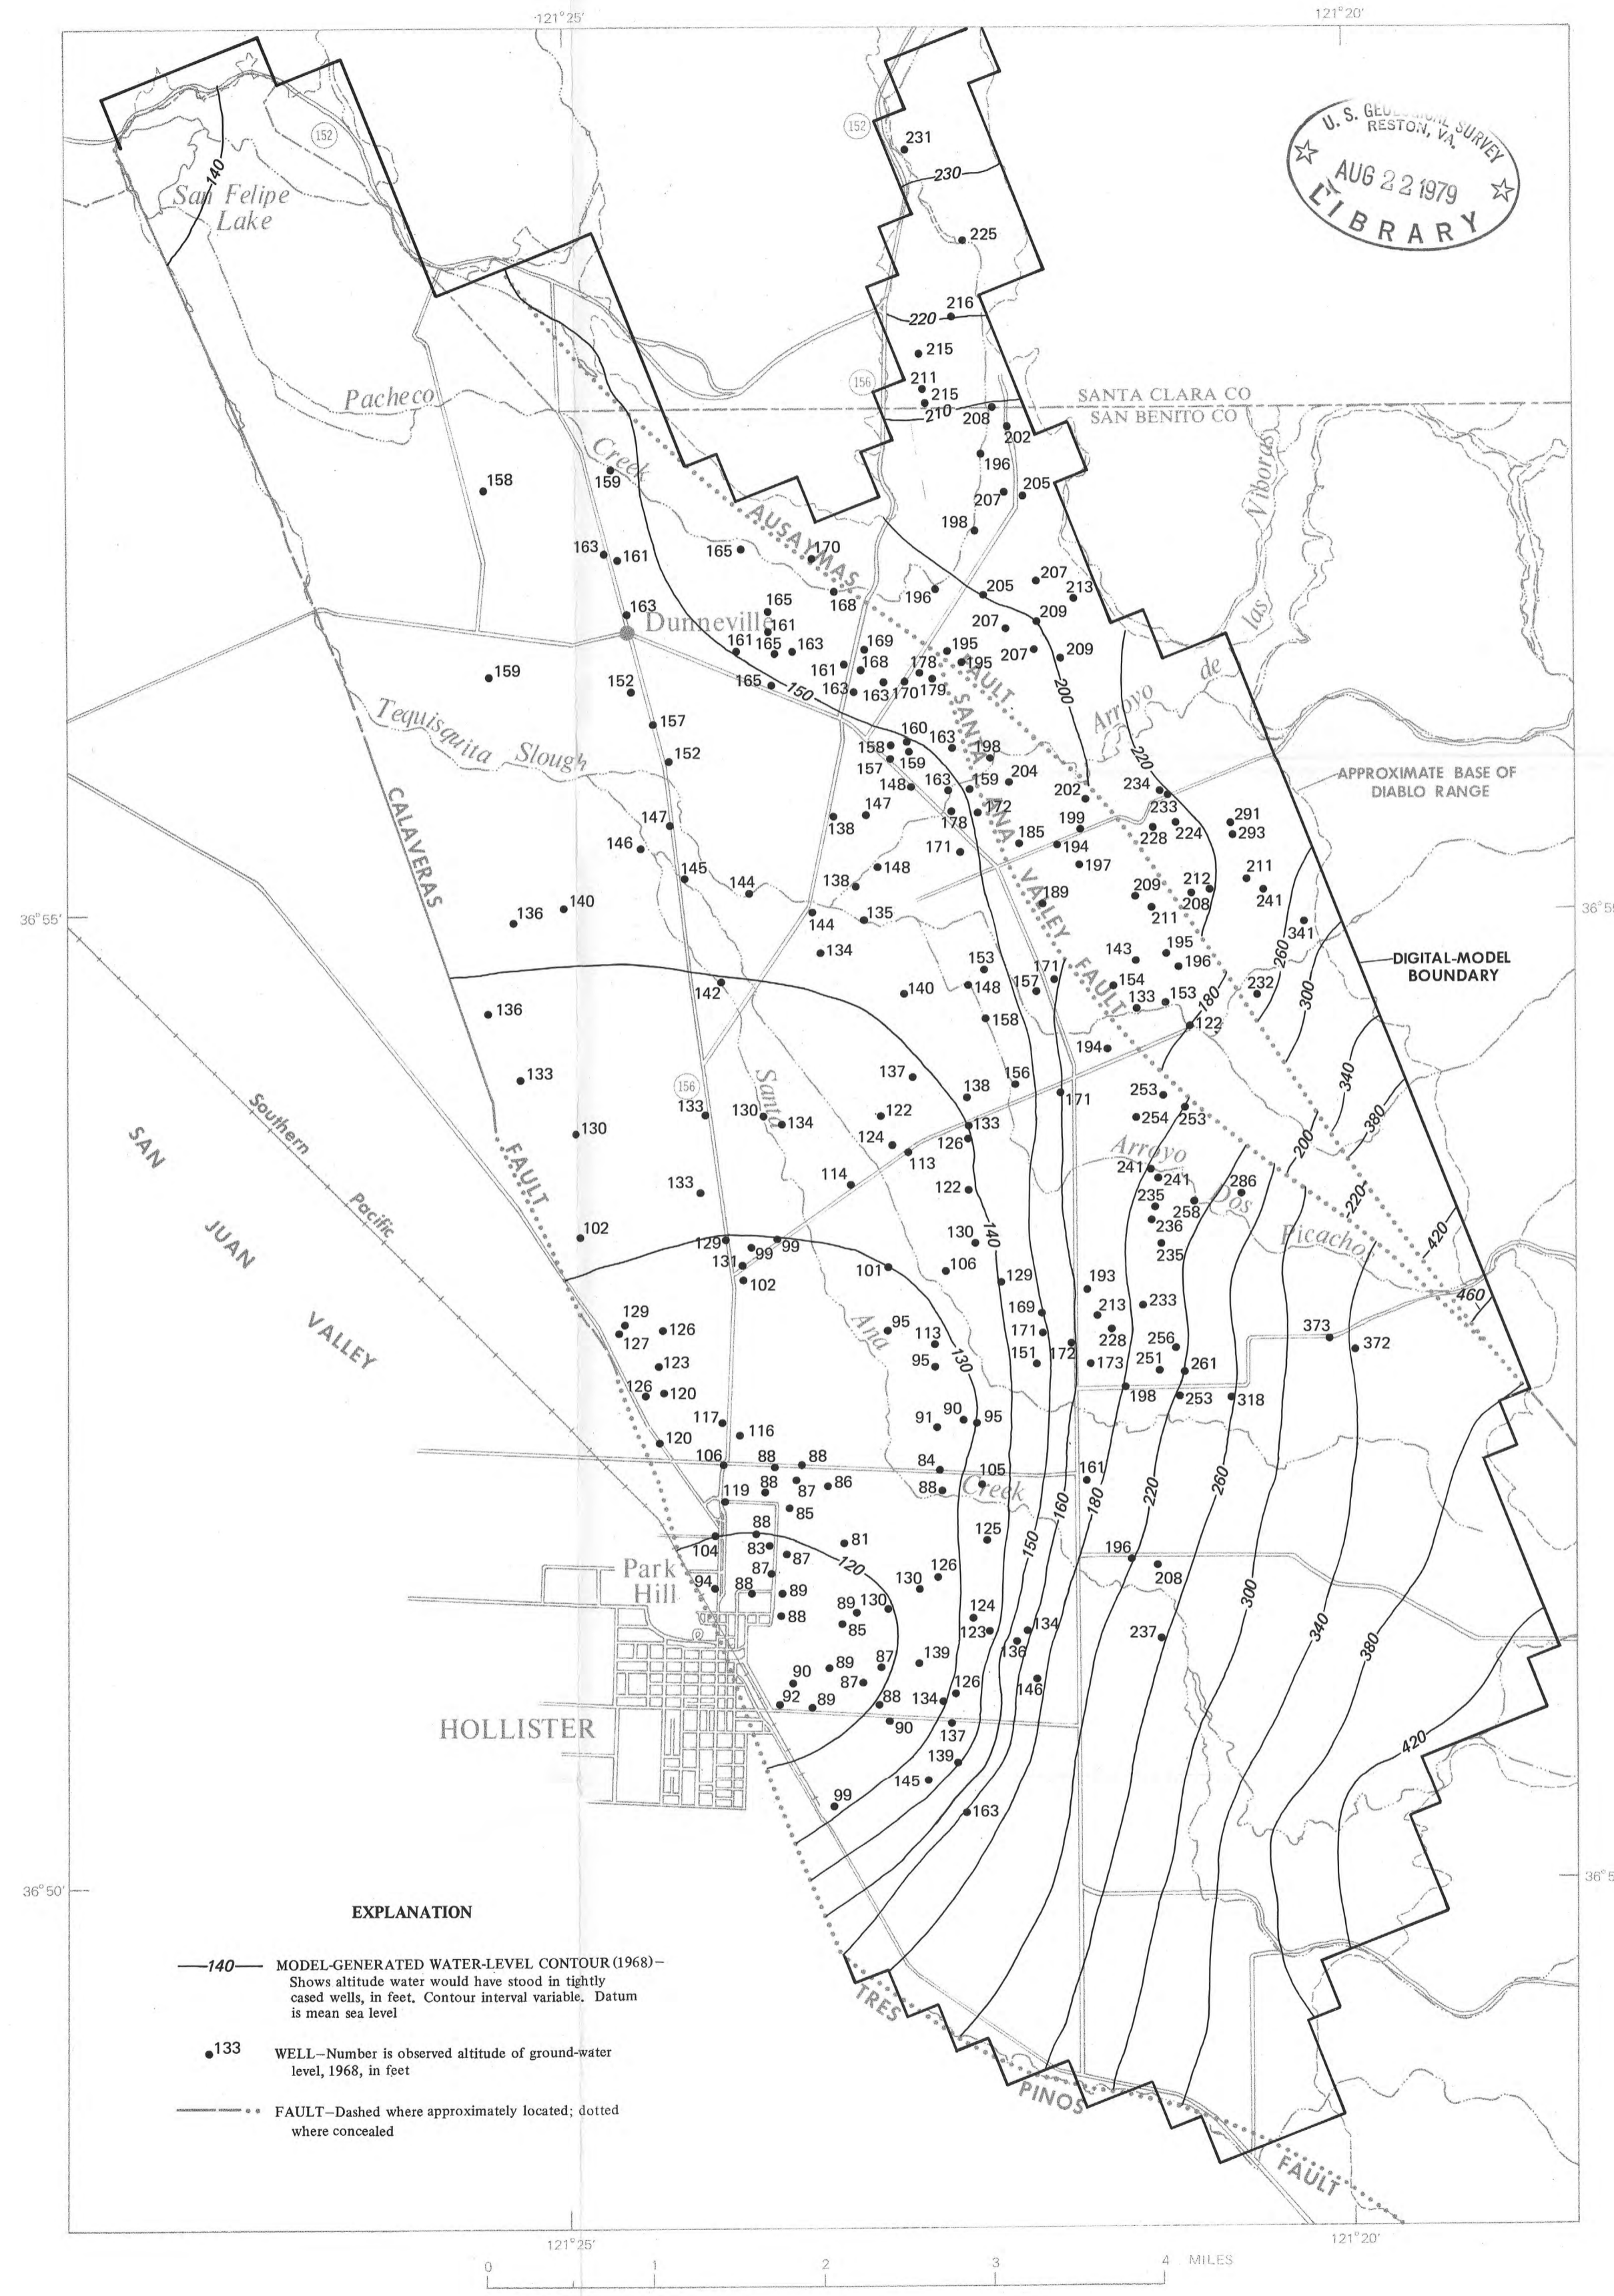

(200)
WR
no. 79-32

MAPS OF HOLLISTER VALLEY GROUND-WATER BASIN, SAN BENITO COUNTY, CALIFORNIA, SHOWING OBSERVED AND COMPUTED WATER LEVELS, 1946, 1951, AND 1968