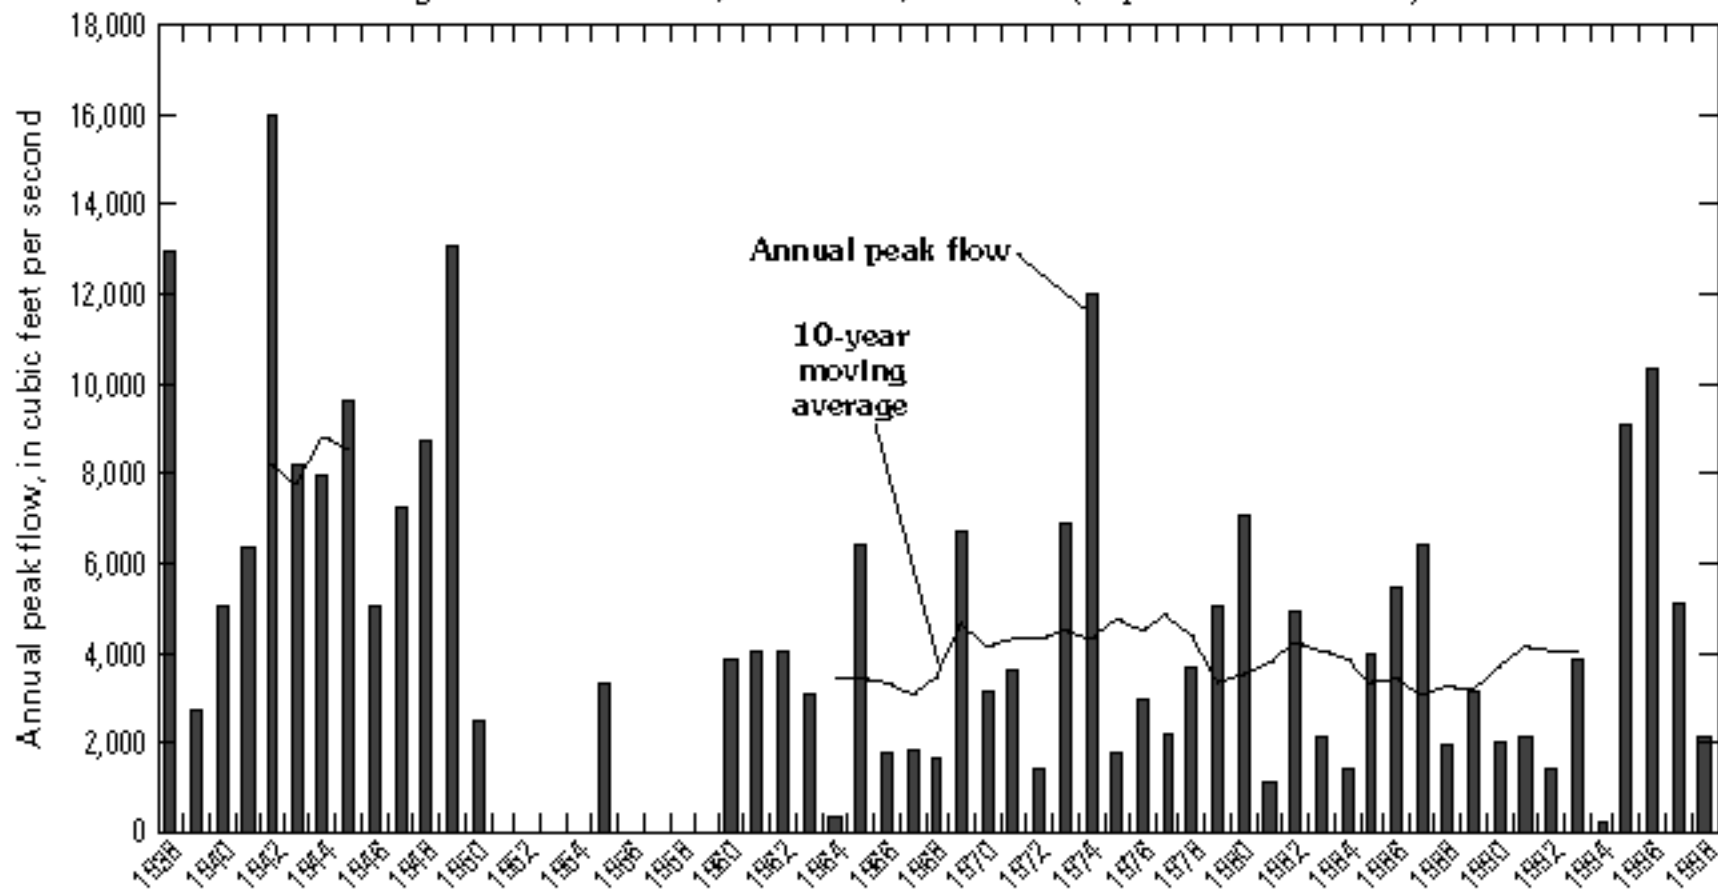

TT. Medicine Lodge River near Kiowa, 07149000, 1938-98 (map index number 48)

Figure 5TT. Annual peak flows and 10-year moving averages using available periods of record—Continued. Location of station shown in figure 3.