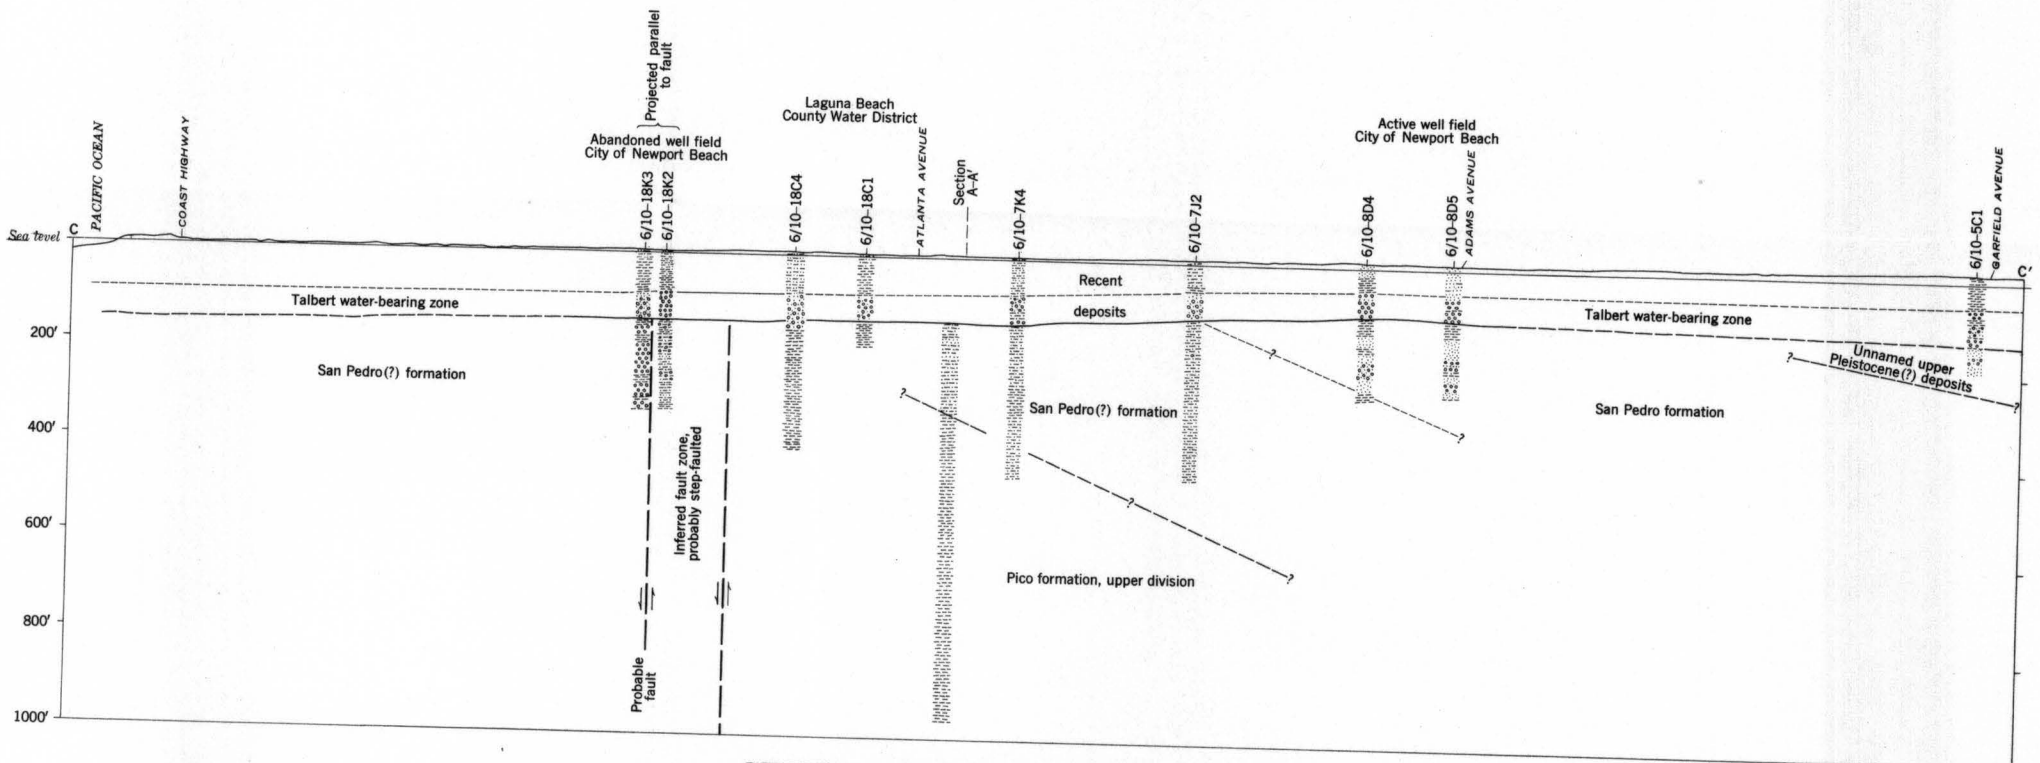

SECTION FROM LANDING HILL DIAGONALLY ACROSS SUNSET GAP

SECTION FROM BOLSA CHICA MESA TO HUNTINGTON BEACH MESA

SECTION THROUGH SANTA ANA GAP

DETAILED GEOLOGIC SECTIONS IN THE LONG BEACH-SANTA ANA AREA, CALIFORNIA