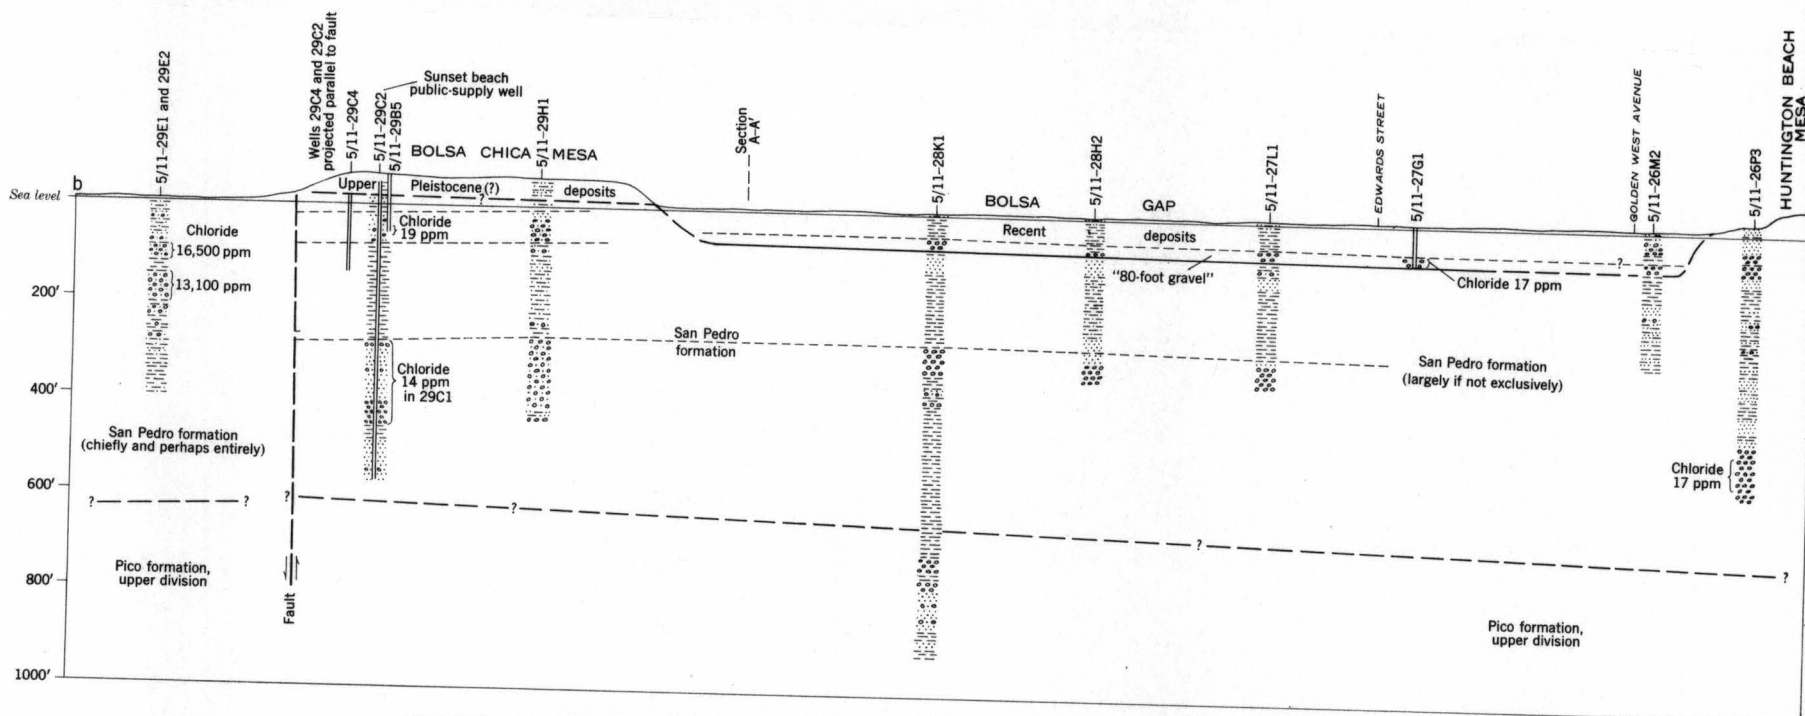

SECTION FROM LANDING HILL DIAGONALLY ACROSS SUNSET GAP

SECTION FROM BOLSA CHICA MESA TO HUNTINGTON BEACH MESA

SECTION THROUGH SANTA ANA GAP

DETAILED GEOLOGIC SECTIONS IN THE LONG BEACH-SANTA ANA AREA, CALIFORNIA