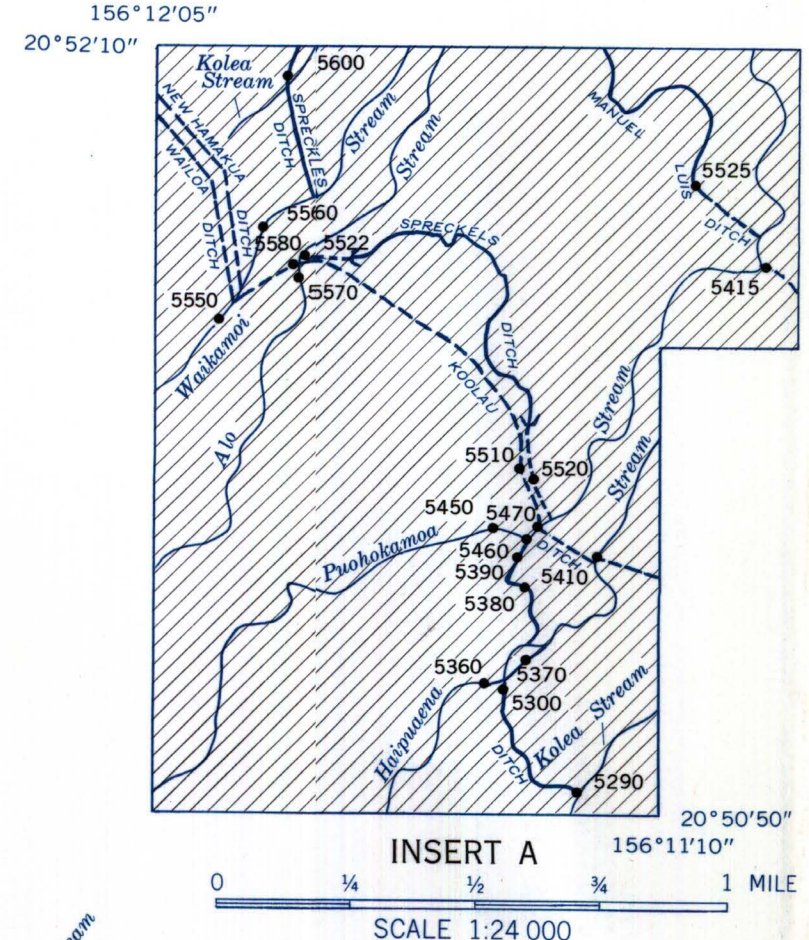

**EXPLANATION**  
• 5550  
Gaging station  
Numbers are those given in  
bar charts on pages 10-15

TRUE NORTH  
MAGNETIC NORTH  
APPROXIMATE MEAN  
DECLINATION, 1963

MAP OF MAUI SHOWING LOCATION OF GAGING STATIONS FOR WHICH RECORDS ARE INCLUDED IN THIS REPORT

SCALE 1:125 000  
2 1 0 2 4 6 MILES