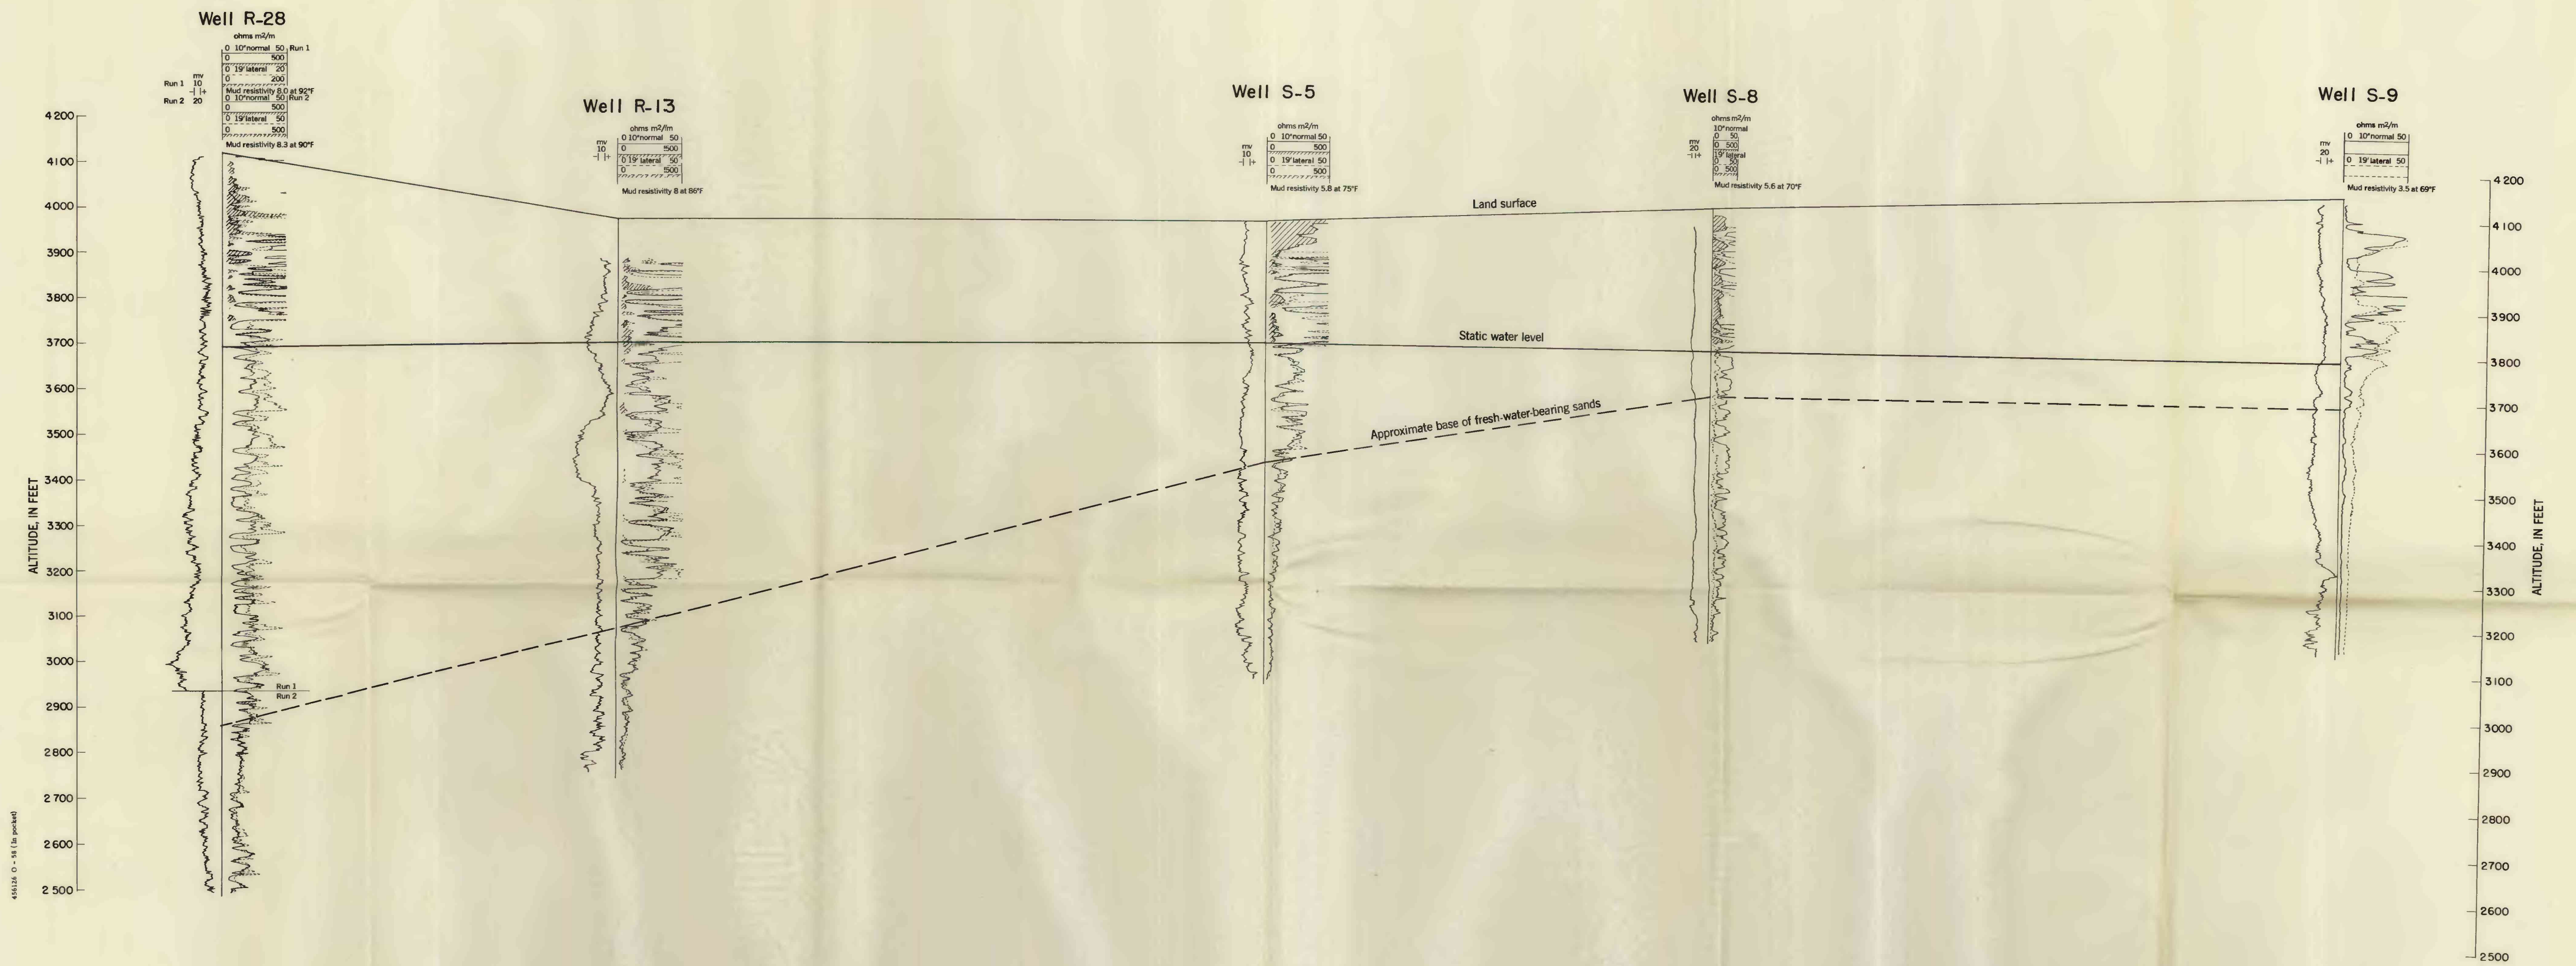

C

C'

455126 0 - 58 (in pocket)

1/2 0 1 Mile
Location of cross section is shown on plate I

SECTION C-C' SHOWING ELECTRIC LOGS OF TEST WELLS IN THE HUECO BOLSON AREA, TEXAS AND NEW MEXICO