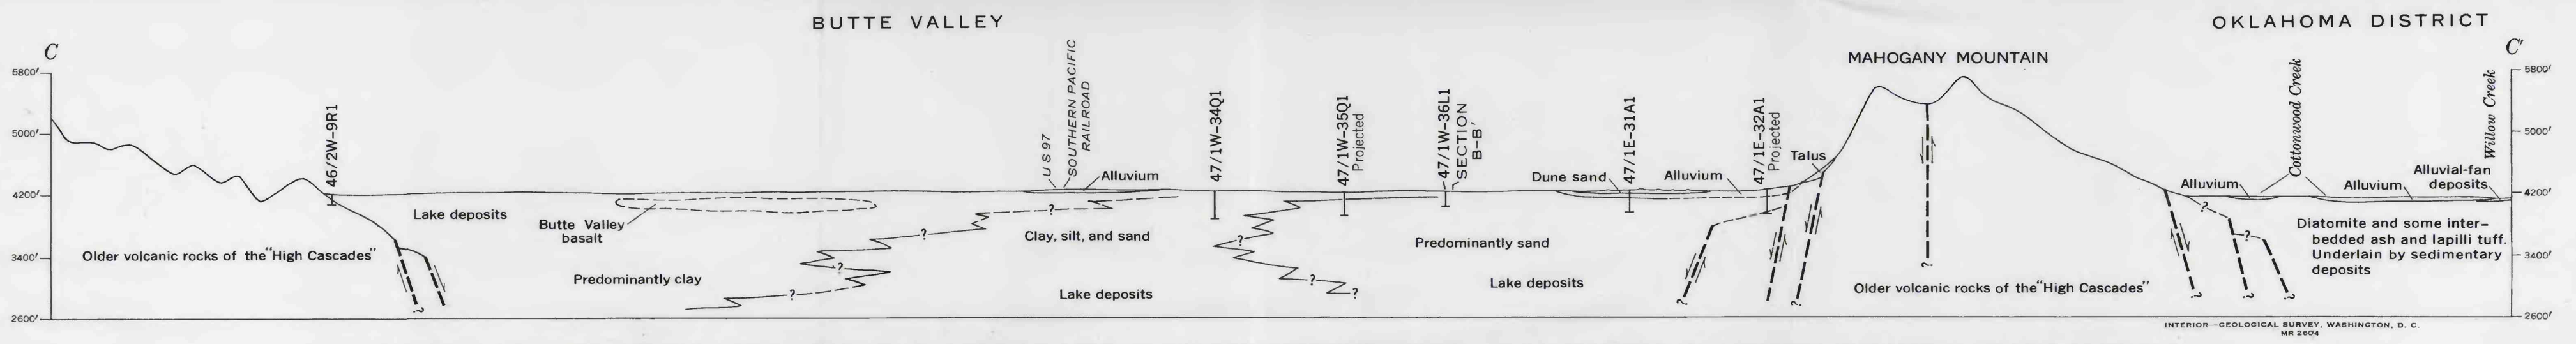

EXPLANATION

See plate 1 for location of sections

GEOLOGIC SECTIONS SHOWING WATER-LEVEL PROFILE FOR MAY 1954, BUTTE VALLEY REGION, CALIFORNIA