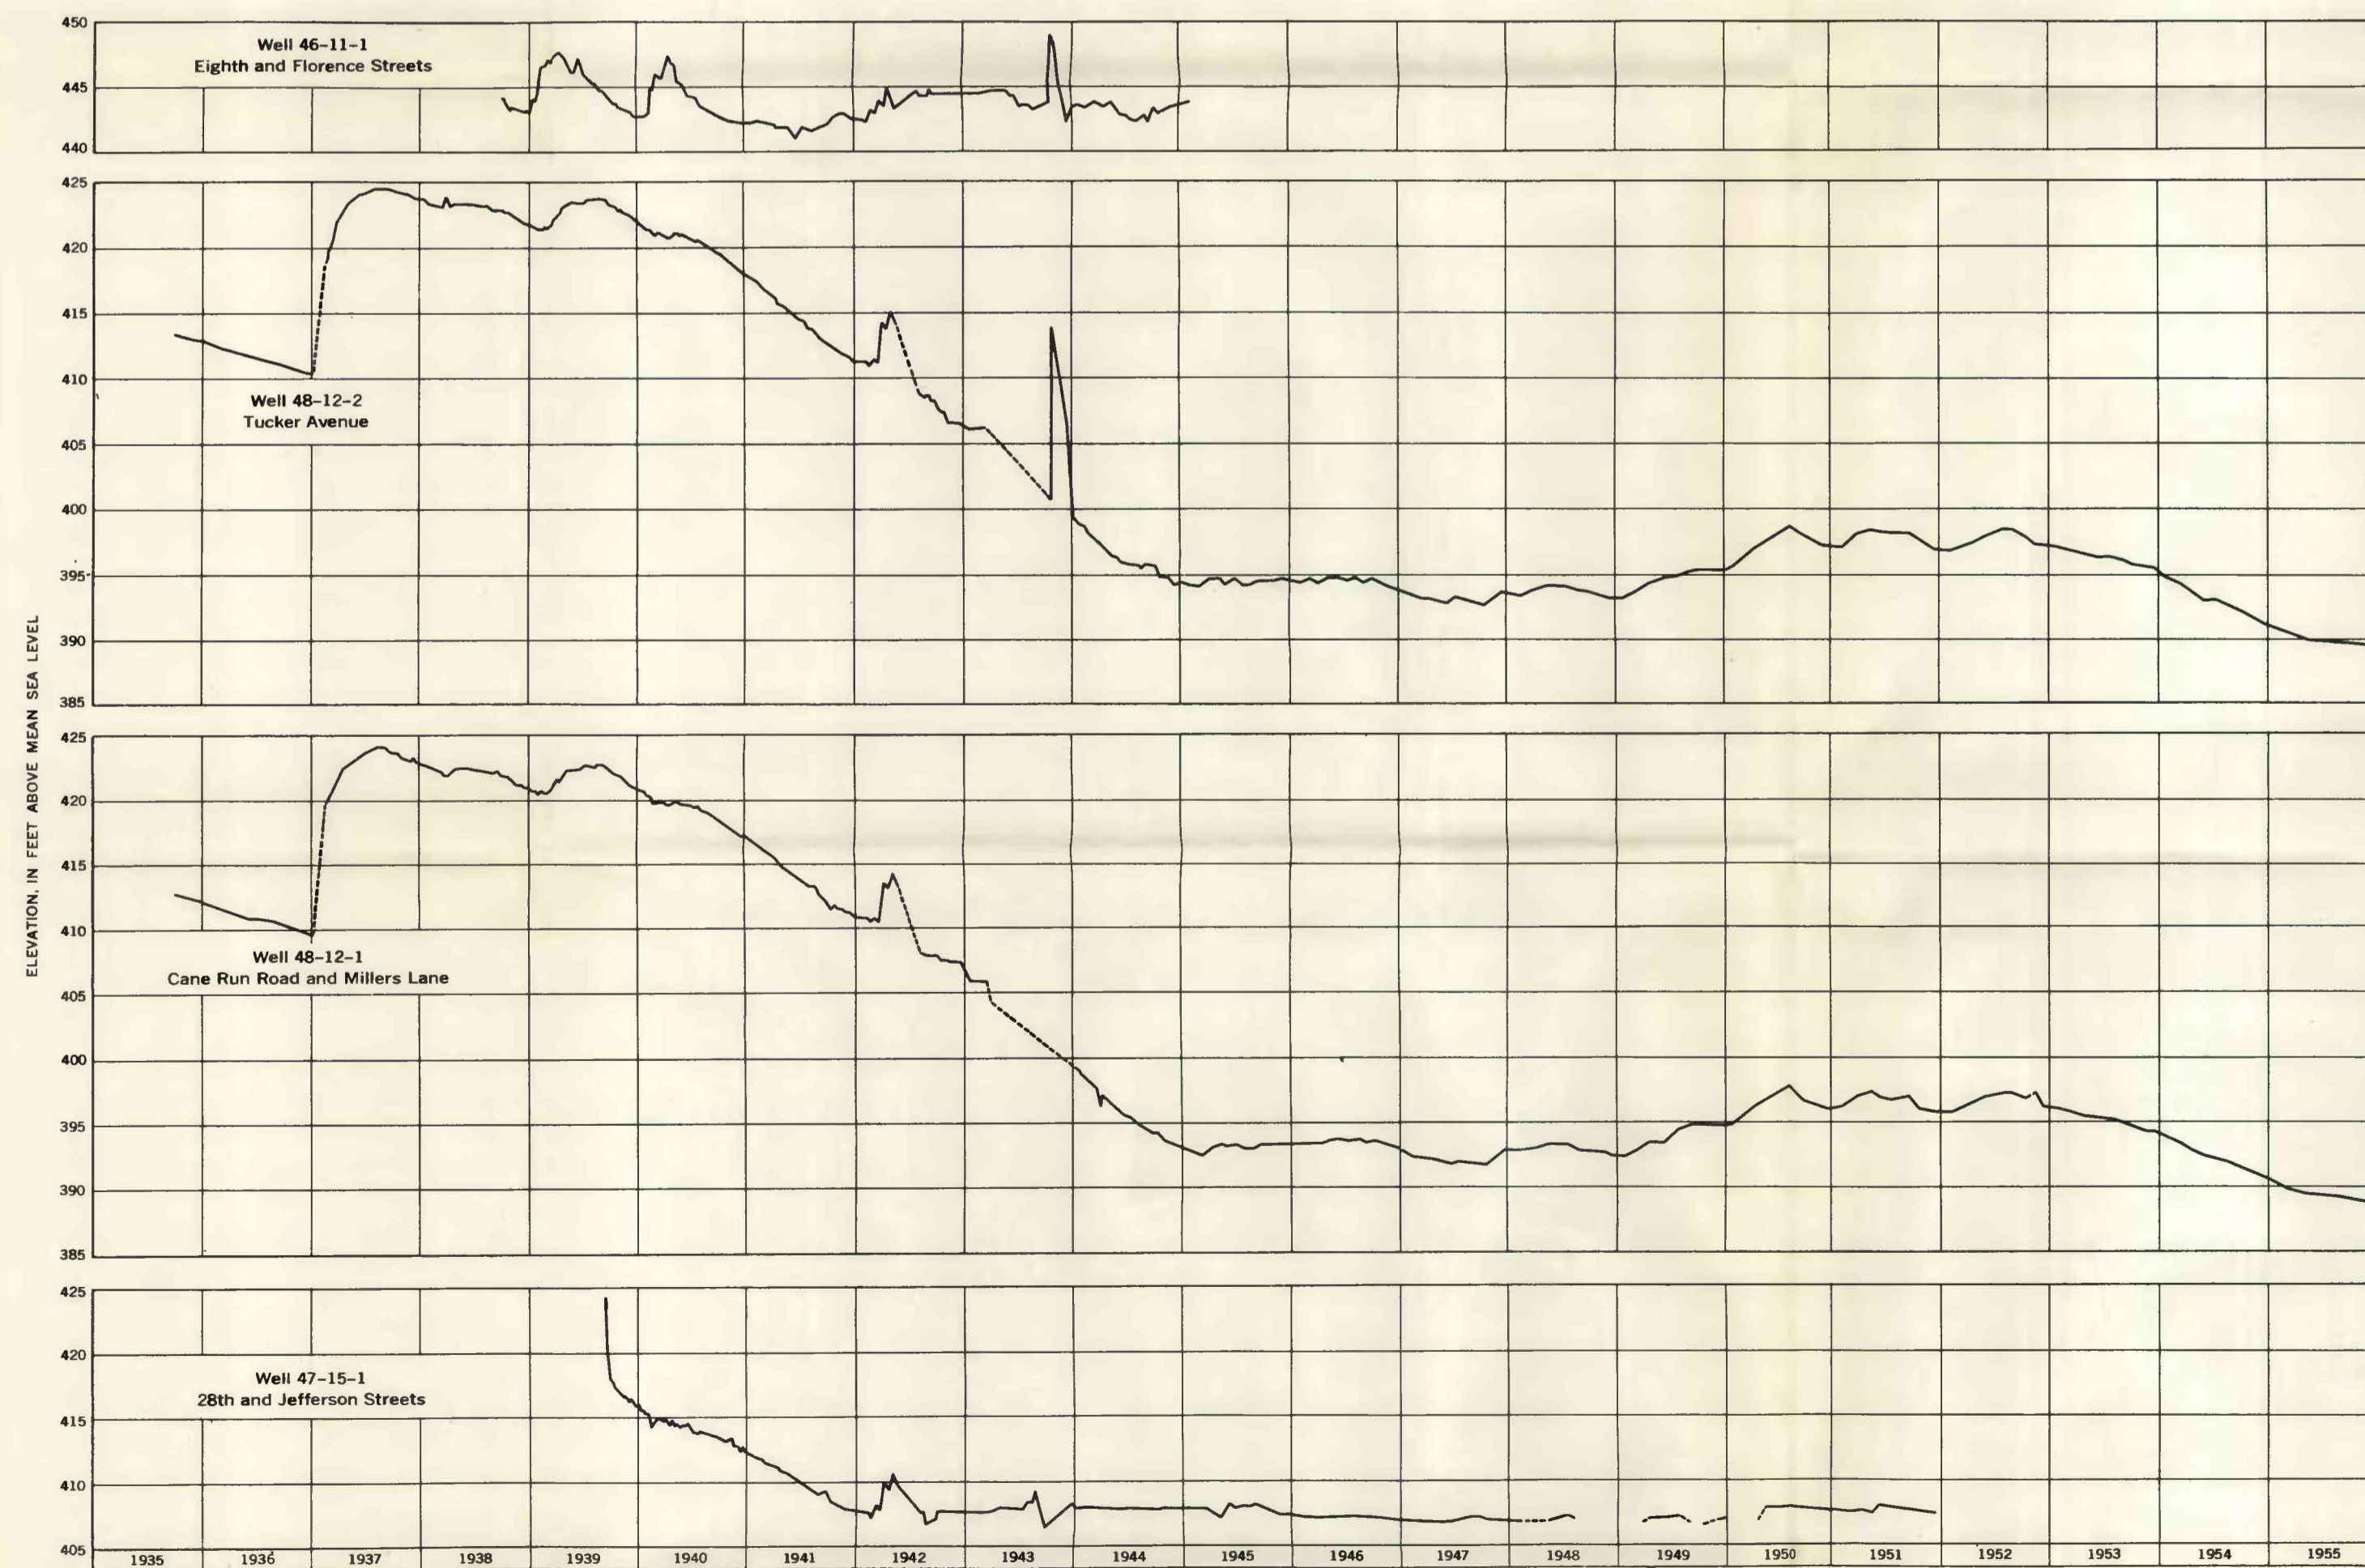

WELLS 47-12-3, 47-12-2, AND 48-14-1

WELLS 46-11-1, 48-12-2, 48-12-1, AND 47-15-1

WELLS 47-12-14, 47-12-16, 47-13-8, AND 47-13-13

WELLS 47-11-4, 47-11-1, 47-12-20, 47-12-19, 47-12-15, 47-12-6, 47-13-11, AND 46-13-10

GRAPHS OF WATER LEVELS IN WELLS IN THE LOUISVILLE AREA, KENTUCKY