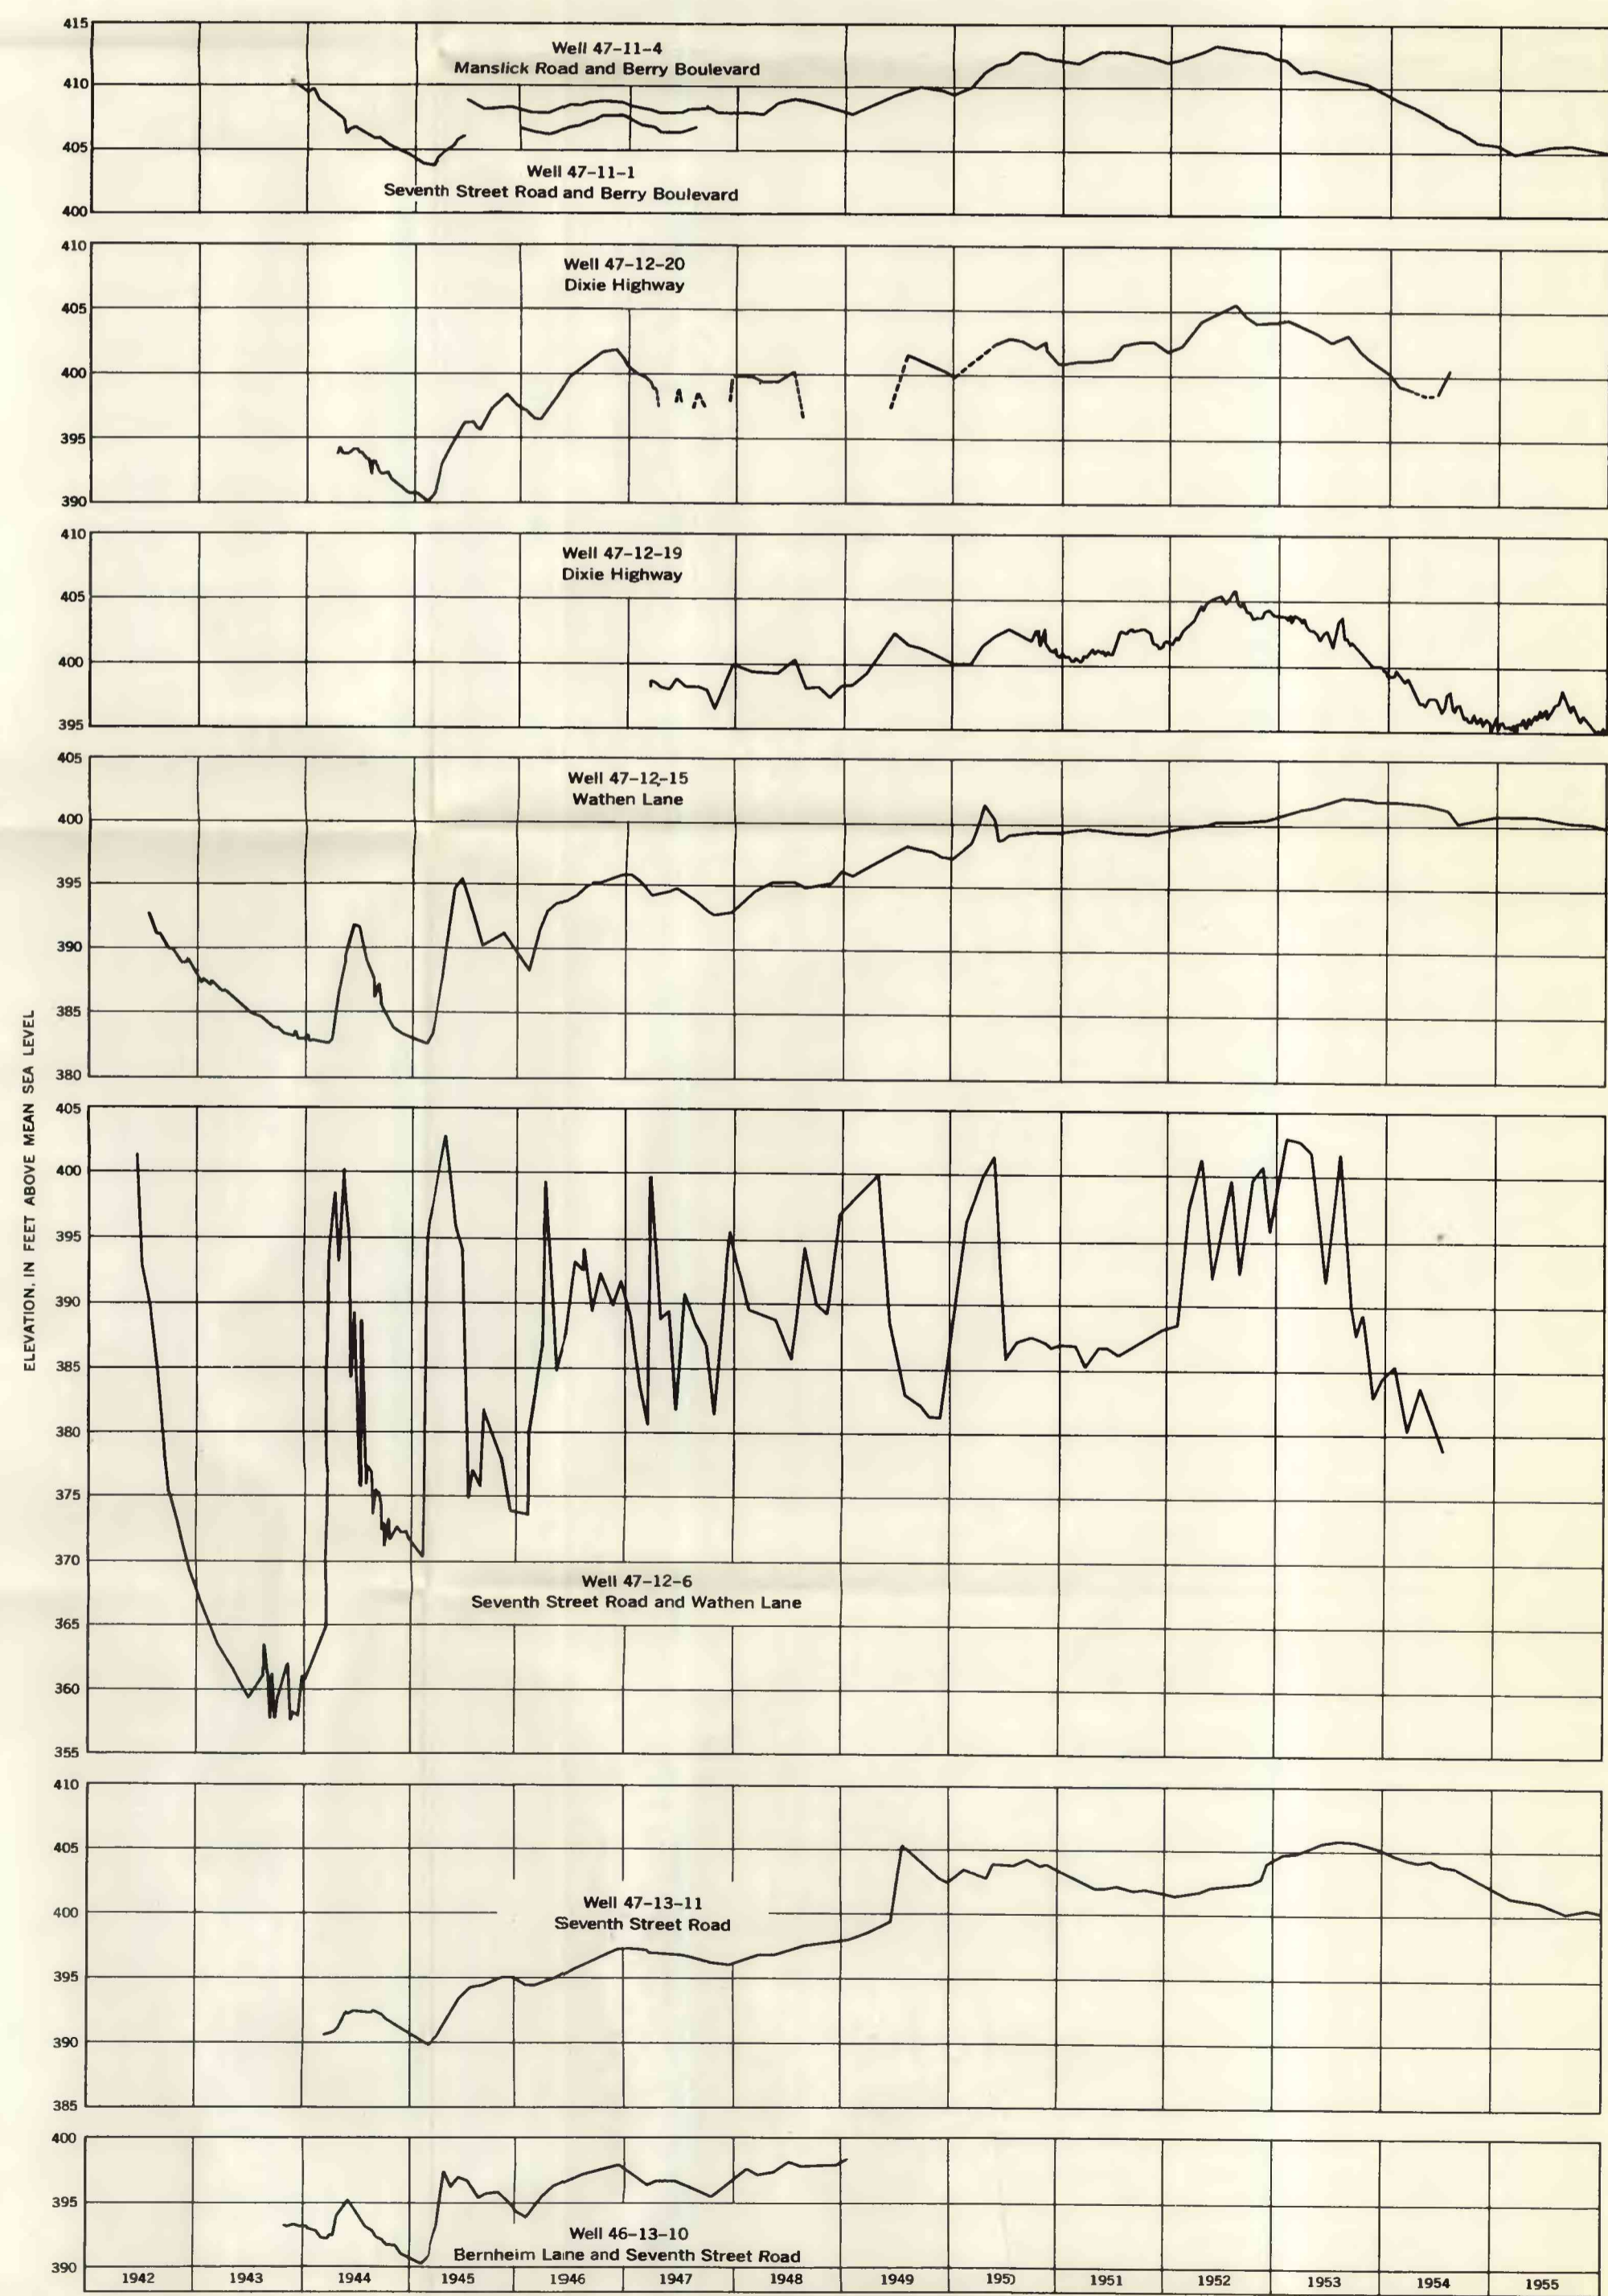

WELLS 47-12-3, 47-12-2, AND 48-14-1

WELLS 46-11-1, 48-12-2, 48-12-1, AND 47-15-1

WELLS 47-12-14, 47-12-16, 47-13-8, AND 47-13-13

WELLS 47-11-4, 47-11-1, 47-12-20, 47-12-19, 47-12-15, 47-12-6, 47-13-11, AND 46-13-10

GRAPHS OF WATER LEVELS IN WELLS IN THE LOUISVILLE AREA, KENTUCKY