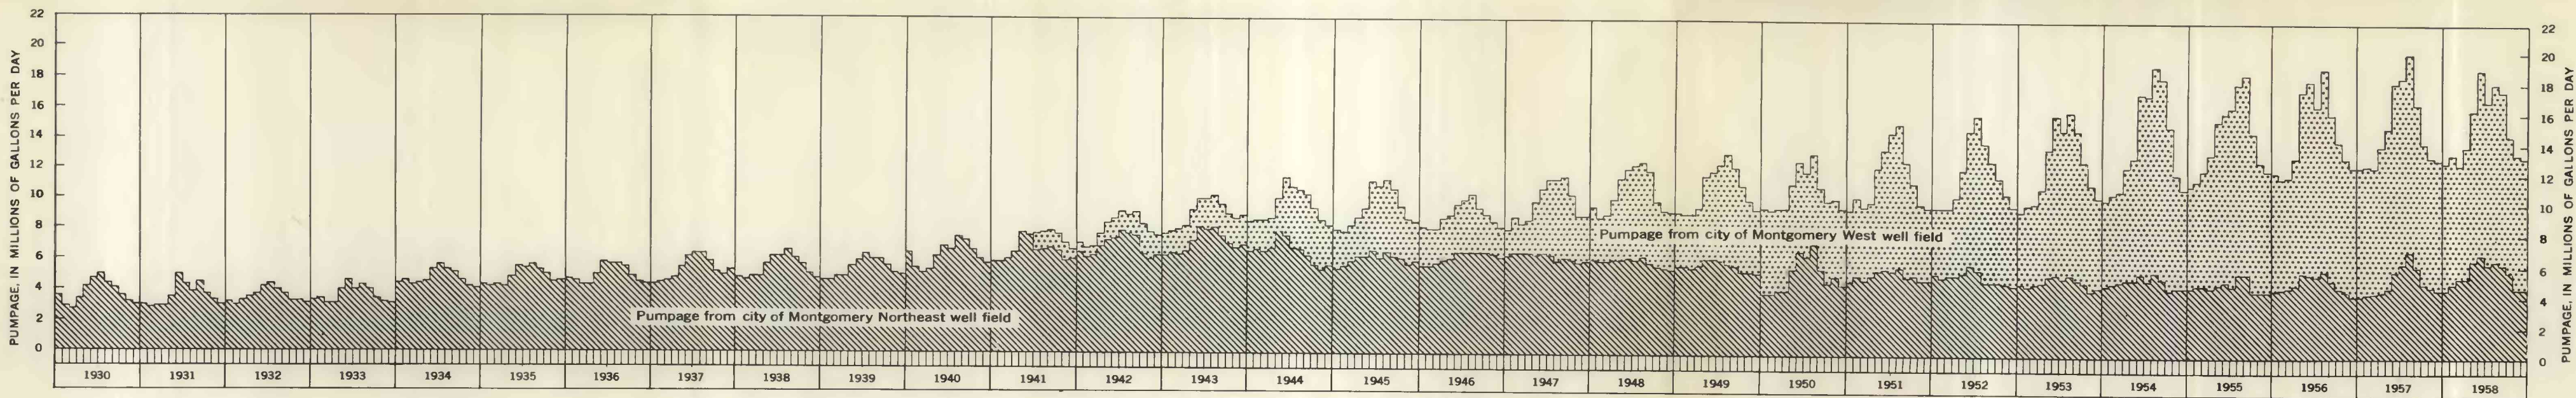

MAXIMUM, MINIMUM, AND AVERAGE DAILY PUMPAGE

AVERAGE DAILY PUMPAGE BY MONTHS

MAXIMUM, MINIMUM, AVERAGE DAILY PUMPAGE, AND AVERAGE DAILY PUMPAGE BY MONTHS BY THE CITY OF MONTGOMERY, 1930-58