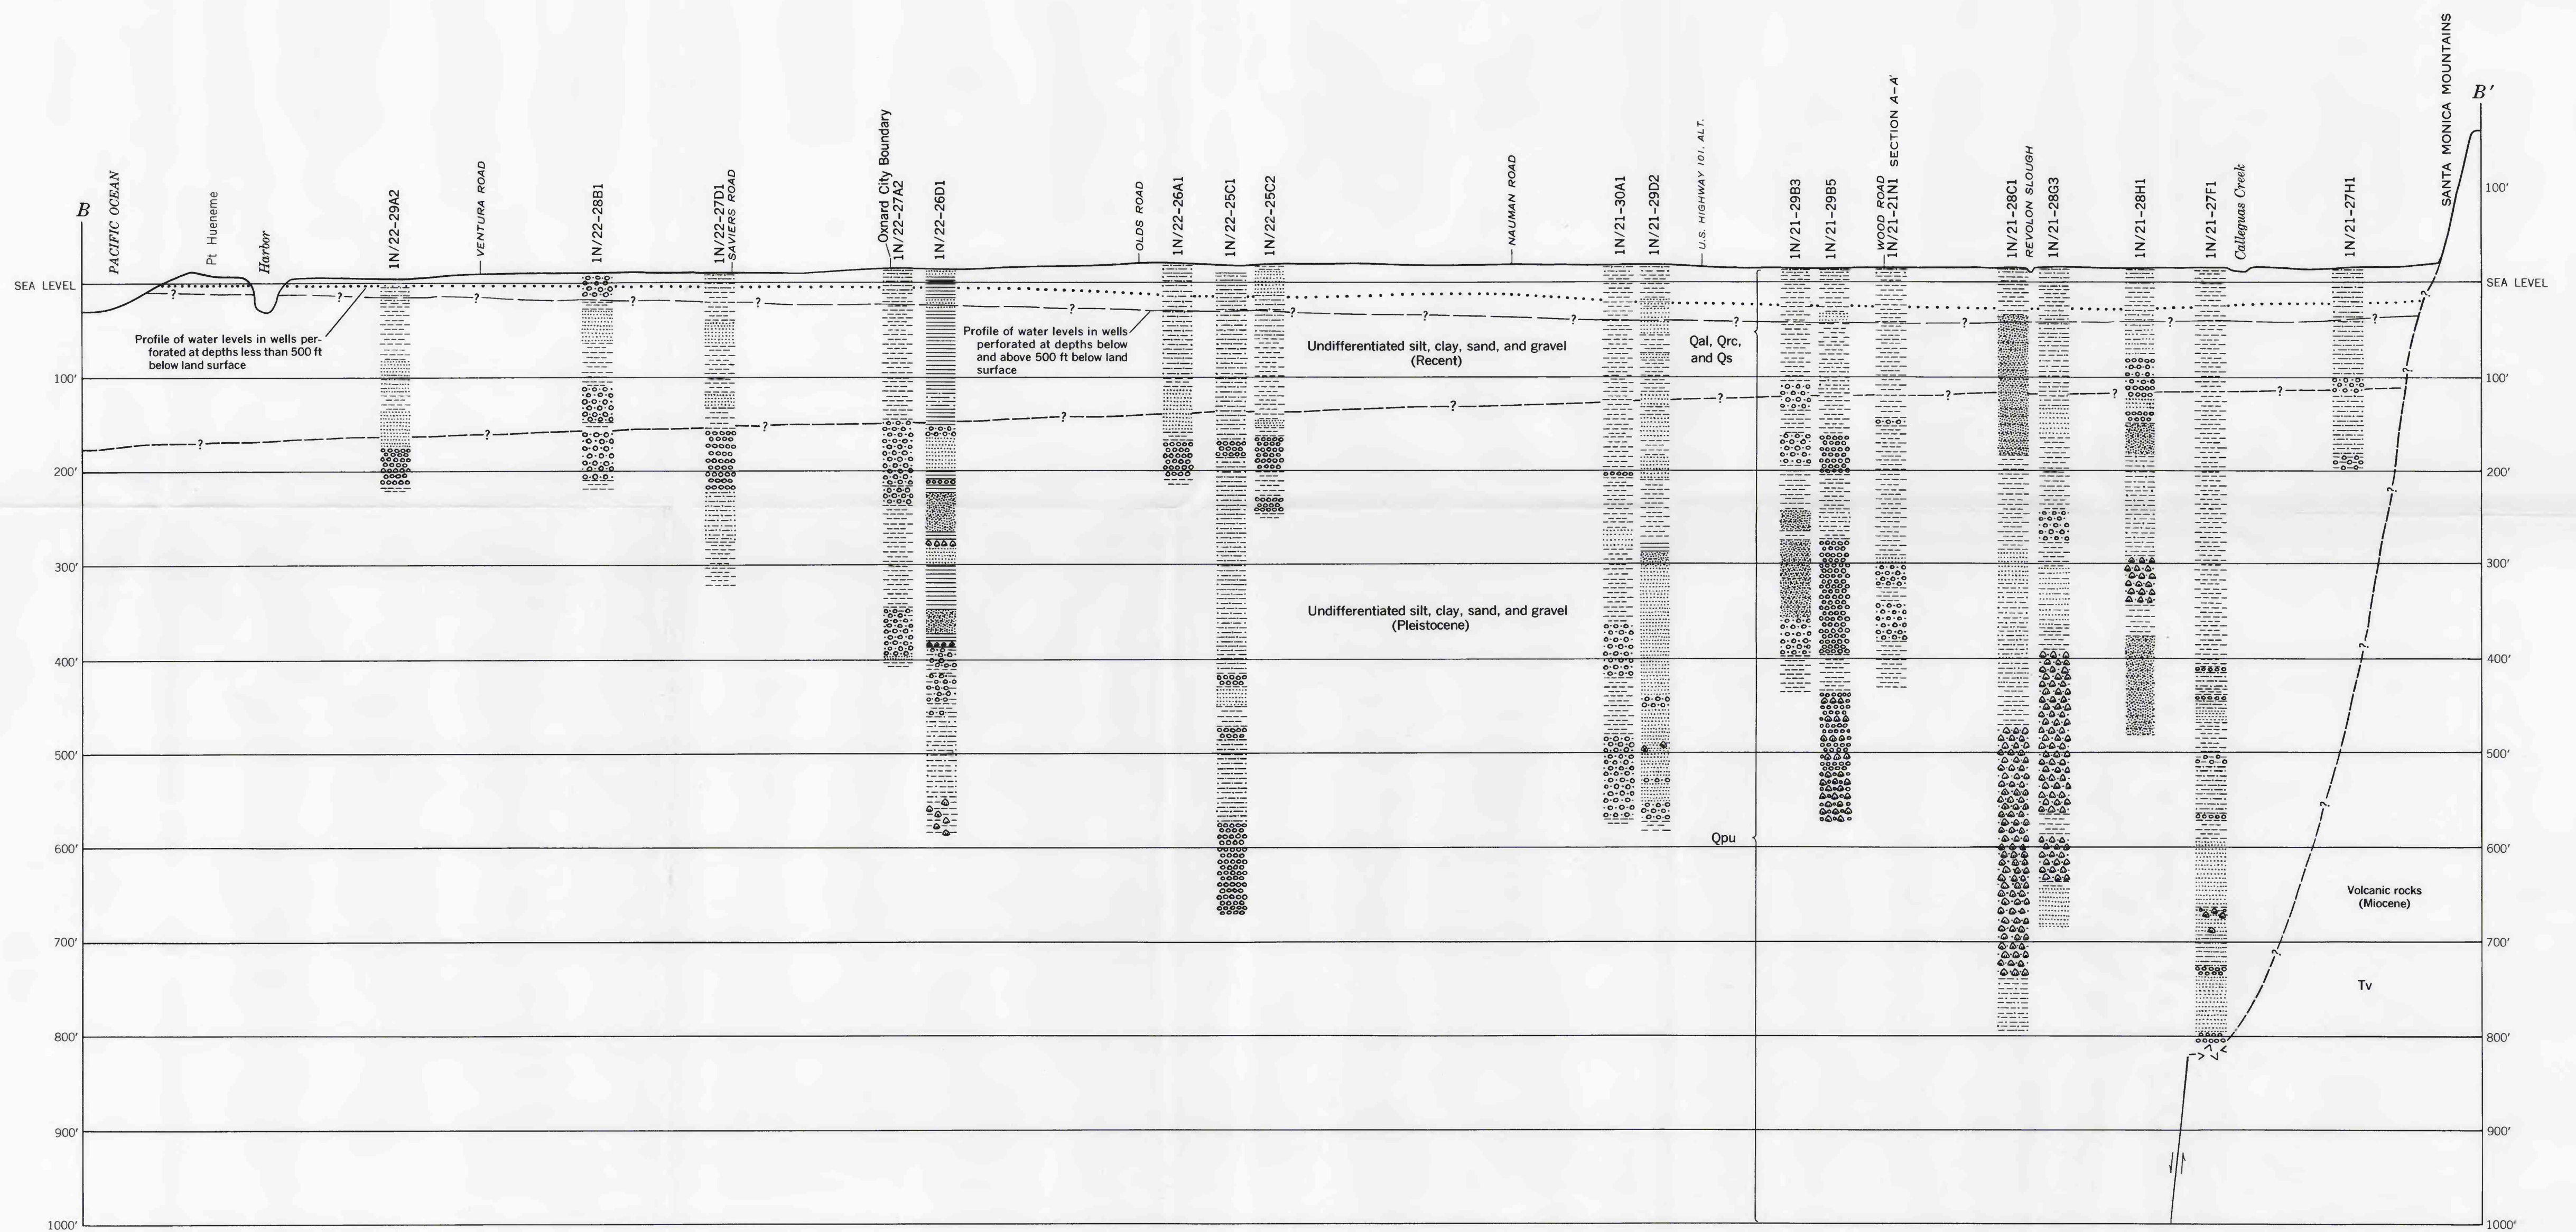

SECTION FROM NAVAL AIR MISSILE TEST CENTER TO CAMARILLO HILLS

SECTION FROM PORT HUENEME TO SANTA MONICA MOUNTAINS

GENERALIZED GEOLOGIC SECTIONS A-A' AND B-B' THROUGH THE NAVAL AIR MISSILE TEST CENTER AREA, POINT MUGU, CALIFORNIA