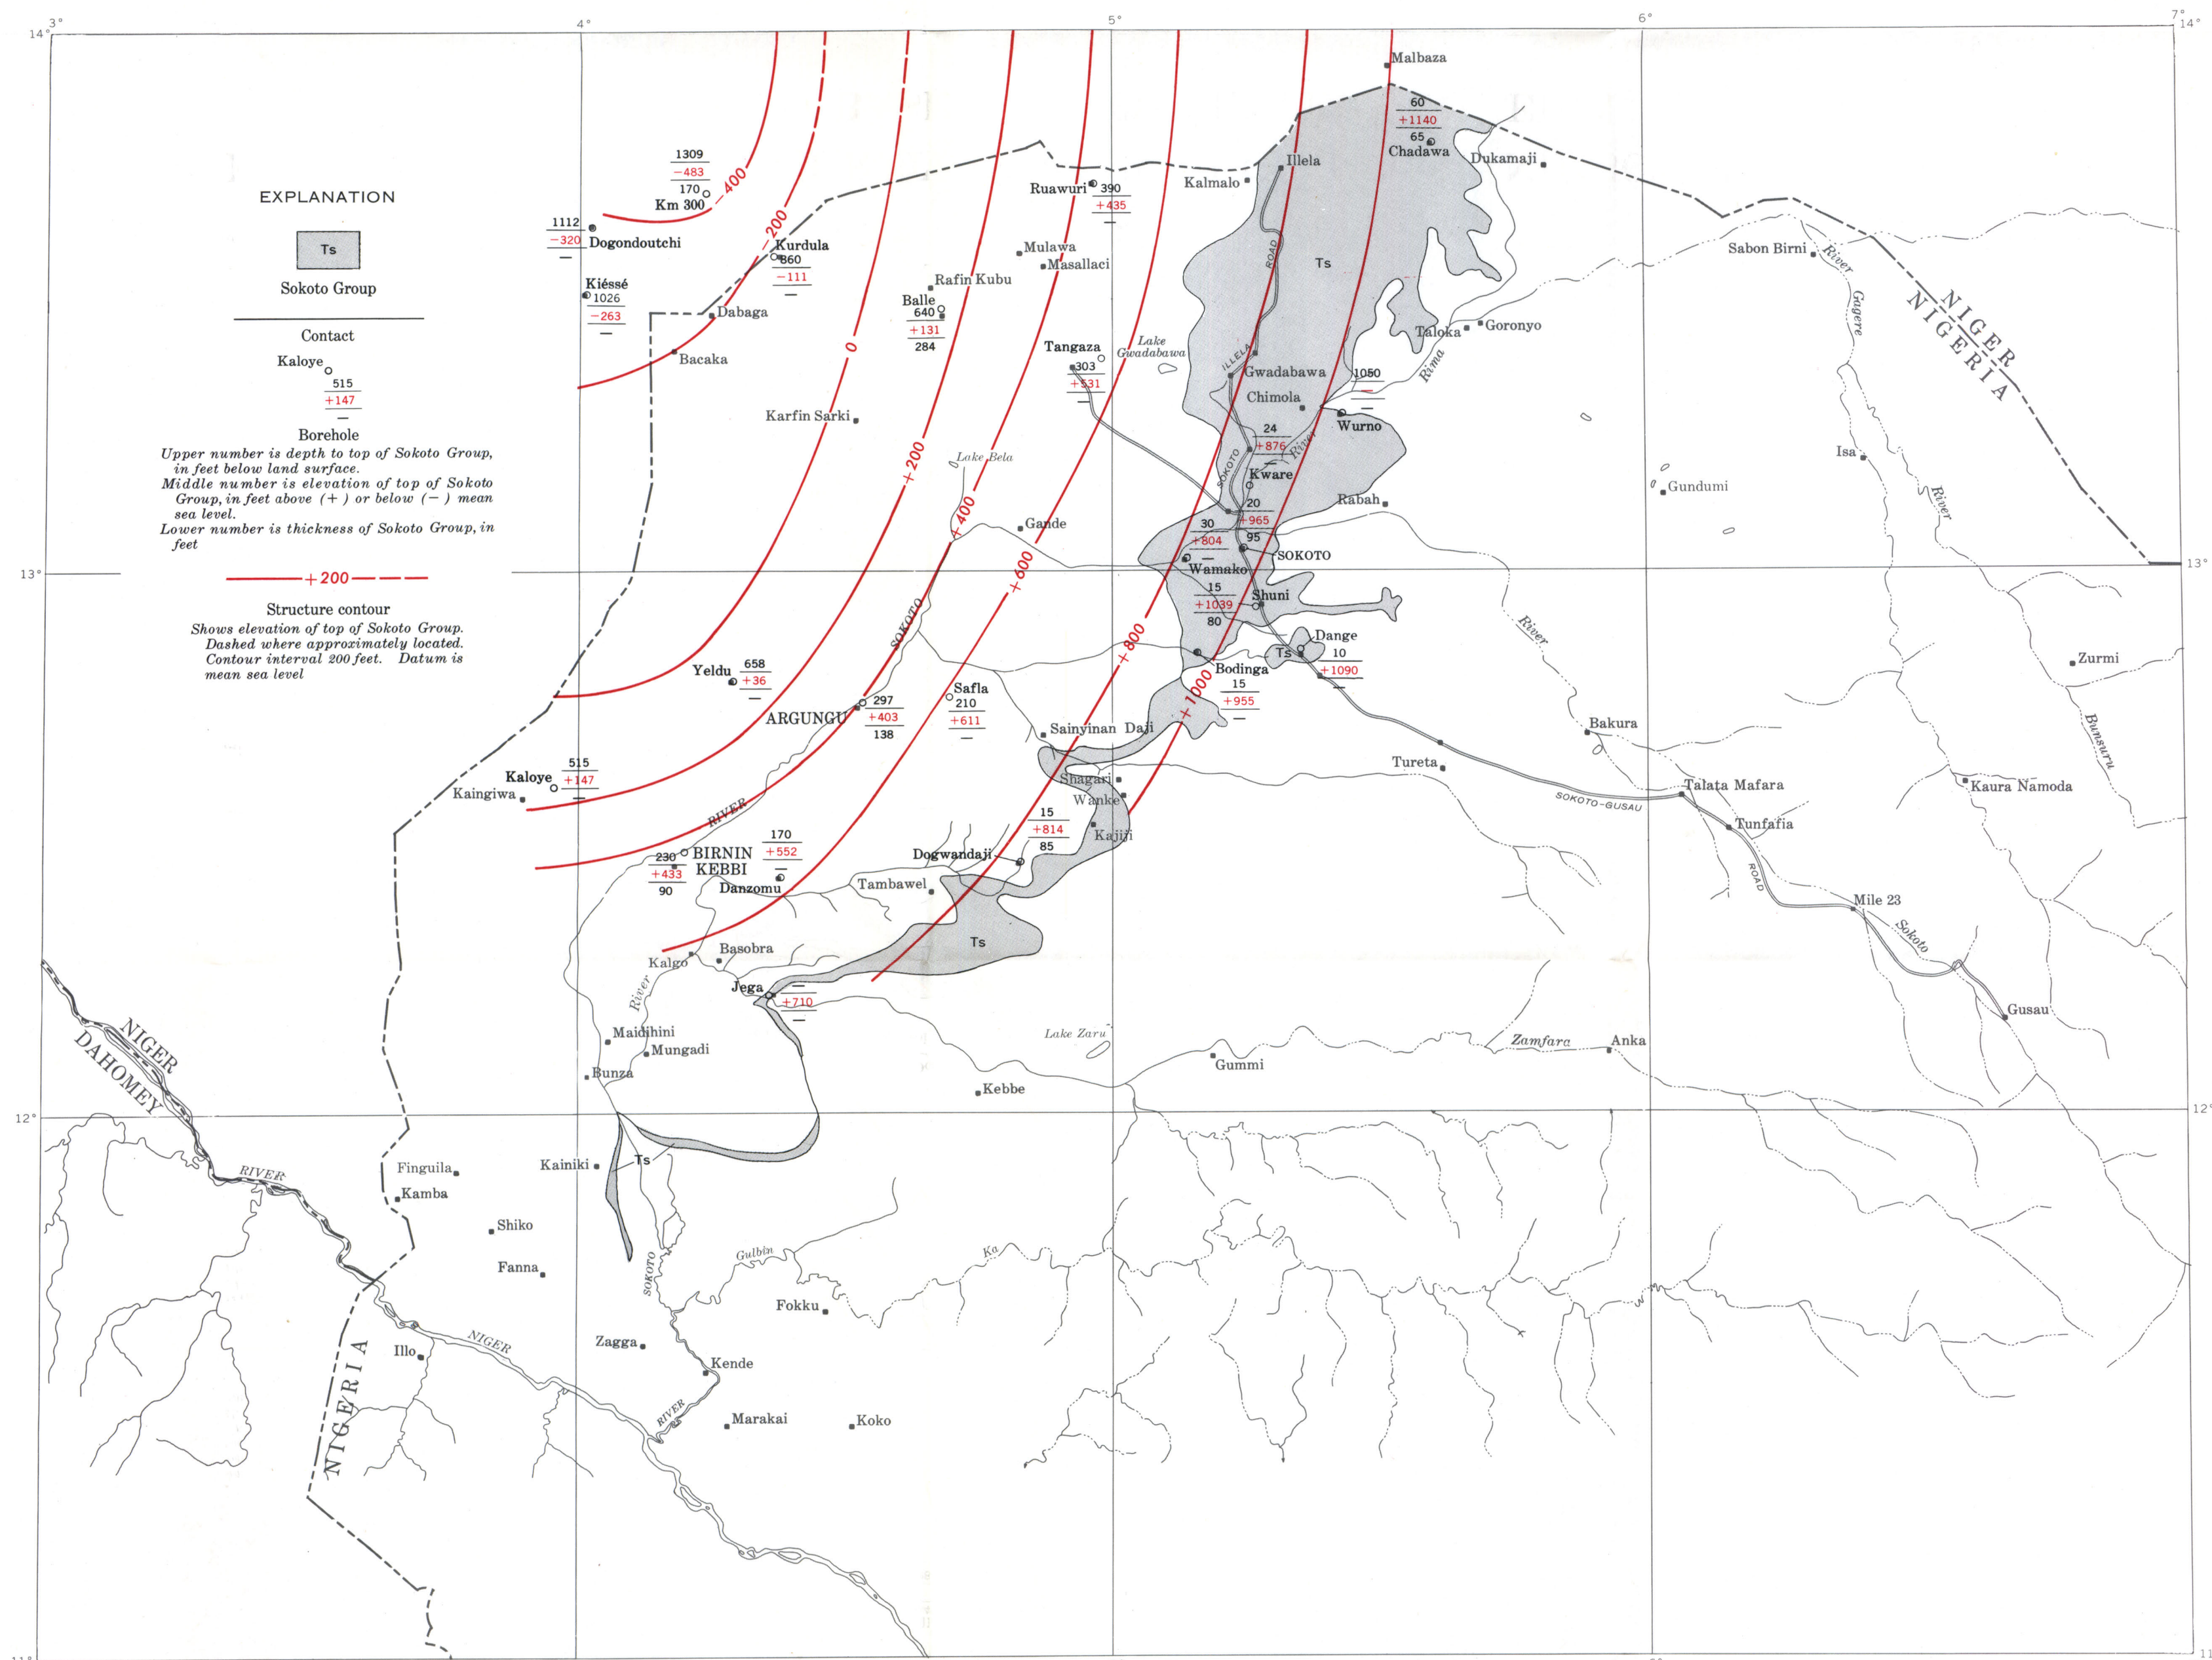

Base from Geological Survey of Nigeria,
1:250 000 series, 1964

SOKOTO GROUP

MAPS SHOWING CONFIGURATION OF TOP OF RIMA AND SOKOTO GROUPS,
SOKOTO BASIN, NORTHWESTERN NIGERIA